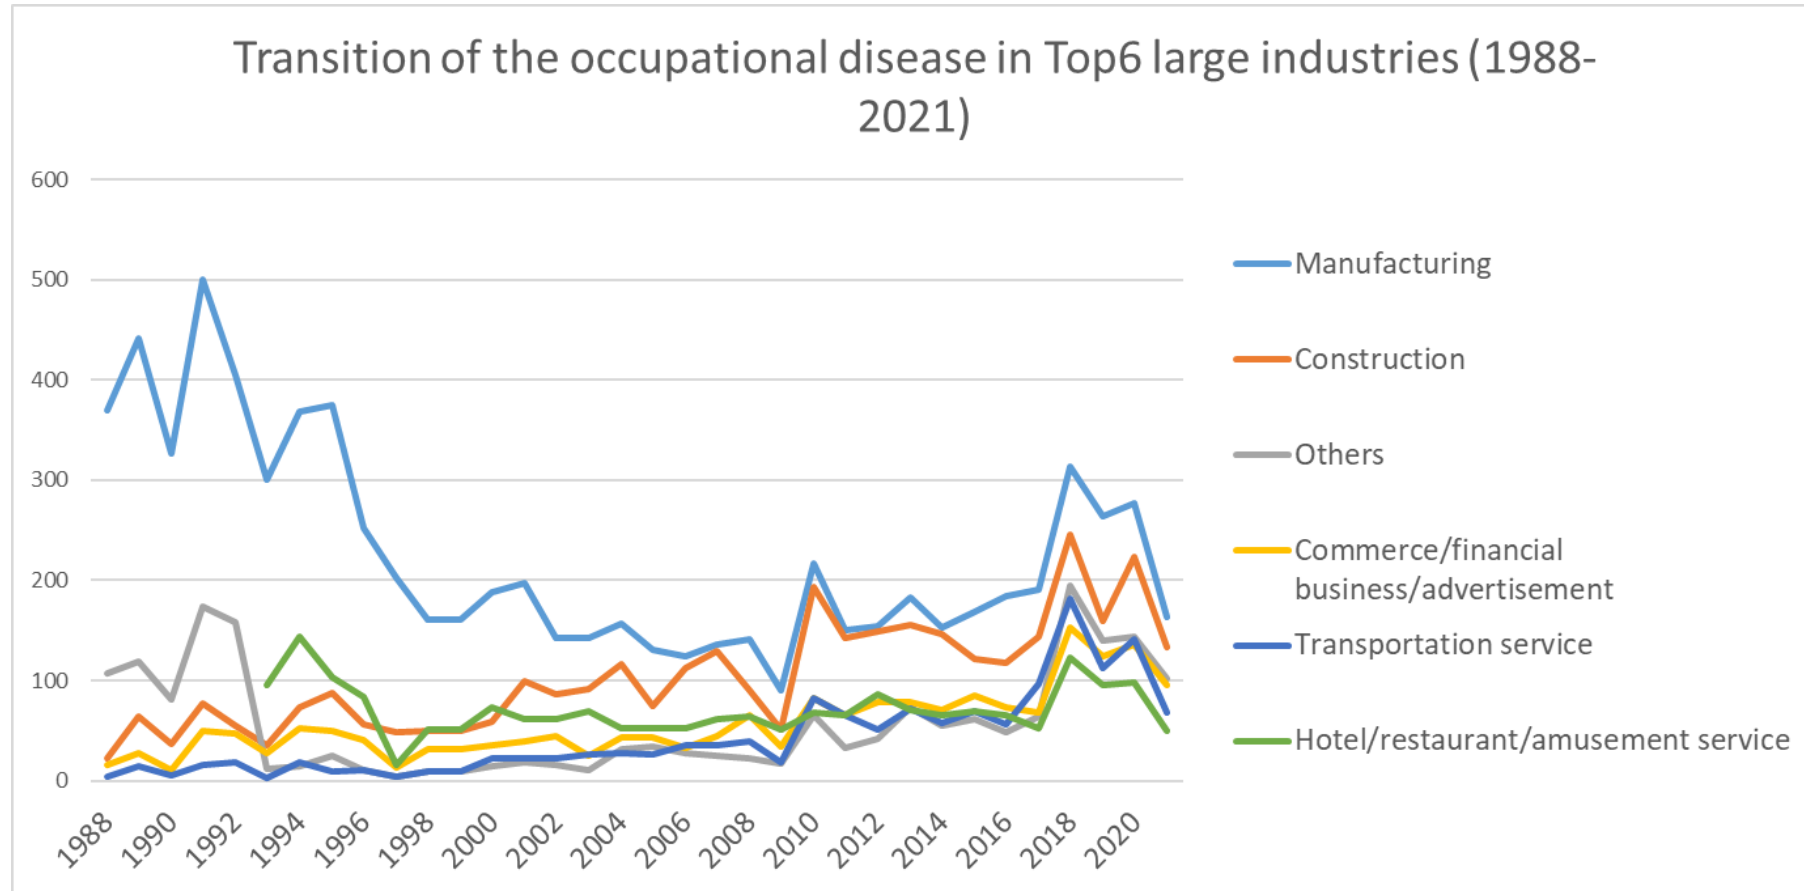

Transition of (5) Diseases due to abnormal temperature in Top6 large industries (1988-2021)

Transition of (5) Diseases due to abnormal temperature in Top6 large industries (1988-2021)

Transition of (5) Diseases due to abnormal temperature in Top6 large industries (1988-2021)

	1988	1989	1990	1991	1992	1993	1994	1995	1996	1997	1998	1999	2000	2001	2002	2003	2004	2005	2006	2007	2008	2009	2010	2011	2012	2013	2014	2015	2016	2017	2018	2019	2020	2021	total
Manufacturing	370	442	327	500	405	301	369	375	252	202	161	161	188	197	142	142	157	131	124	136	141	90	217	151	154	183	153	168	184	191	313	264	277	163	7,731
Construction	22	64	37	77	55	36	73	88	57	49	50	50	59	99	87	92	117	74	112	129	90	51	194	143	149	156	146	122	118	144	245	159	223	134	3,501
Others	107	119	81	174	158	12	15	25	11	4	10	10	14	19	16	11	32	34	28	25	22	17	65	33	42	73	55	62	49	64	195	140	144	102	1,968
Commerce/financial business/advertisement	16	27	11	50	47	27	52	50	41	13	32	32	35	40	45	25	43	43	33	44	65	34	82	66	78	78	71	85	73	68	153	124	136	96	1,915
Transportation service	4	15	6	16	18	3	19	10	11	4	10	10	23	22	23	26	27	26	36	36	39	19	83	66	51	72	58	70	56	97	182	113	141	68	1,460