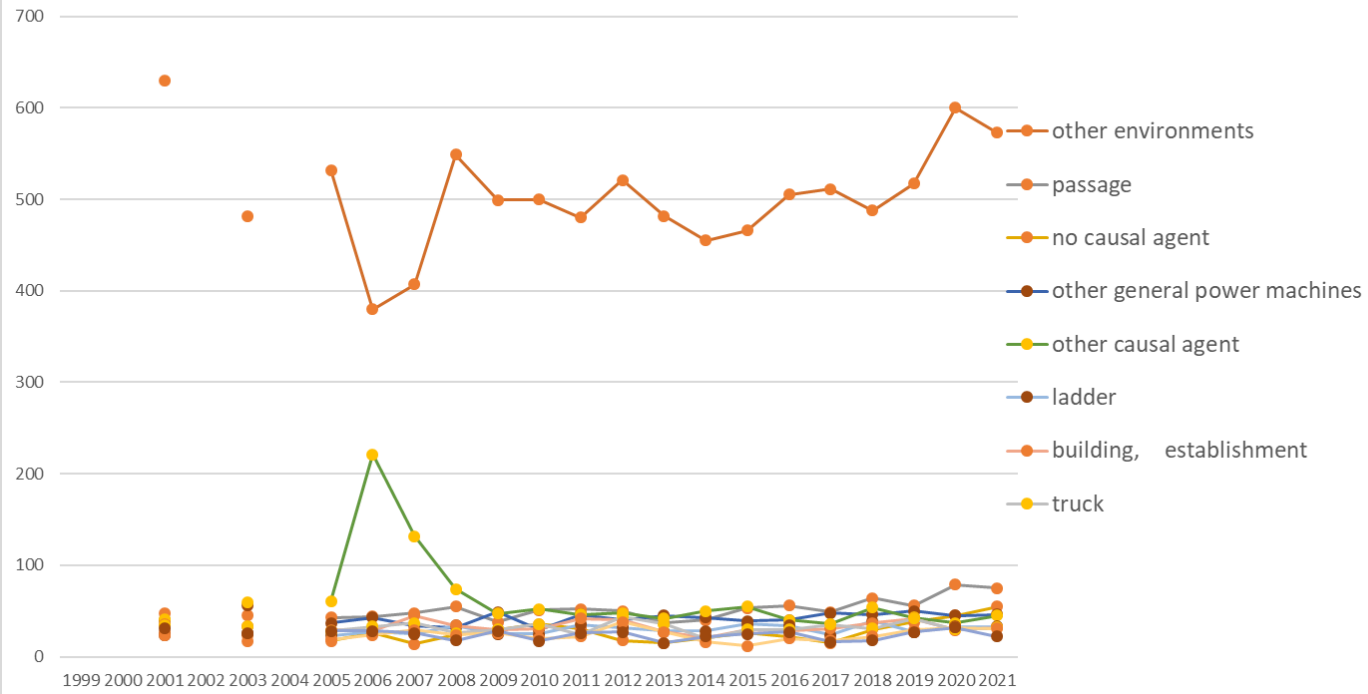

Transition of fatal and non-fatal accidents in each element like as causal agents, type of accidents, etc. in code no. 070101 livestock (1999-2021)

Transition of fatal and non-fatal accidents in large causal agents in code no. 070101 livestock (1999-2021)

Transition of fatal and non-fatal accidents in middle causal agents in code no. 070101 livestock (1999-2021)

Transition of fatal and non-fatal accidents in top 10 small causal agents (1999-2021)

Transition of fatal and non-fatal accidents in small causal agents in code no. 070101 livestock (1999-2021)

Transition of fatal and non-fatal accidents in top 7 type of accidents
(1999-2021)

Transition of fatal and non-fatal accidents in type of accidents in code no. 070101 livestock (1999-2021)

Transition of fatal and non-fatal accidents in workers ages (1999-2021)