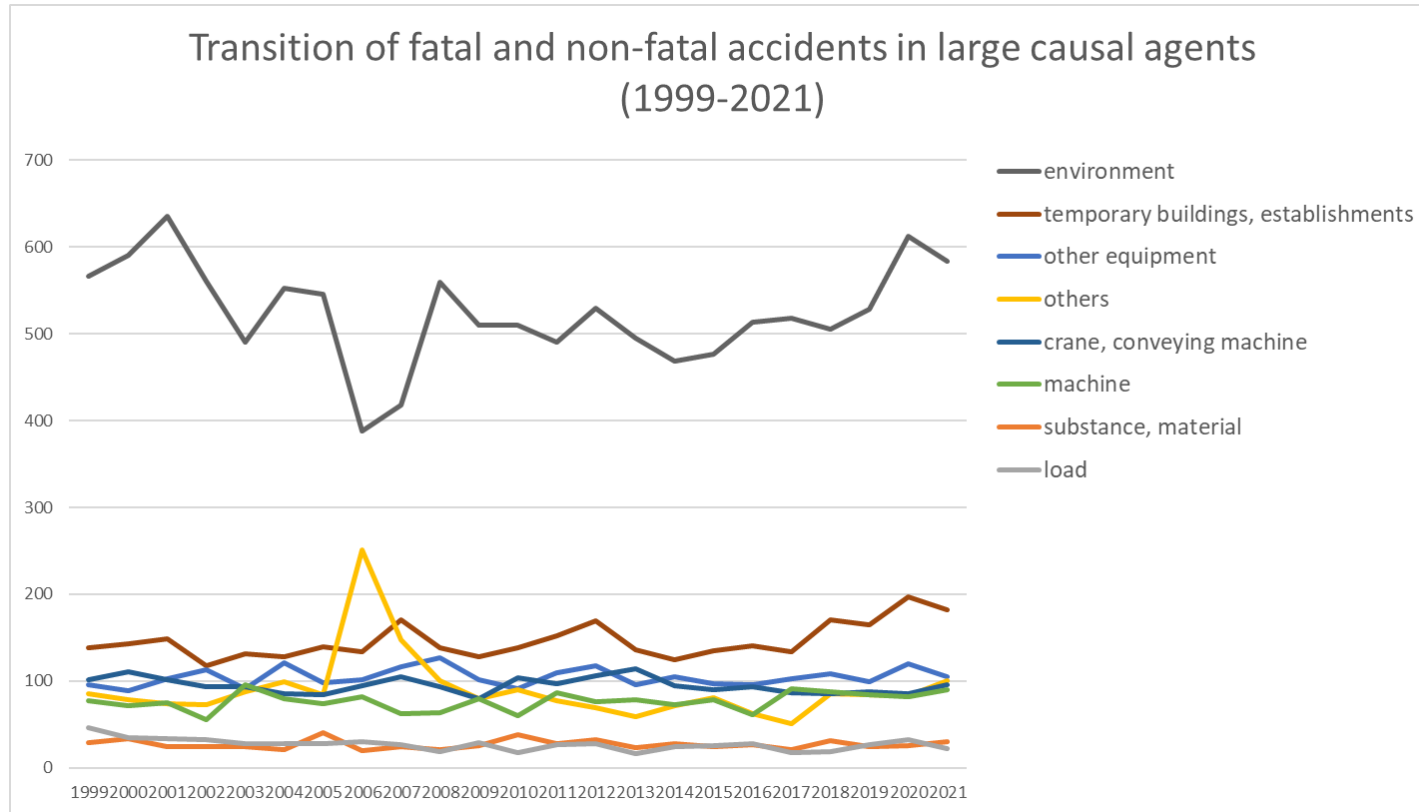

Transition of fatal and non-fatal accidents in each element like as causal agents, type of accidents, etc. in code no. 070101 livestock (1999-2021)

Transition of fatal and non-fatal accidents in large causal agents in code no. 070101 livestock (1999-2021)

Transition of fatal and non-fatal accidents in middle causal agents in code no. 070101 livestock (1999-2021)

Transition of fatal and non-fatal accidents in top 10 small causal agents (1999-2021)

Transition of fatal and non-fatal accidents in small causal agents in code no. 070101 livestock (1999-2021)

Transition of fatal and non-fatal accidents in top 7 type of accidents
(1999-2021)

Transition of fatal and non-fatal accidents in type of accidents in code no. 070101 livestock (1999-2021)

Transition of fatal and non-fatal accidents in workers ages (1999-2021)