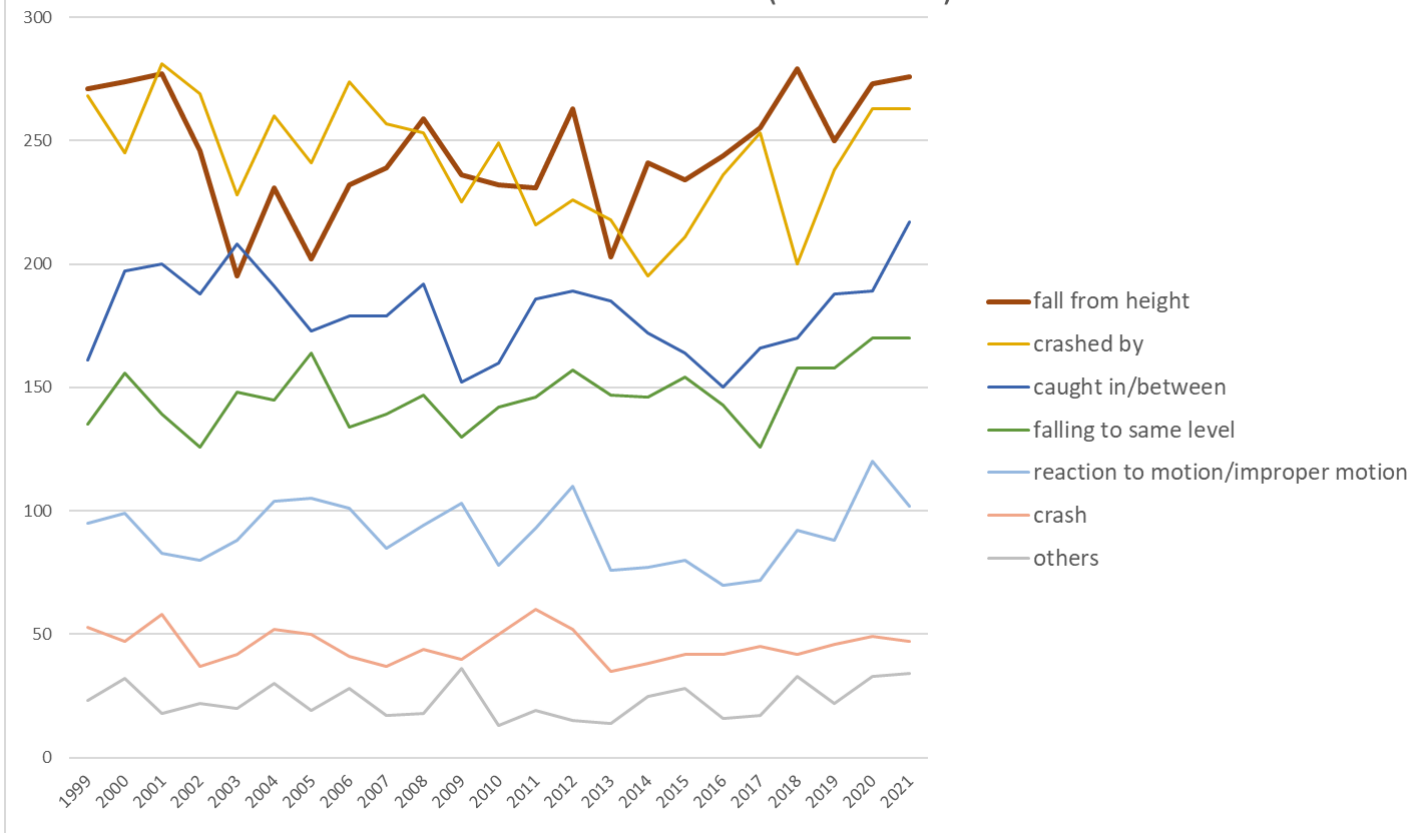

Transition of fatal and non-fatal accidents in each element like as causal agents, type of accidents, etc. in code no. 070101 livestock (1999-2021)

Transition of fatal and non-fatal accidents in large causal agents in code no. 070101 livestock (1999-2021)

Transition of fatal and non-fatal accidents in middle causal agents in code no. 070101 livestock (1999-2021)

Transition of fatal and non-fatal accidents in top 10 small causal agents (1999-2021)

Transition of fatal and non-fatal accidents in small causal agents in code no. 070101 livestock (1999-2021)

Transition of fatal and non-fatal accidents in top 7 type of accidents
(1999-2021)

Transition of fatal and non-fatal accidents in type of accidents in code no. 070101 livestock (1999-2021)

Transition of fatal and non-fatal accidents in workers ages (1999-2021)