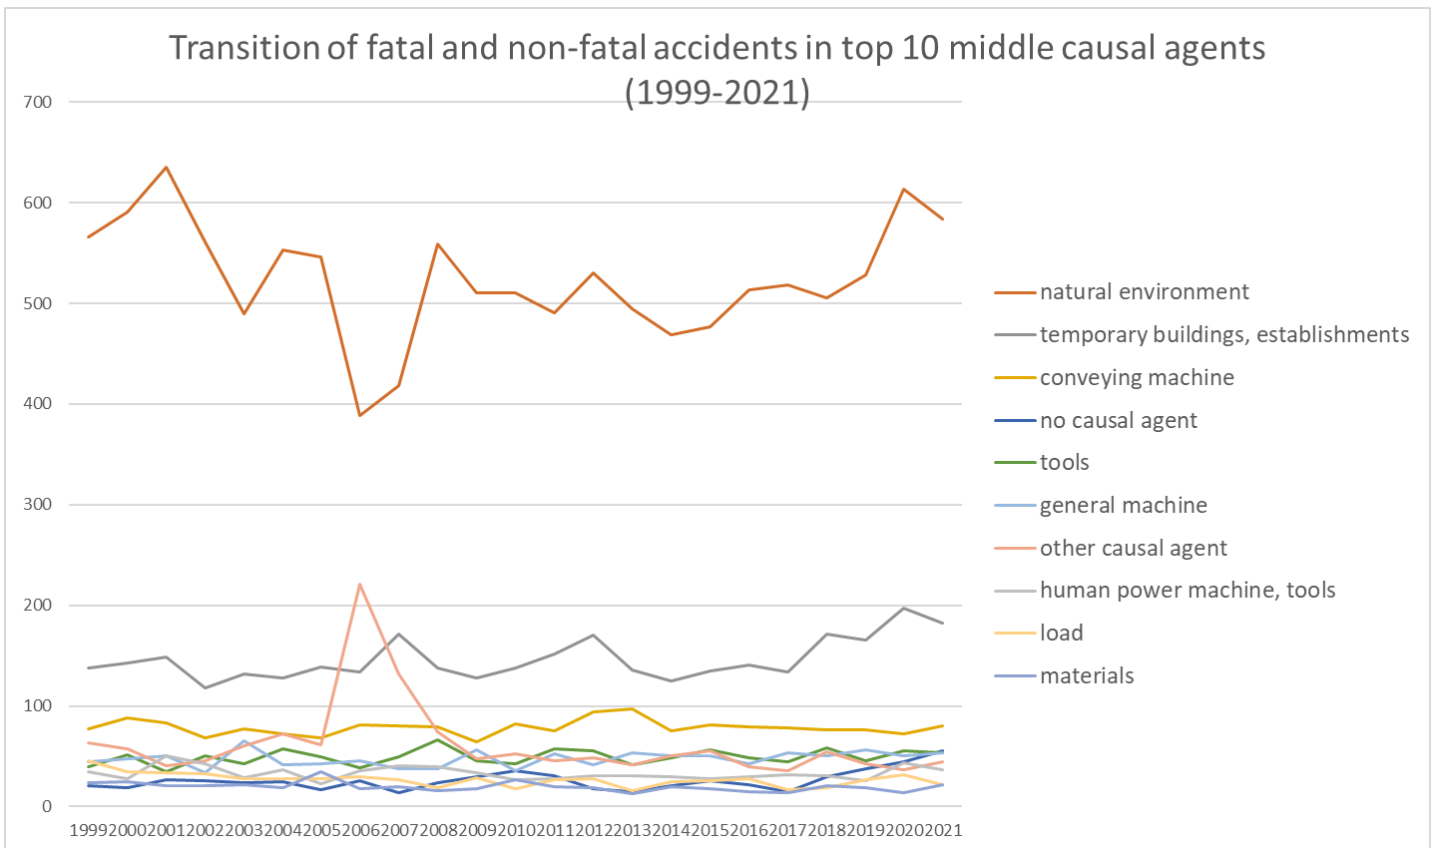

Transition of fatal and non-fatal accidents in each element like as causal agents, type of accidents, etc. in code no. 070101 livestock (1999-2021)

Transition of fatal and non-fatal accidents in large causal agents in code no. 070101 livestock (1999-2021)

Transition of fatal and non-fatal accidents in middle causal agents in code no. 070101 livestock (1999-2021)

Transition of fatal and non-fatal accidents in top 10 small causal agents (1999-2021)

Transition of fatal and non-fatal accidents in small causal agents in code no. 070101 livestock (1999-2021)

Transition of fatal and non-fatal accidents in top 7 type of accidents
(1999-2021)

Transition of fatal and non-fatal accidents in type of accidents in code no. 070101 livestock (1999-2021)

Transition of fatal and non-fatal accidents in workers ages (1999-2021)