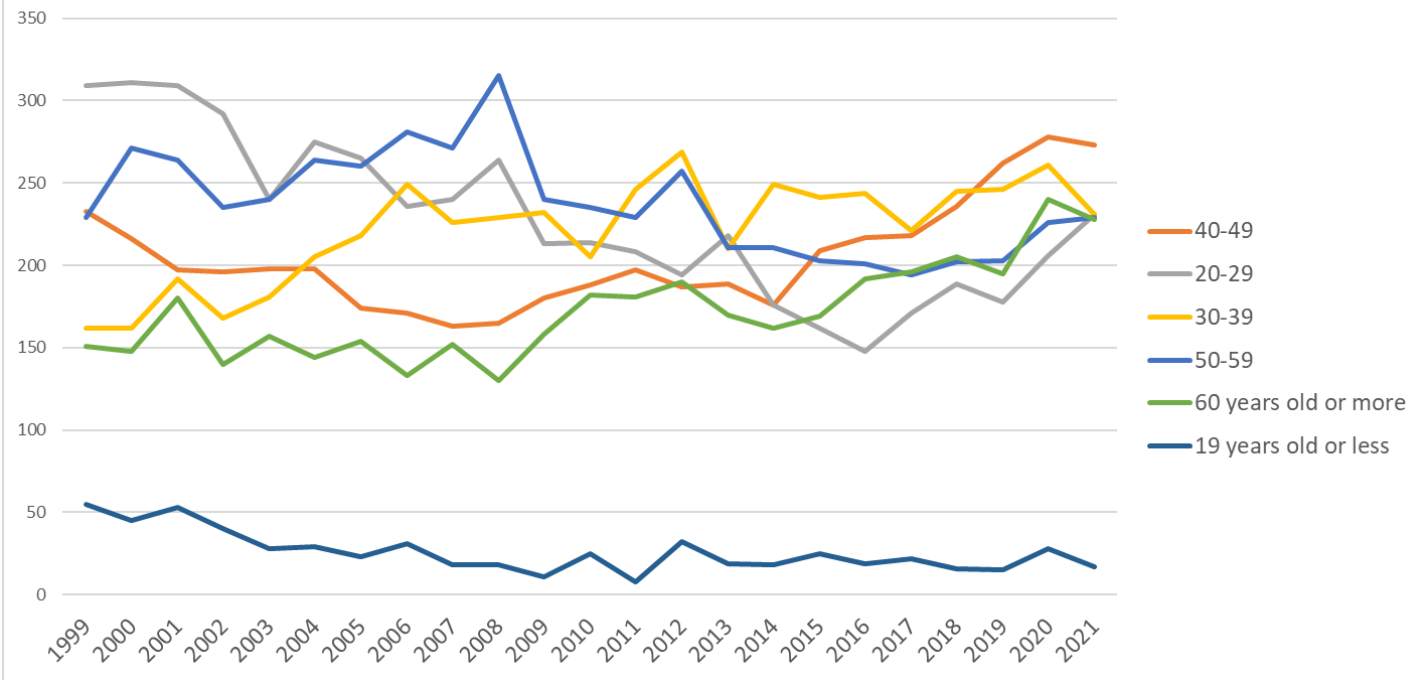

Transition of fatal and non-fatal accidents in each element like as causal agents, type of accidents, etc. in code no. 070101 livestock (1999-2021)

Transition of fatal and non-fatal accidents in large causal agents in code no. 070101 livestock (1999-2021)

Transition of fatal and non-fatal accidents in middle causal agents in code no. 070101 livestock (1999-2021)

Transition of fatal and non-fatal accidents in top 10 small causal agents (1999-2021)

Transition of fatal and non-fatal accidents in small causal agents in code no. 070101 livestock (1999-2021)

Transition of fatal and non-fatal accidents in top 7 type of accidents
(1999-2021)

Transition of fatal and non-fatal accidents in type of accidents in code no. 070101 livestock (1999-2021)

Transition of fatal and non-fatal accidents in workers ages (1999-2021)