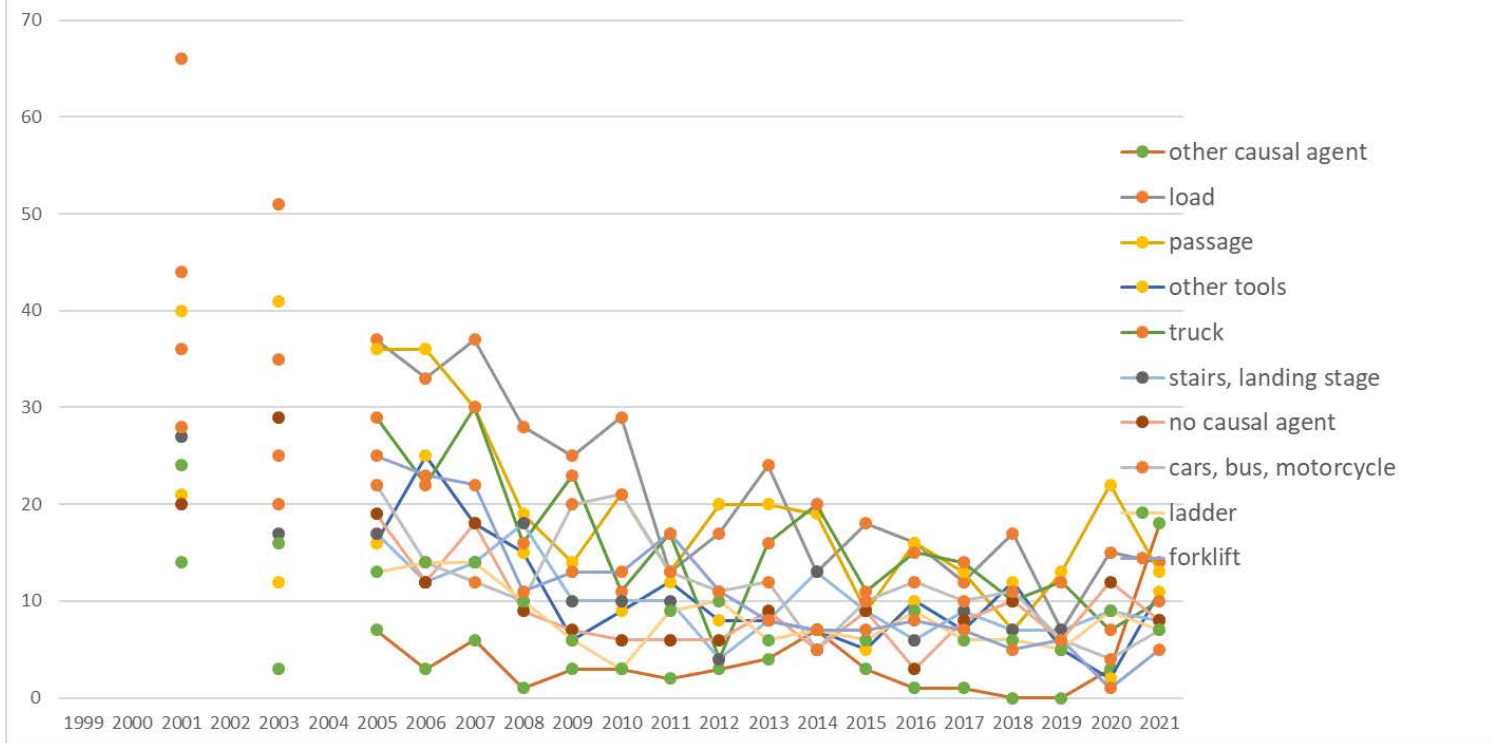

Transition of fatal and non-fatal accidents in each element like as causal agents, type of accidents, etc. in code no. 080101 all kinds of wholesale (1999-2021)

Transition of fatal and non-fatal accidents in large causal agents in code no. 080101 all kinds of wholesale (1999-2021)

Transition of fatal and non-fatal accidents in top 10 middle causal agents (1999-2021)

Transition of fatal and non-fatal accidents in middle causal agents in code no. 080101 all kinds of wholesale (1999-2021)

Transition of fatal and non-fatal accidents in top 10 small causal agents (1999-2021)

Transition of fatal and non-fatal accidents in small causal agents in code no. 080101 all kinds of wholesale (1999-2021)

Transition of fatal and non-fatal accidents in top 7 type of accidents
(1999-2021)

Transition of fatal and non-fatal accidents in type of accidents in code no. 080101 all kinds of wholesale (1999-2021)