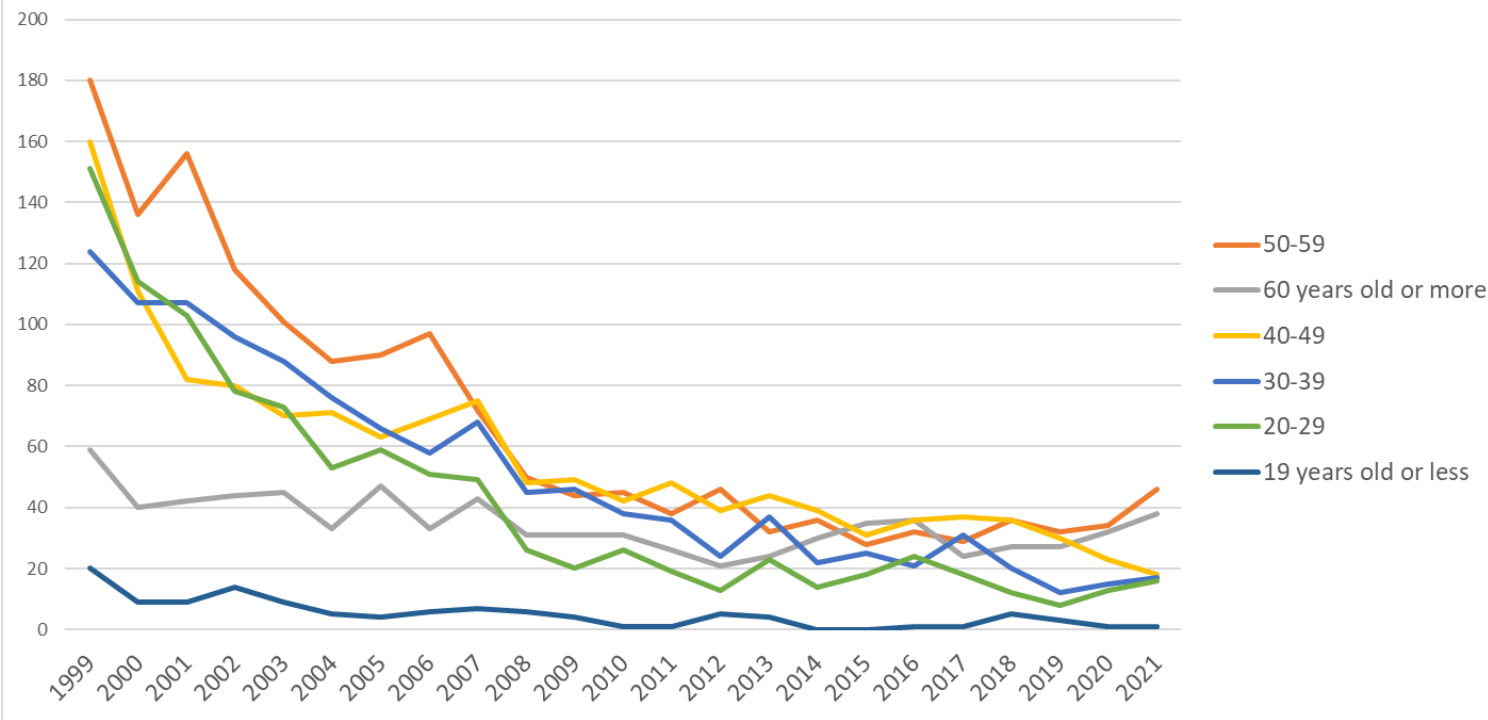

Transition of fatal and non-fatal accidents in workers ages in code no. 080101 all kinds of wholesale (1999-2021)