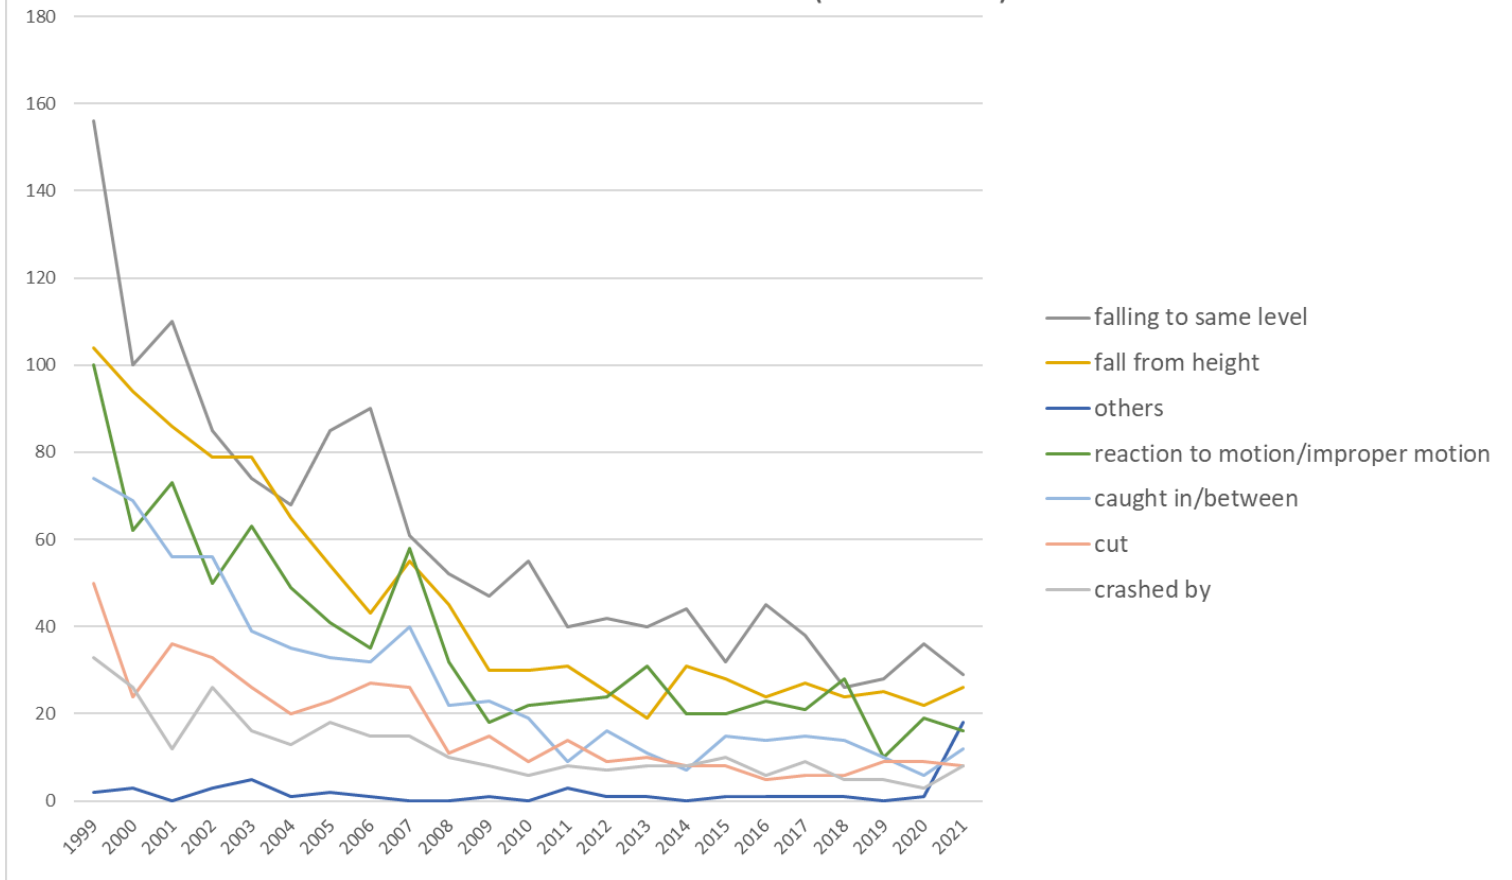

Transition of fatal and non-fatal accidents in each element like as causal agents, type of accidents, etc. in code no. 080101 all kinds of wholesale (1999-2021)

Transition of fatal and non-fatal accidents in large causal agents in code no. 080101 all kinds of wholesale (1999-2021)

Transition of fatal and non-fatal accidents in top 10 middle causal agents (1999-2021)

Transition of fatal and non-fatal accidents in middle causal agents in code no. 080101 all kinds of wholesale (1999-2021)

Transition of fatal and non-fatal accidents in top 10 small causal agents (1999-2021)

Transition of fatal and non-fatal accidents in small causal agents in code no. 080101 all kinds of wholesale (1999-2021)

Transition of fatal and non-fatal accidents in top 7 type of accidents
(1999-2021)

Transition of fatal and non-fatal accidents in type of accidents in code no. 080101 all kinds of wholesale (1999-2021)