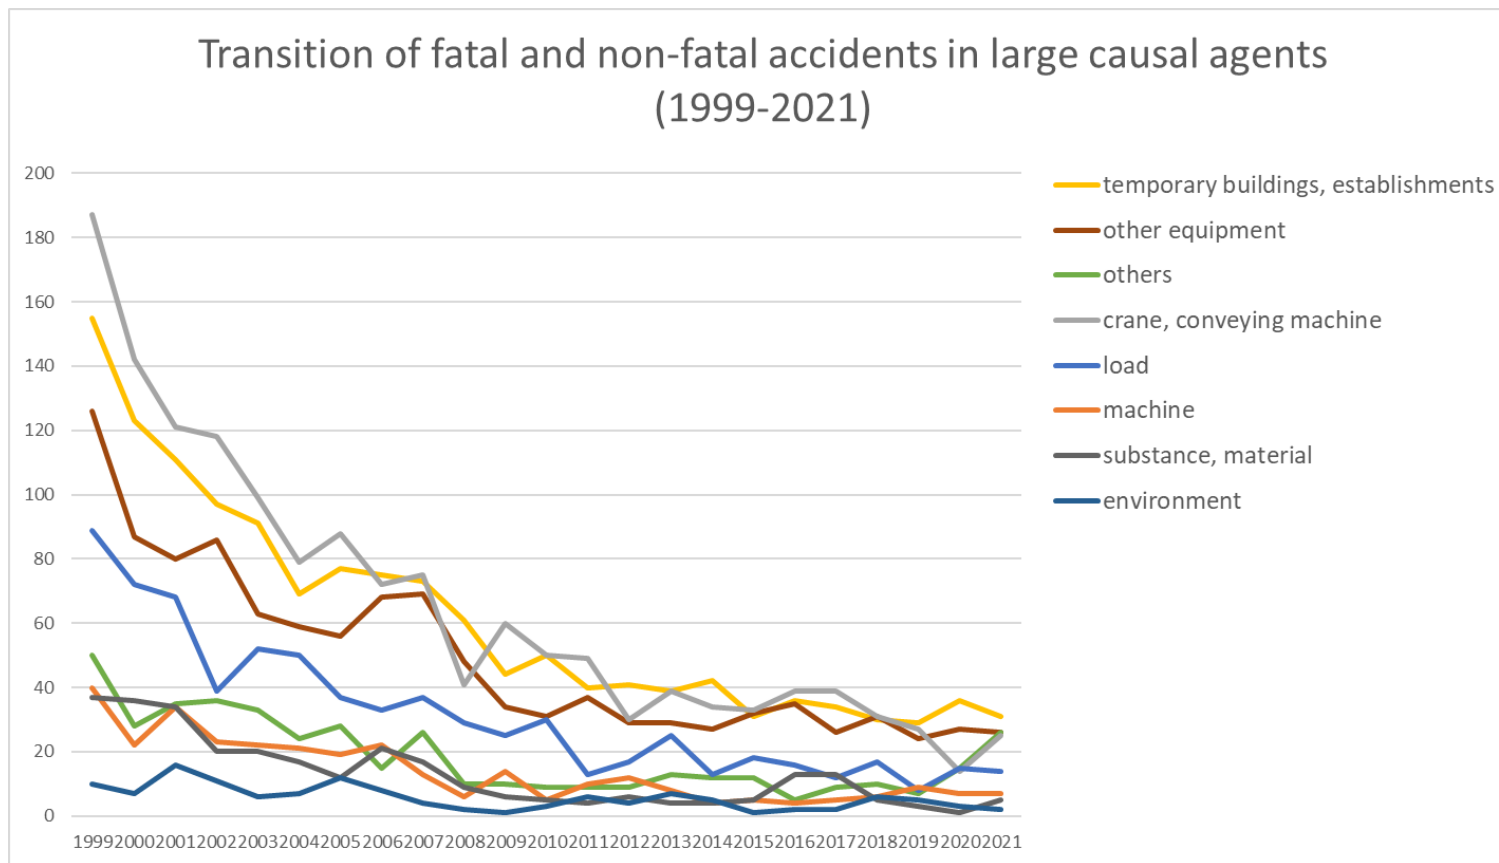

Transition of fatal and non-fatal accidents in each element like as causal agents, type of accidents, etc. in code no. 080101 all kinds of wholesale (1999-2021)

Transition of fatal and non-fatal accidents in large causal agents in code no. 080101 all kinds of wholesale (1999-2021)

Transition of fatal and non-fatal accidents in top 10 middle causal agents (1999-2021)

Transition of fatal and non-fatal accidents in middle causal agents in code no. 080101 all kinds of wholesale (1999-2021)

Transition of fatal and non-fatal accidents in top 10 small causal agents (1999-2021)

Transition of fatal and non-fatal accidents in small causal agents in code no. 080101 all kinds of wholesale (1999-2021)

Transition of fatal and non-fatal accidents in top 7 type of accidents
(1999-2021)

Transition of fatal and non-fatal accidents in type of accidents in code no. 080101 all kinds of wholesale (1999-2021)