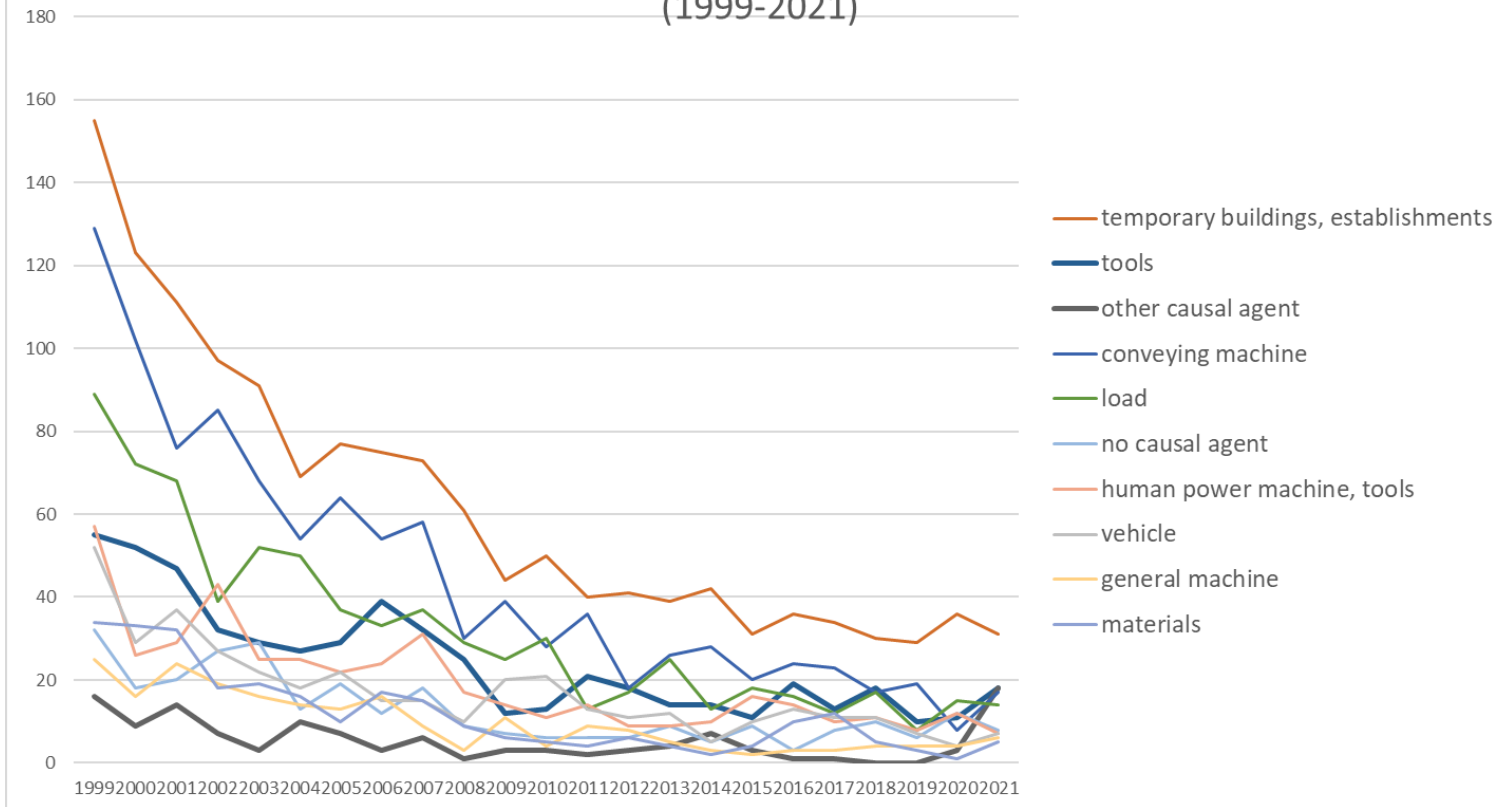

Transition of fatal and non-fatal accidents in each element like as causal agents, type of accidents, etc. in code no. 080101 all kinds of wholesale (1999-2021)

Transition of fatal and non-fatal accidents in large causal agents in code no. 080101 all kinds of wholesale (1999-2021)

Transition of fatal and non-fatal accidents in top 10 middle causal agents (1999-2021)

Transition of fatal and non-fatal accidents in middle causal agents in code no. 080101 all kinds of wholesale (1999-2021)

Transition of fatal and non-fatal accidents in top 10 small causal agents (1999-2021)

Transition of fatal and non-fatal accidents in small causal agents in code no. 080101 all kinds of wholesale (1999-2021)

Transition of fatal and non-fatal accidents in top 7 type of accidents
(1999-2021)

Transition of fatal and non-fatal accidents in type of accidents in code no. 080101 all kinds of wholesale (1999-2021)