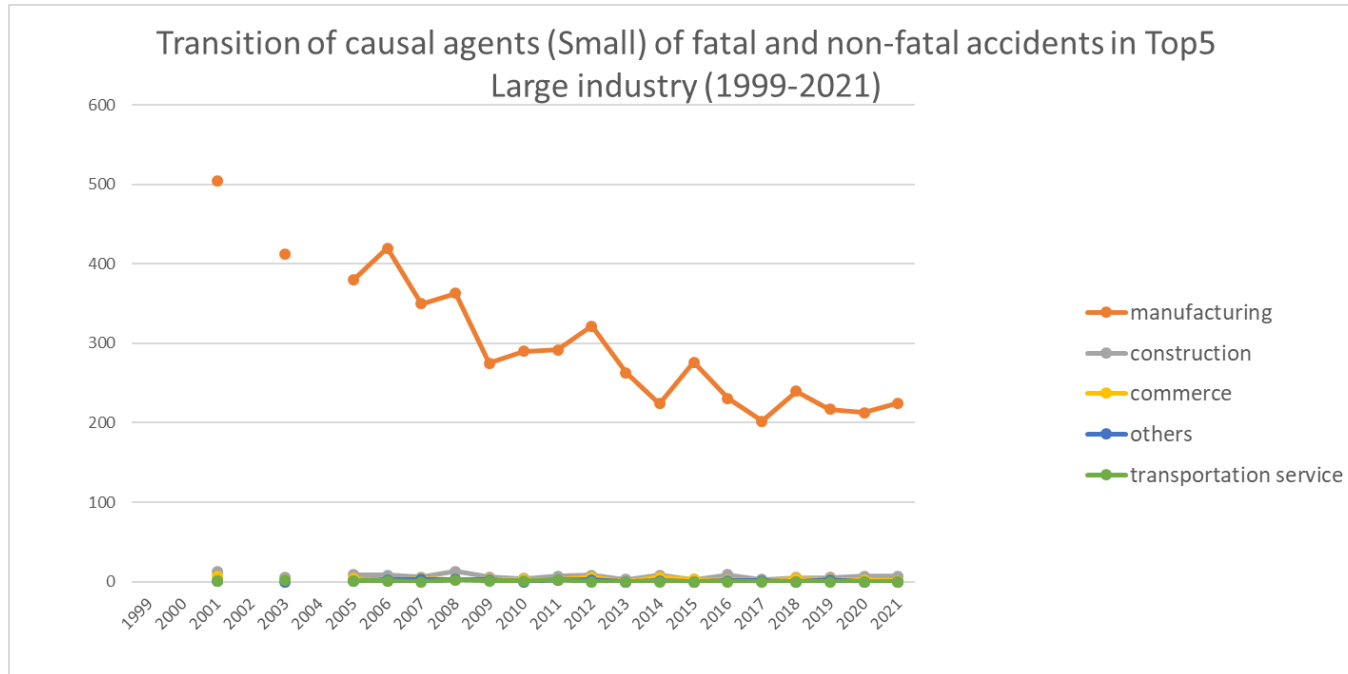

Transition of causal agents (Small) of fatal and non-fatal accidents as code no. 151 lathe (1999-2021)

Transition of causal agents (Small) of fatal and non-fatal accidents as code no. 151 lathe in Large industry (1999-2021)

Transition of causal agents (Small) of fatal and non-fatal accidents as code no. 151 lathe in Middle Industry (1999-2021)

Transition of causal agents (Small) of fatal and non-fatal accidents in Top10 Small industry (1999-2021)

Transition of causal agents (Small) of fatal and non-fatal accidents as code no. 151 lathe in Small Industry (1999-2021)

Transition of causal agents (Small) of fatal and non-fatal accidents as code no. 151 lathe in Large industry (1999-2021)