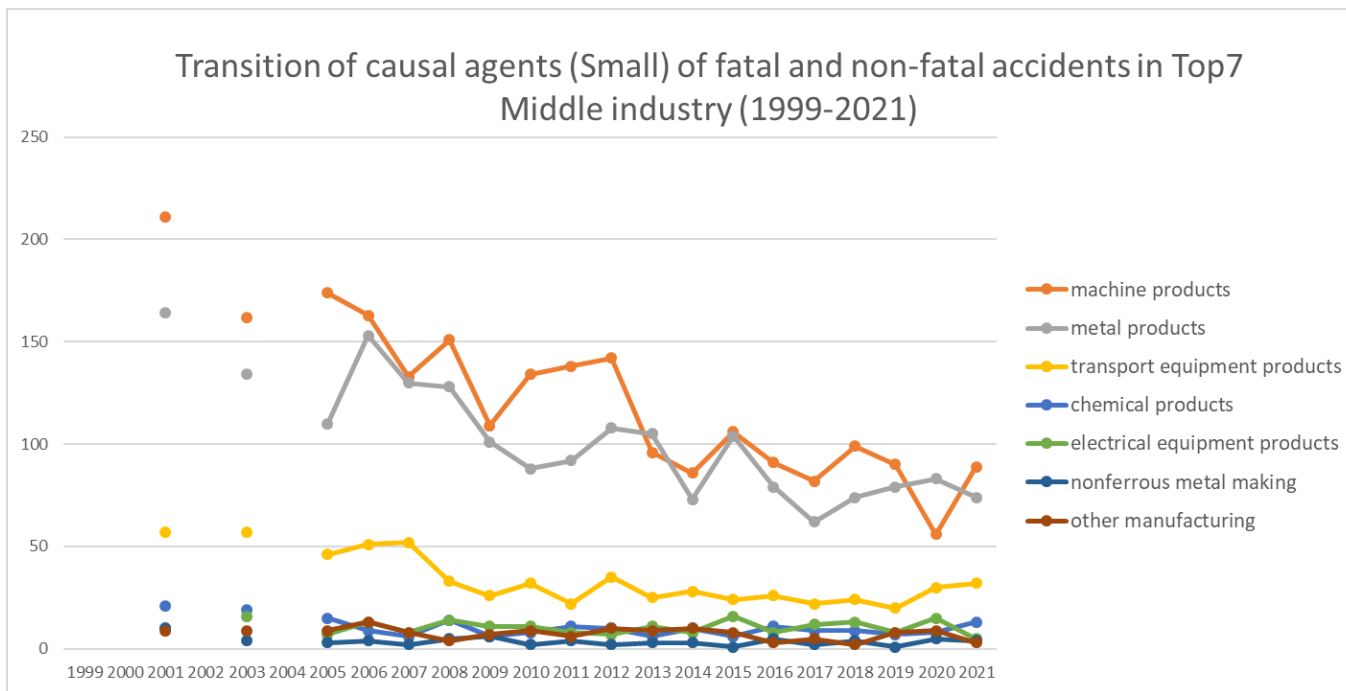

Transition of causal agents (Small) of fatal and non-fatal accidents as code no. 151 lathe (1999-2021)

Transition of causal agents (Small) of fatal and non-fatal accidents as code no. 151 lathe in Large industry (1999-2021)

Transition of causal agents (Small) of fatal and non-fatal accidents as code no. 151 lathe in Middle Industry (1999-2021)

Transition of causal agents (Small) of fatal and non-fatal accidents in Top10 Small industry (1999-2021)