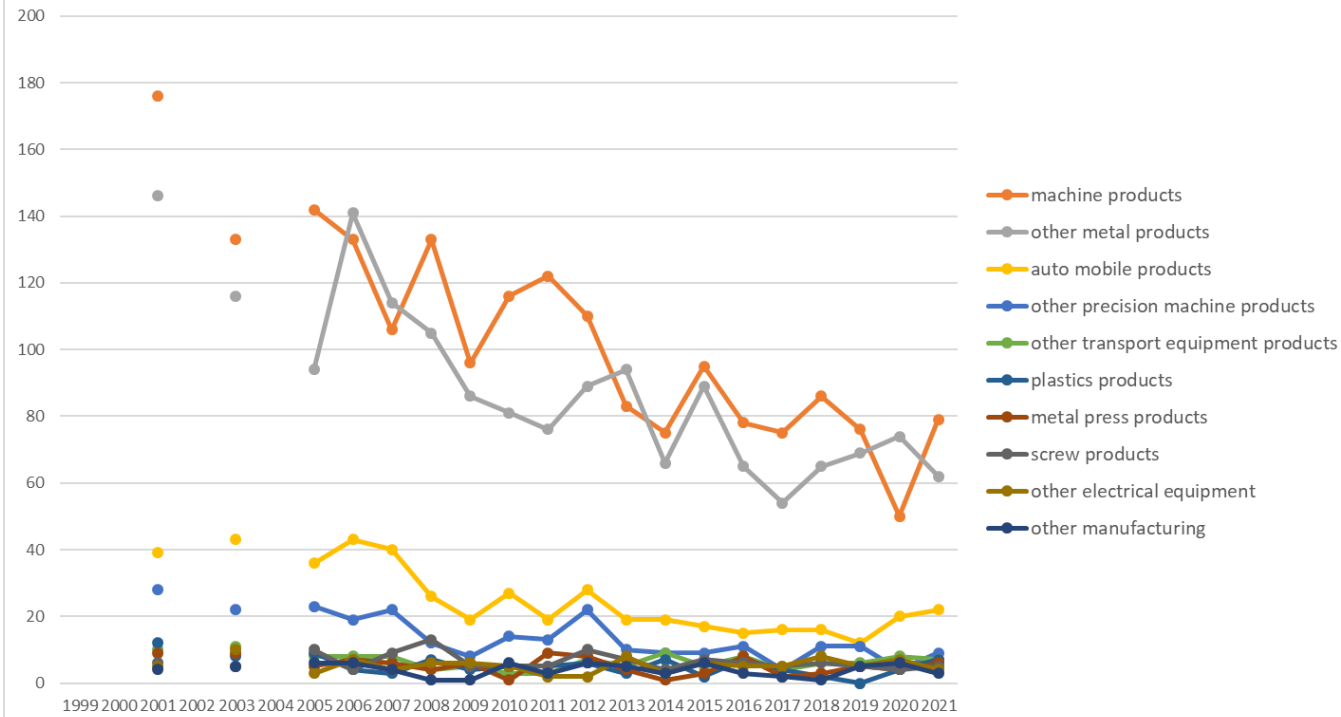

Transition of causal agents (Small) of fatal and non-fatal accidents as code no. 151 lathe (1999-2021)

Transition of causal agents (Small) of fatal and non-fatal accidents as code no. 151 lathe in Large industry (1999-2021)

Transition of causal agents (Small) of fatal and non-fatal accidents as code no. 151 lathe in Middle Industry (1999-2021)

Transition of causal agents (Small) of fatal and non-fatal accidents in Top10 Small industry (1999-2021)

Transition of causal agents (Small) of fatal and non-fatal accidents as code no. 151 lathe in Small Industry (1999-2021)

Transition of causal agents (Small) of fatal and non-fatal accidents as code no. 151 lathe in Large industry (1999-2021)

code	Large industry	1999	2000	2001	2002	2003	2004	2005	2006	2007	2008	2009	2010	2011	2012	2013	2014	2015	2016	2017	2018	2019	2020	2021	total	Large industry
01	manufacturing			505		413		380	420	350	363	275	290	292	322	263	224	276	231	202	240	217	213	225	5,701	manufacturing
03	construction			13		5		9	8	6	13	6	4	7	8	3	8	3	9	3	5	5	7	7	129	construction
08	commerce			7		2		4	1	4	3	3	3	2	6		6	3	2	1	4	3	2	1	57	commerce
17	others			1				1	2	3	3	2		2	2		1		1	1		2			21	others
04	transportation service			1		2		1	1		2	1	1	2											11	transportation service
07	livestock/fishery															2	1	1							4	livestock/fishery
15	commercial cleaning and livestock process										1			1		1									3	commercial cleaning and livestock process