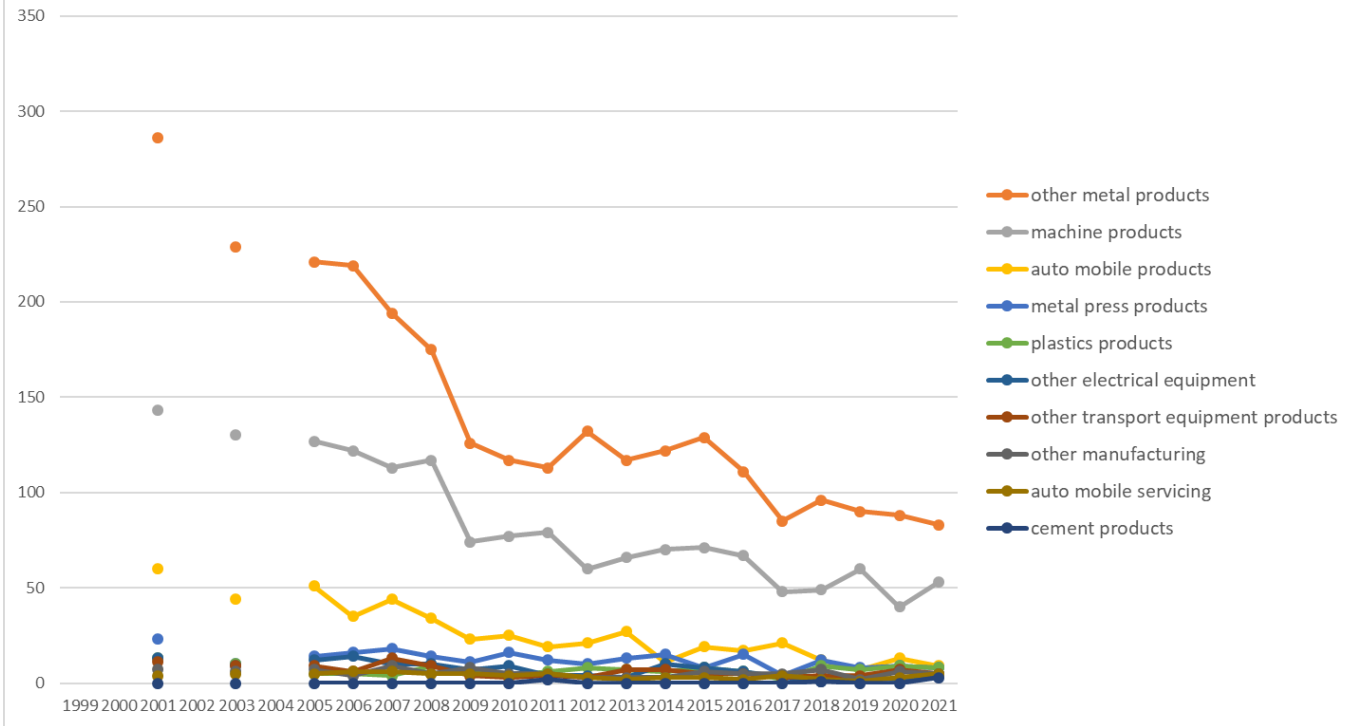

Transition of causal agents (Small) of fatal and non-fatal accidents as code no. 152 drill press, milling machine (1999-2021)

Transition of causal agents (Small) of fatal and non-fatal accidents as code no. 152 drill press, milling machine in Large industry (1999-2021)

Transition of causal agents (Small) of fatal and non-fatal accidents as code no. 152 drill press, milling machine in Middle Industry (1999-2021)

Transition of causal agents (Small) of fatal and non-fatal accidents in Top10 Small industry (1999-2021)

code	Large industry	1999	2000	2001	2002	2003	2004	2005	2006	2007	2008	2009	2010	2011	2012	2013	2014	2015	2016	2017	2018	2019	2020	2021	total	Large industry
01	manufacturing			649		536		529	497	482	453	298	309	299	275	292	292	302	270	215	235	219	212	202	6,566	manufacturing
03	construction			20		19		14	29	20	23	15	11	12	15	6	5	7	9	9	9	5	3	11	242	construction
04	transportation service			3		3		1	1	1	3		3				1	1		3	2	1	1	3	27	transportation service
08	commerce			4		8		10	5	3	7	6		5	3	2	1	2	4	2	2	3	2	1	70	commerce
17	others			3		4		1	2	2	4		4	3	2				2	1	2			1	31	others
15	commercial cleaning and livestock process					1		2			1			2	2								1	2	11	commercial cleaning and livestock process
	hotel/restaurant/amusement																									hotel/restaurant/amusement