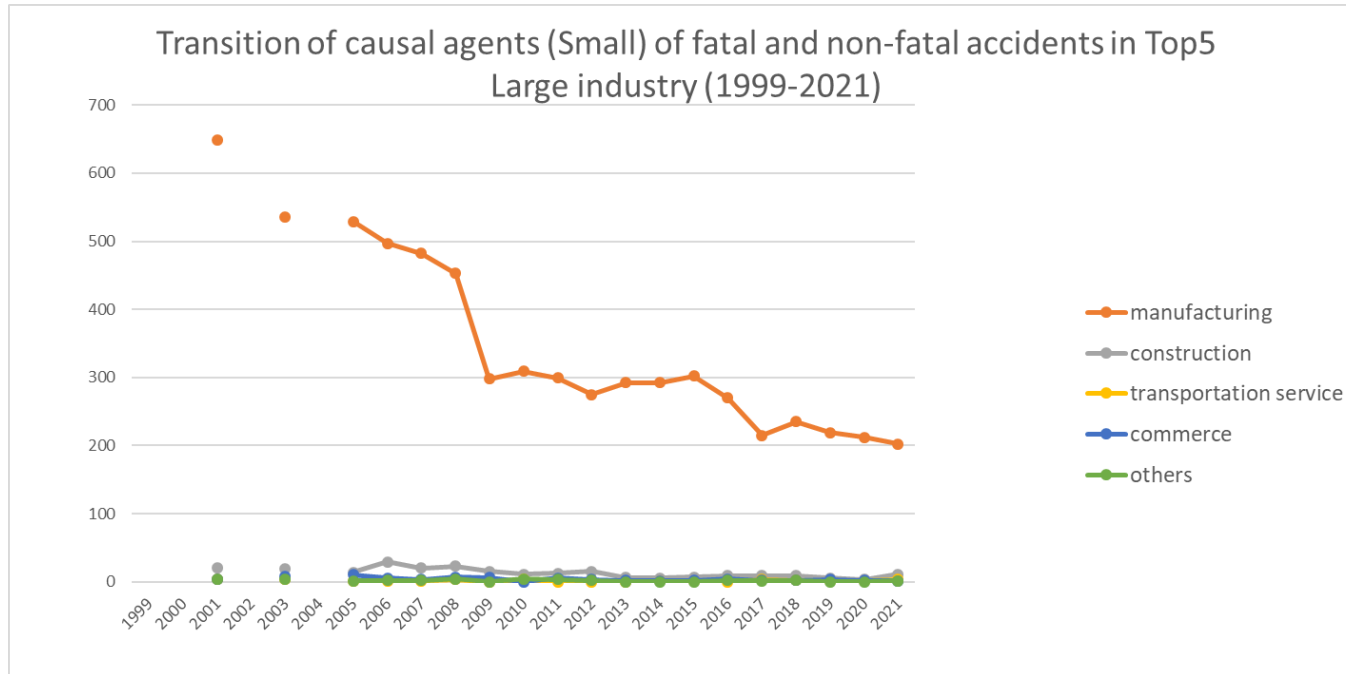

Transition of causal agents (Small) of fatal and non-fatal accidents as code no. 152 drill press, milling machine (1999-2021)

Transition of causal agents (Small) of fatal and non-fatal accidents as code no. 152 drill press, milling machine in Large industry (1999-2021)

Transition of causal agents (Small) of fatal and non-fatal accidents as code no. 152 drill press, milling machine in Middle Industry (1999-2021)

Transition of causal agents (Small) of fatal and non-fatal accidents in Top10 Small industry (1999-2021)