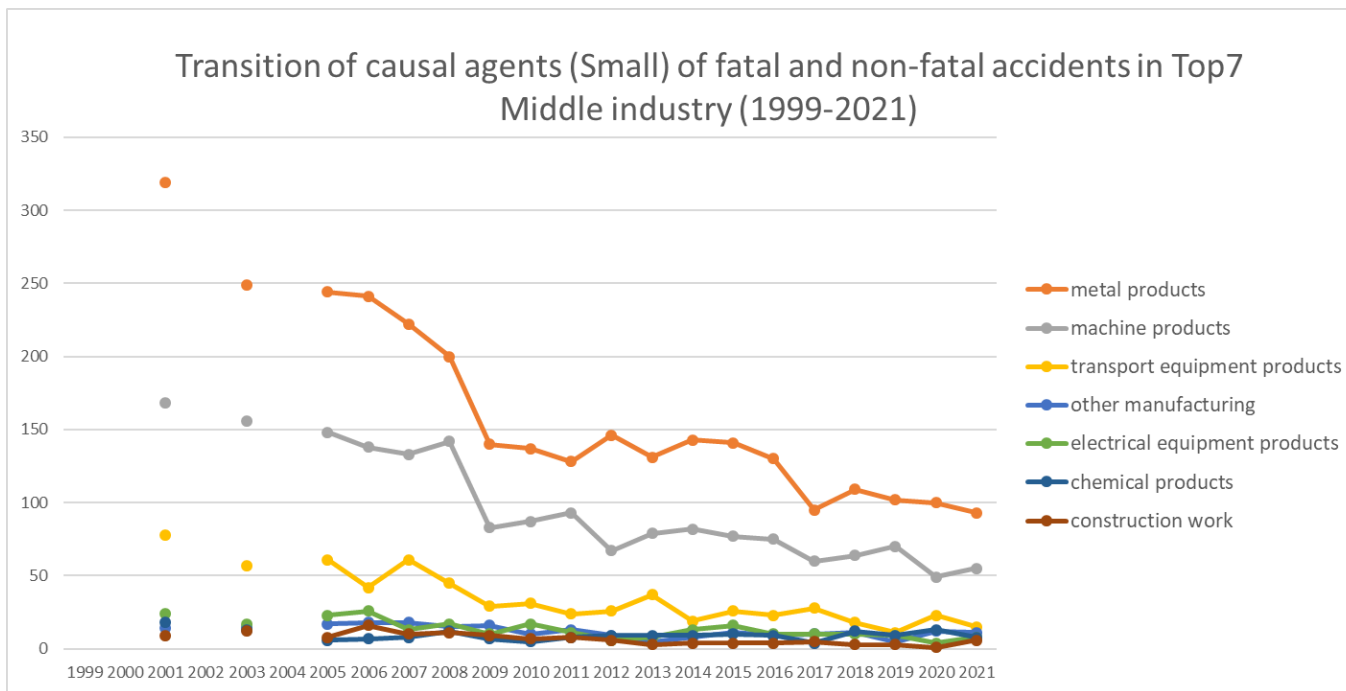

Transition of causal agents (Small) of fatal and non-fatal accidents as code no. 152 drill press, milling machine (1999-2021)

Transition of causal agents (Small) of fatal and non-fatal accidents as code no. 152 drill press, milling machine in Large industry (1999-2021)

Transition of causal agents (Small) of fatal and non-fatal accidents as code no. 152 drill press, milling machine in Middle Industry (1999-2021)

Transition of causal agents (Small) of fatal and non-fatal accidents in Top10 Small industry (1999-2021)