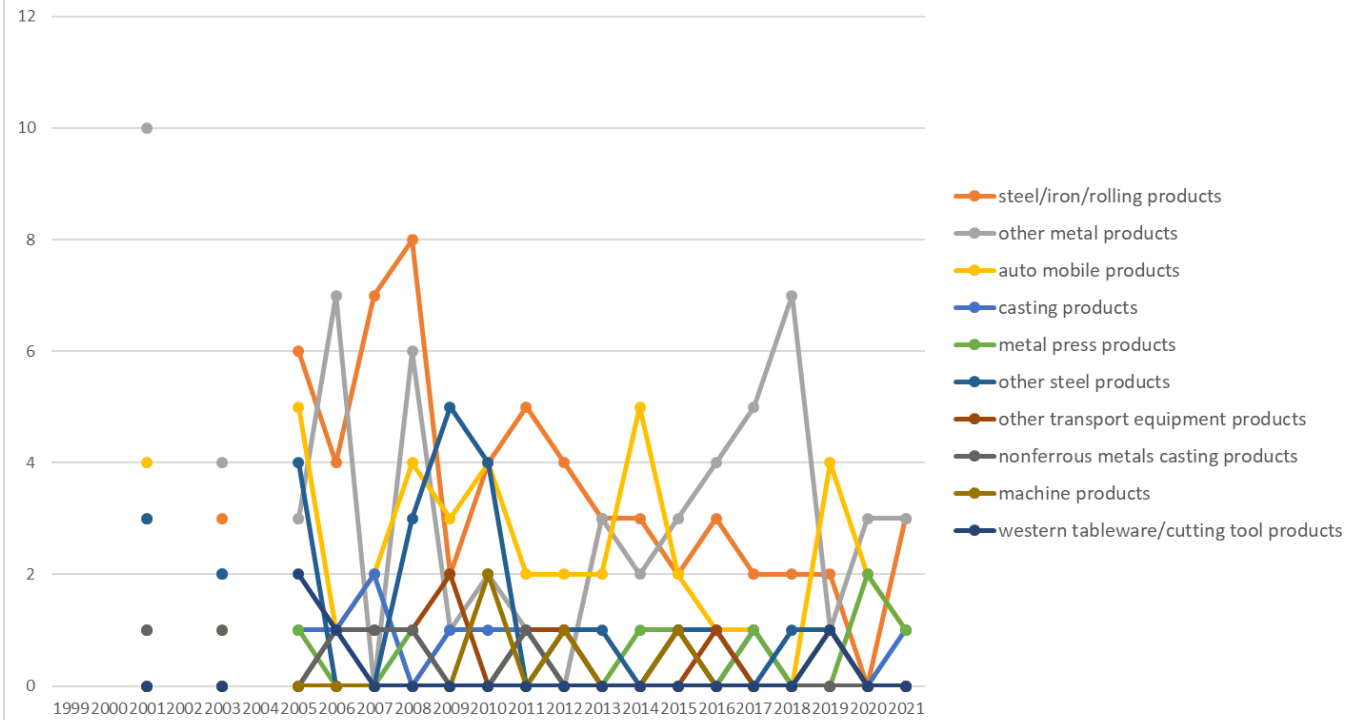

Transition of causal agents (Small) of fatal and non-fatal accidents as code no. 155 forging pressure hammer (1999-2021)

Transition of causal agents (Small) of fatal and non-fatal accidents as code no. 155 forging pressure hammer in Large industry (1999-2021)

Transition of causal agents (Small) of fatal and non-fatal accidents as code no. 155 forging pressure hammer in Middle Industry (1999-2021)

Transition of causal agents (Small) of fatal and non-fatal accidents in Top10 Small industry (1999-2021)

Transition of causal agents (Small) of fatal and non-fatal accidents as code no. 155 forging pressure hammer in Small Industry (1999-2021)

Transition of causal agents (Small) of fatal and non-fatal accidents as code no. 155 forging pressure hammer in Large industry (1999-2021)