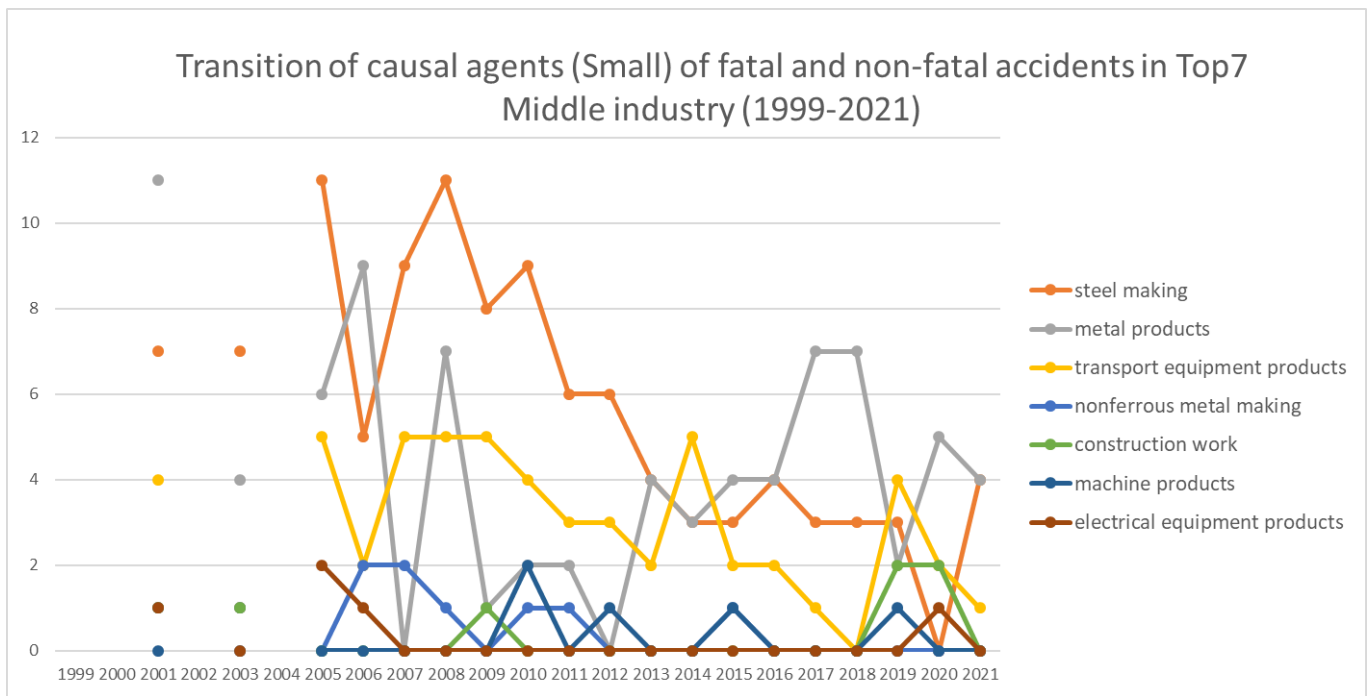

Transition of causal agents (Small) of fatal and non-fatal accidents as code no. 155 forging pressure hammer (1999-2021)

Transition of causal agents (Small) of fatal and non-fatal accidents as code no. 155 forging pressure hammer in Large industry (1999-2021)

Transition of causal agents (Small) of fatal and non-fatal accidents as code no. 155 forging pressure hammer in Middle Industry (1999-2021)

Transition of causal agents (Small) of fatal and non-fatal accidents in Top10 Small industry (1999-2021)

Transition of causal agents (Small) of fatal and non-fatal accidents as code no. 155 forging pressure hammer in Small Industry (1999-2021)

Transition of causal agents (Small) of fatal and non-fatal accidents as code no. 155 forging pressure hammer in Large industry (1999-2021)