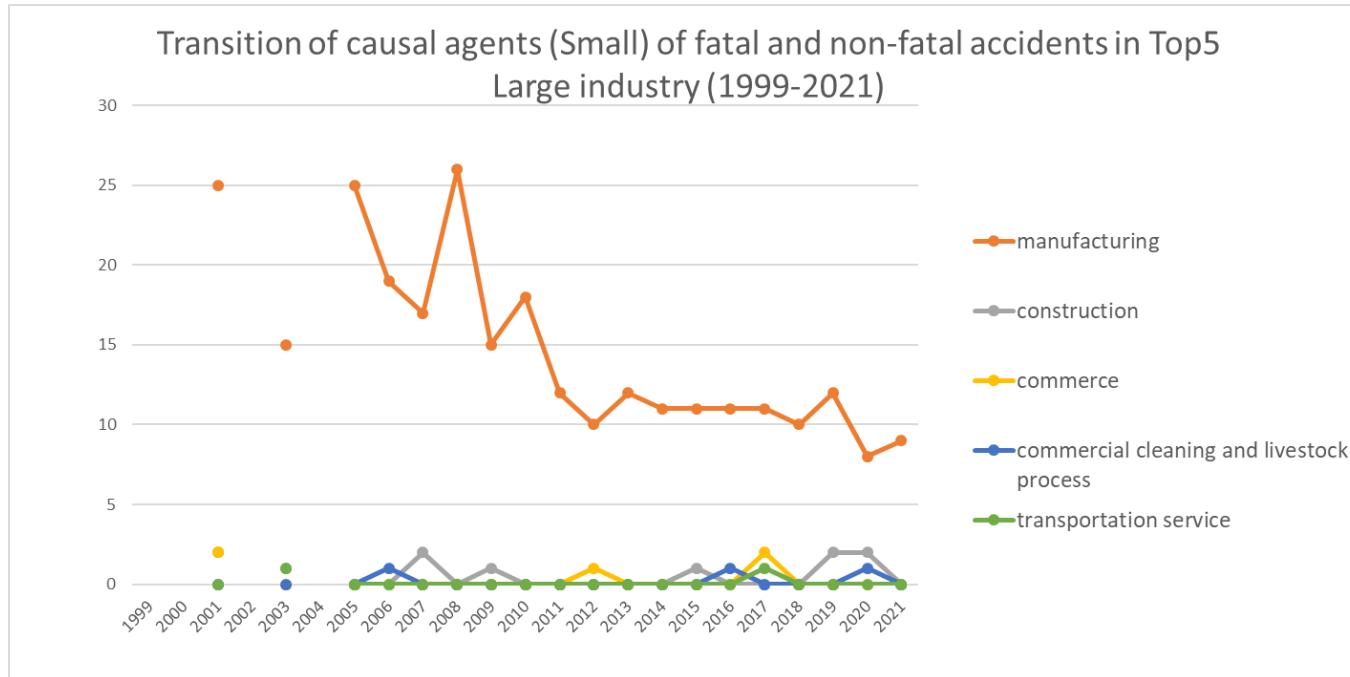

Transition of causal agents (Small) of fatal and non-fatal accidents as code no. 155 forging pressure hammer (1999-2021)

Transition of causal agents (Small) of fatal and non-fatal accidents as code no. 155 forging pressure hammer in Large industry (1999-2021)

Transition of causal agents (Small) of fatal and non-fatal accidents as code no. 155 forging pressure hammer in Middle Industry (1999-2021)

Transition of causal agents (Small) of fatal and non-fatal accidents in Top10 Small industry (1999-2021)

Transition of causal agents (Small) of fatal and non-fatal accidents as code no. 155 forging pressure hammer in Small Industry (1999-2021)

Transition of causal agents (Small) of fatal and non-fatal accidents as code no. 155 forging pressure hammer in Large industry (1999-2021)