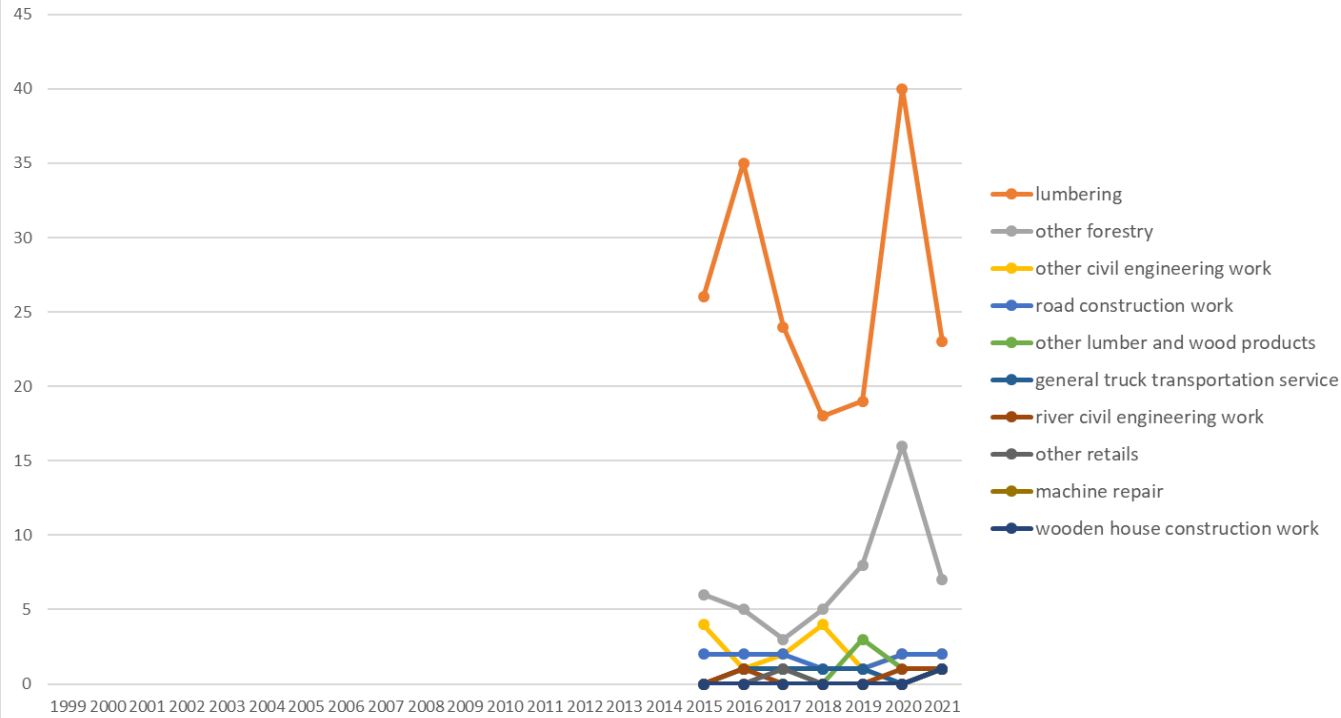

Transition of causal agents (Small) of fatal and non-fatal accidents as code no. 171 felling machine in Middle Industry (1999-2021)

Transition of causal agents (Small) of fatal and non-fatal accidents in Top10 Small industry (1999-2021)

Transition of causal agents (Small) of fatal and non-fatal accidents as code no. 171 felling machine in Small Industry (1999-2021)

Transition of causal agents (Small) of fatal and non-fatal accidents as code no. 171 felling machine in Large industry (1999-2021)

code	Large industry	1999	2000	2001	2002	2003	2004	2005	2006	2007	2008	2009	2010	2011	2012	2013	2014	2015	2016	2017	2018	2019	2020	2021	total	Large industry
06	agriculture																	35	40	27	25	27	56	30	240	agriculture
03	construction																	9	6	8	7	6	7	6	49	construction
01	manufacturing																	3	5	1		5	2	2	18	manufacturing
04	transportation service																		1	1	1	2		1	6	transportation service
08	commerce																		1	1	1	2		1	6	commerce
14	hotel/restaurant/amusement service																	1	1		1	1			4	hotel/restaurant/amusement service
	commercial cleaning and																									commercial cleaning and