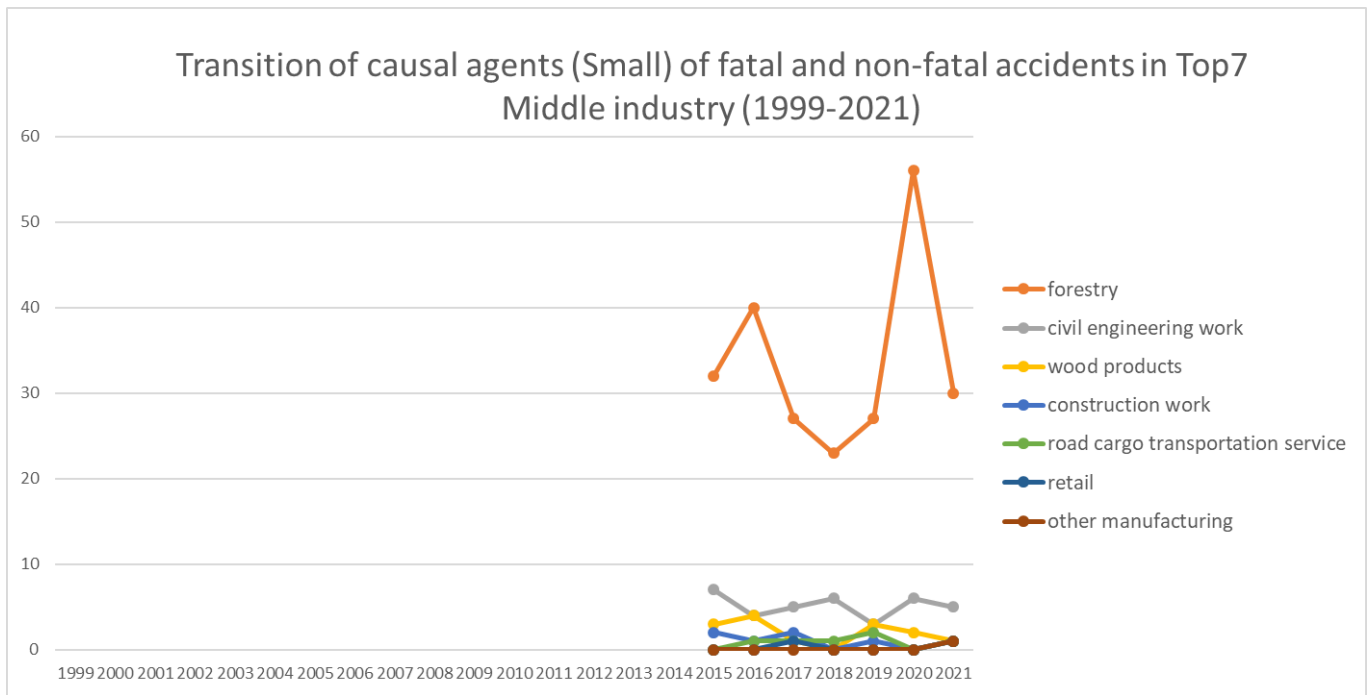

Transition of causal agents (Small) of fatal and non-fatal accidents as code no. 171 felling machine (1999-2021)

Transition of causal agents (Small) of fatal and non-fatal accidents as code no. 171 felling machine in Large industry (1999-2021)

Transition of causal agents (Small) of fatal and non-fatal accidents as code no. 171 felling machine in Middle Industry (1999-2021)

Transition of causal agents (Small) of fatal and non-fatal accidents in Top10 Small industry (1999-2021)