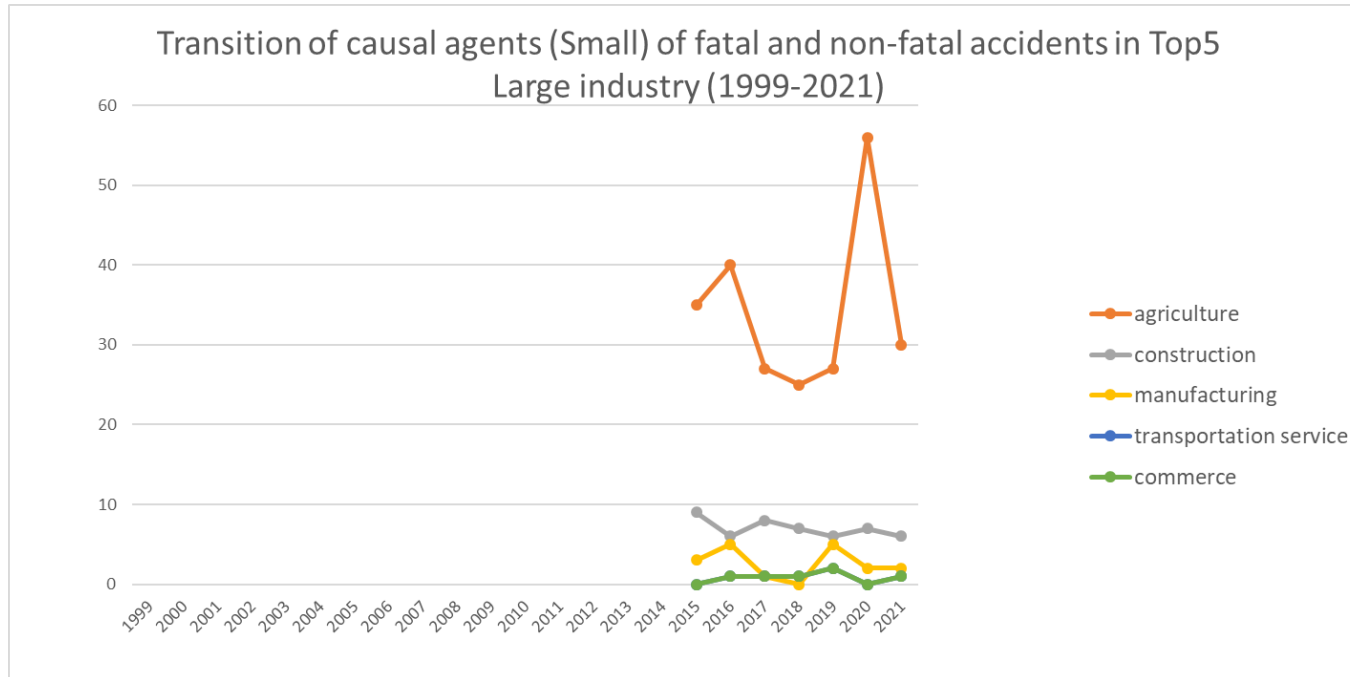

Transition of causal agents (Small) of fatal and non-fatal accidents as code no. 171 felling machine (1999-2021)

Transition of causal agents (Small) of fatal and non-fatal accidents as code no. 171 felling machine in Large industry (1999-2021)

Transition of causal agents (Small) of fatal and non-fatal accidents as code no. 171 felling machine in Middle Industry (1999-2021)

Transition of causal agents (Small) of fatal and non-fatal accidents in Top10 Small industry (1999-2021)