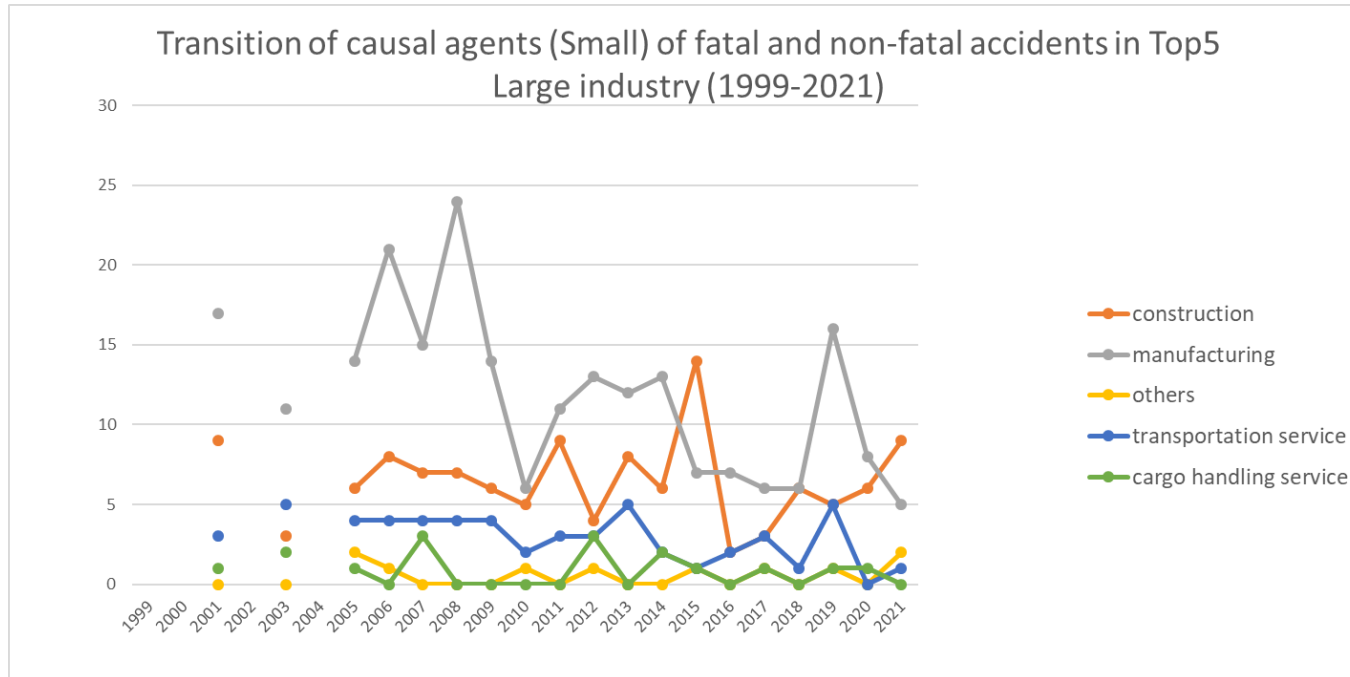

Transition of causal agents (Small) of fatal and non-fatal accidents as code no. 223 railway equipment (1999-2021)

Transition of causal agents (Small) of fatal and non-fatal accidents as code no. 223 railway equipment in Large industry (1999-2021)

Transition of causal agents (Small) of fatal and non-fatal accidents in Top7 Middle industry (1999-2021)

Transition of causal agents (Small) of fatal and non-fatal accidents as code no. 223 railway equipment in Middle Industry (1999-2021)

Transition of causal agents (Small) of fatal and non-fatal accidents in Top10 Small industry (1999-2021)

Transition of causal agents (Small) of fatal and non-fatal accidents as code no. 223 railway equipment in Small Industry (1999-2021)

Transition of causal agents (Small) of fatal and non-fatal accidents as code no. 223 railway equipment in Large industry (1999-2021)

code	Large industry	1999	2000	2001	2002	2003	2004	2005	2006	2007	2008	2009	2010	2011	2012	2013	2014	2015	2016	2017	2018	2019	2020	2021	total	Large industry
03	construction			9		3		6	8	7	7	6	5	9	4	8	6	14	2	3	6	5	6	9	123	construction
01	manufacturing			17		11		14	21	15	24	14	6	11	13	12	13	7	7	6	6	16	8	5	226	manufacturing
17	others							2	1				1		1			1		1		1		2	10	others
04	transportation service			3		5		4	4	4	4	4	2	3	3	5	2	1	2	3	1	5		1	56	transportation service
05	cargo handling service			1		2		1		3					3		2	1		1		1	1		16	cargo handling service
06	agriculture					2								1	1	2	1				3	1	1		12	agriculture
14	hotel/restaurant/amusement service			2		1			1		1		1					1		1		1			9	hotel/restaurant/amusement service