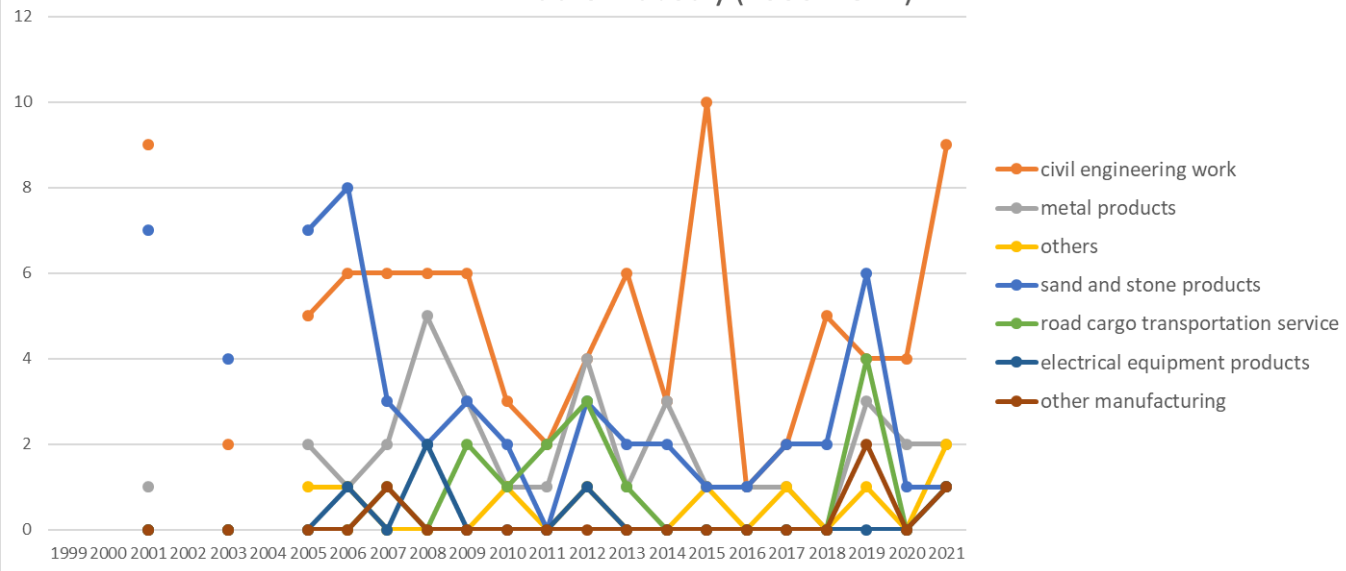

Transition of causal agents (Small) of fatal and non-fatal accidents as code no. 223 railway equipment (1999-2021)

Transition of causal agents (Small) of fatal and non-fatal accidents as code no. 223 railway equipment in Large industry (1999-2021)

Transition of causal agents (Small) of fatal and non-fatal accidents in Top7 Middle industry (1999-2021)

Transition of causal agents (Small) of fatal and non-fatal accidents as code no. 223 railway equipment in Middle Industry (1999-2021)

Transition of causal agents (Small) of fatal and non-fatal accidents in Top10 Small industry (1999-2021)

Transition of causal agents (Small) of fatal and non-fatal accidents as code no. 223 railway equipment in Small Industry (1999-2021)