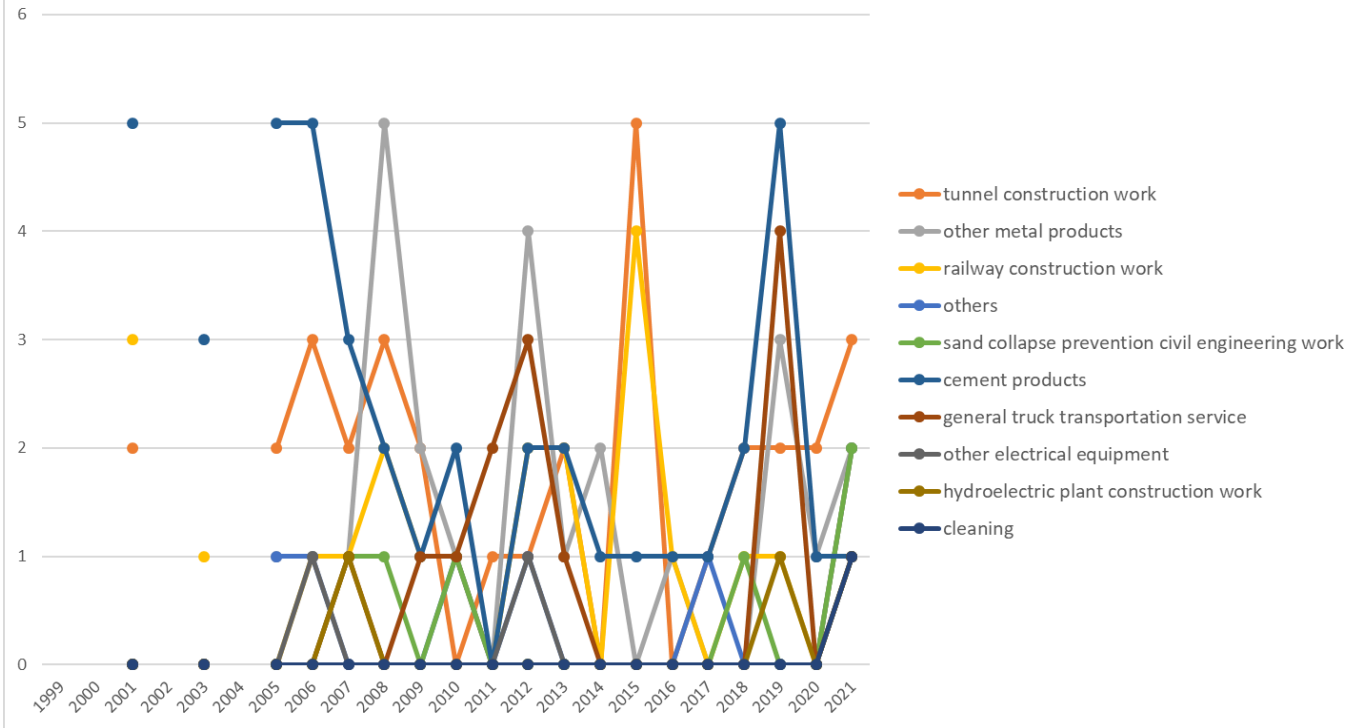

Transition of causal agents (Small) of fatal and non-fatal accidents as code no. 223 railway equipment (1999-2021)

Transition of causal agents (Small) of fatal and non-fatal accidents as code no. 223 railway equipment in Large industry (1999-2021)

Transition of causal agents (Small) of fatal and non-fatal accidents in Top7 Middle industry (1999-2021)

Transition of causal agents (Small) of fatal and non-fatal accidents as code no. 223 railway equipment in Middle Industry (1999-2021)

Transition of causal agents (Small) of fatal and non-fatal accidents in Top10 Small industry (1999-2021)

Transition of causal agents (Small) of fatal and non-fatal accidents as code no. 223 railway equipment in Small Industry (1999-2021)

Transition of causal agents (Small) of fatal and non-fatal accidents as code no. 223 railway equipment in Large industry (1999-2021)

code	Large industry	1999	2000	2001	2002	2003	2004	2005	2006	2007	2008	2009	2010	2011	2012	2013	2014	2015	2016	2017	2018	2019	2020	2021	total	Large industry
03	construction			9		3		6	8	7	7	6	5	9	4	8	6	14	2	3	6	5	6	9	123	construction
01	manufacturing			17		11		14	21	15	24	14	6	11	13	12	13	7	7	6	6	16	8	5	226	manufacturing
17	others							2	1				1		1			1		1		1		2	10	others
04	transportation service			3		5		4	4	4	4	4	2	3	3	5	2	1	2	3	1	5		1	56	transportation service
05	cargo handling service			1		2		1		3					3		2	1		1		1	1		16	cargo handling service
06	agriculture					2								1	1	2	1				3	1	1		12	agriculture
14	hotel/restaurant/amusement service			2		1			1		1		1					1		1		1			9	hotel/restaurant/amusement service