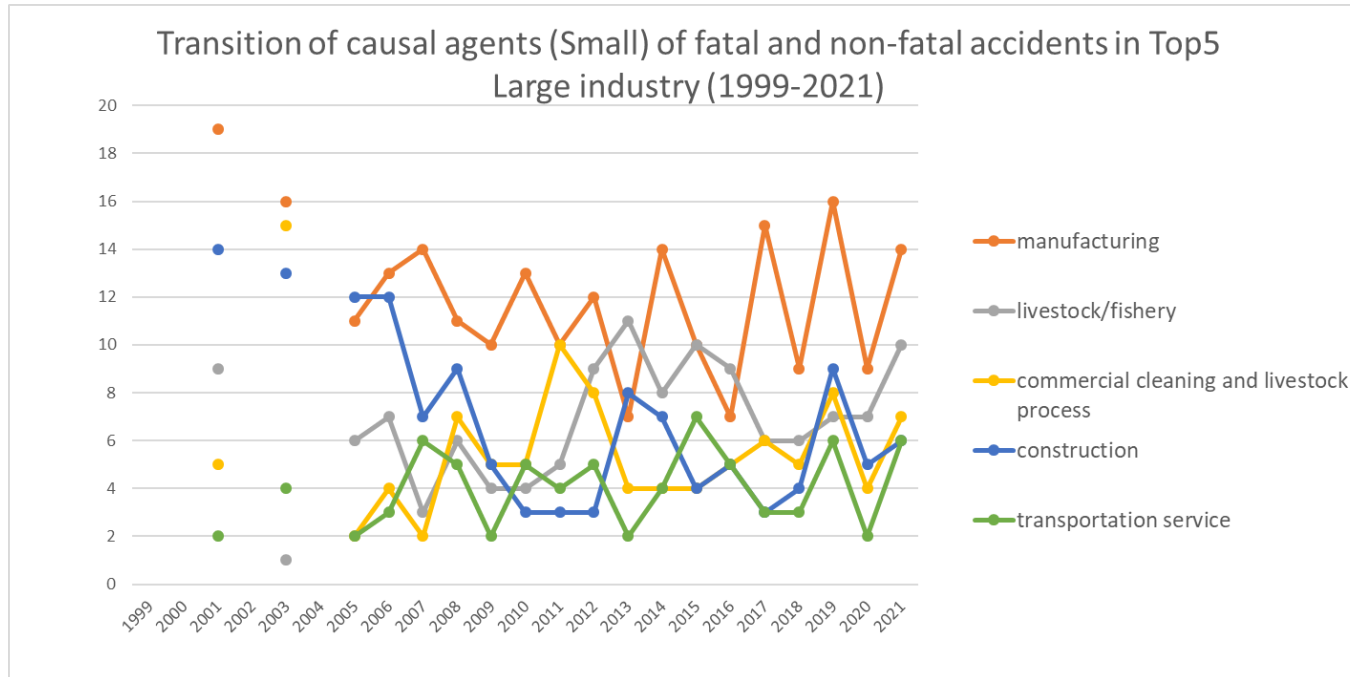

Transition of causal agents (Small) of fatal and non-fatal accidents as code no. 225 loader (1999-2021)

Transition of causal agents (Small) of fatal and non-fatal accidents as code no. 225 loader in Large industry (1999-2021)

Transition of causal agents (Small) of fatal and non-fatal accidents in Top7 Middle industry (1999-2021)

Transition of causal agents (Small) of fatal and non-fatal accidents as code no. 225 loader in Middle Industry (1999-2021)

Transition of causal agents (Small) of fatal and non-fatal accidents in Top10 Small industry (1999-2021)

Transition of causal agents (Small) of fatal and non-fatal accidents as code no. 225 loader in Small Industry (1999-2021)

Transition of causal agents (Small) of fatal and non-fatal accidents as code no. 225 loader in Large industry (1999-2021)

code	Large industry	1999	2000	2001	2002	2003	2004	2005	2006	2007	2008	2009	2010	2011	2012	2013	2014	2015	2016	2017	2018	2019	2020	2021	total	Large industry
01	manufacturing			19		16		11	13	14	11	10	13	10	12	7	14	10	7	15	9	16	9	14	230	manufacturing
07	livestock/fishery			9		1		6	7	3	6	4	4	5	9	11	8	10	9	6	6	7	7	10	128	livestock/fishery
15	commercial cleaning and livestock process			5		15		2	4	2	7	5	5	10	8	4	4	4	5	6	5	8	4	7	110	commercial cleaning and livestock process
03	construction			14		13		12	12	7	9	5	3	3	3	8	7	4	5	3	4	9	5	6	132	construction
04	transportation service			2		4		2	3	6	5	2	5	4	5	2	4	7	5	3	3	6	2	6	76	transportation service
08	commerce			8		8		6	10	5	2	2	1	3	2	2	3	4	6	3	4	2	6	4	81	commerce
17	others			1		1		3	1	2	6	2	2	2	2	2	2	1	1	2	3	1	1	2	37	others