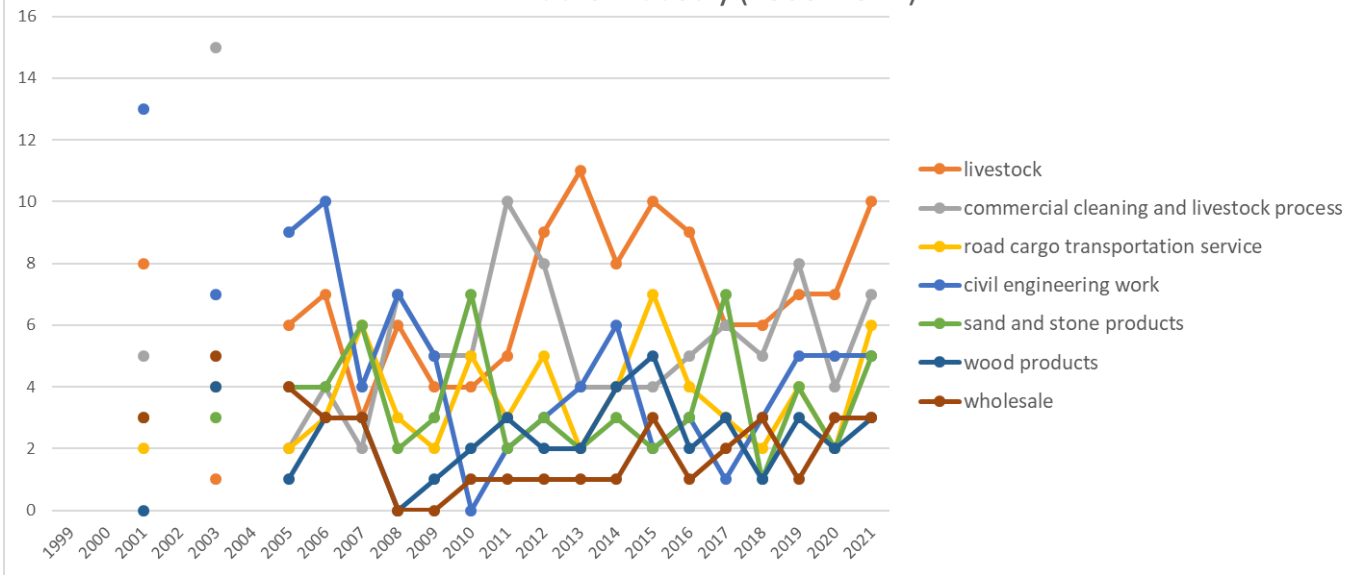

Transition of causal agents (Small) of fatal and non-fatal accidents as code no. 225 loader (1999-2021)

Transition of causal agents (Small) of fatal and non-fatal accidents as code no. 225 loader in Large industry (1999-2021)

Transition of causal agents (Small) of fatal and non-fatal accidents in Top7 Middle industry (1999-2021)

Transition of causal agents (Small) of fatal and non-fatal accidents as code no. 225 loader in Middle Industry (1999-2021)

Transition of causal agents (Small) of fatal and non-fatal accidents in Top10 Small industry (1999-2021)

Transition of causal agents (Small) of fatal and non-fatal accidents as code no. 225 loader in Small Industry (1999-2021)

Transition of causal agents (Small) of fatal and non-fatal accidents as code no. 225 loader in Large industry (1999-2021)

code	Large industry	1999	2000	2001	2002	2003	2004	2005	2006	2007	2008	2009	2010	2011	2012	2013	2014	2015	2016	2017	2018	2019	2020	2021	total	Large industry
01	manufacturing			19		16		11	13	14	11	10	13	10	12	7	14	10	7	15	9	16	9	14	230	manufacturing
07	livestock/fishery			9		1		6	7	3	6	4	4	5	9	11	8	10	9	6	6	7	7	10	128	livestock/fishery
15	commercial cleaning and livestock process			5		15		2	4	2	7	5	5	10	8	4	4	4	5	6	5	8	4	7	110	commercial cleaning and livestock process
03	construction			14		13		12	12	7	9	5	3	3	3	8	7	4	5	3	4	9	5	6	132	construction
04	transportation service			2		4		2	3	6	5	2	5	4	5	2	4	7	5	3	3	6	2	6	76	transportation service
08	commerce			8		8		6	10	5	2	2	1	3	2	2	3	4	6	3	4	2	6	4	81	commerce
17	others			1		1		3	1	2	6	2	2	2	2	2	2	1	1	2	3	1	1	2	37	others