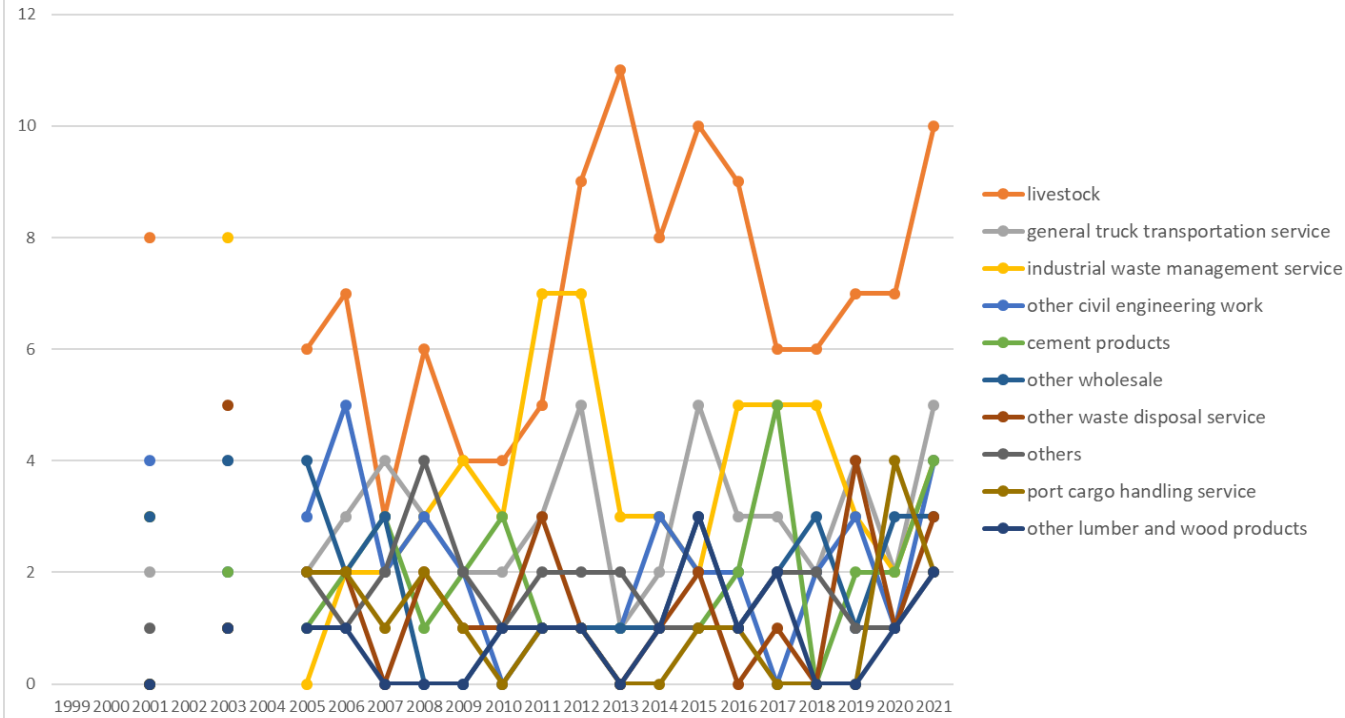

Transition of causal agents (Small) of fatal and non-fatal accidents as code no. 225 loader (1999-2021)

Transition of causal agents (Small) of fatal and non-fatal accidents as code no. 225 loader in Large industry (1999-2021)

Transition of causal agents (Small) of fatal and non-fatal accidents in Top7 Middle industry (1999-2021)

Transition of causal agents (Small) of fatal and non-fatal accidents as code no. 225 loader in Middle Industry (1999-2021)

Transition of causal agents (Small) of fatal and non-fatal accidents in Top10 Small industry (1999-2021)

Transition of causal agents (Small) of fatal and non-fatal accidents as code no. 225 loader in Small Industry (1999-2021)

Transition of causal agents (Small) of fatal and non-fatal accidents as code no. 225 loader in Large industry (1999-2021)

code	Large industry	1999	2000	2001	2002	2003	2004	2005	2006	2007	2008	2009	2010	2011	2012	2013	2014	2015	2016	2017	2018	2019	2020	2021	total	Large industry
01	manufacturing			19		16		11	13	14	11	10	13	10	12	7	14	10	7	15	9	16	9	14	230	manufacturing
07	livestock/fishery			9		1		6	7	3	6	4	4	5	9	11	8	10	9	6	6	7	7	10	128	livestock/fishery
15	commercial cleaning and livestock process			5		15		2	4	2	7	5	5	10	8	4	4	4	5	6	5	8	4	7	110	commercial cleaning and livestock process
03	construction			14		13		12	12	7	9	5	3	3	3	8	7	4	5	3	4	9	5	6	132	construction
04	transportation service			2		4		2	3	6	5	2	5	4	5	2	4	7	5	3	3	6	2	6	76	transportation service
08	commerce			8		8		6	10	5	2	2	1	3	2	2	3	4	6	3	4	2	6	4	81	commerce
17	others			1		1		3	1	2	6	2	2	2	2	2	2	1	1	2	3	1	1	2	37	others