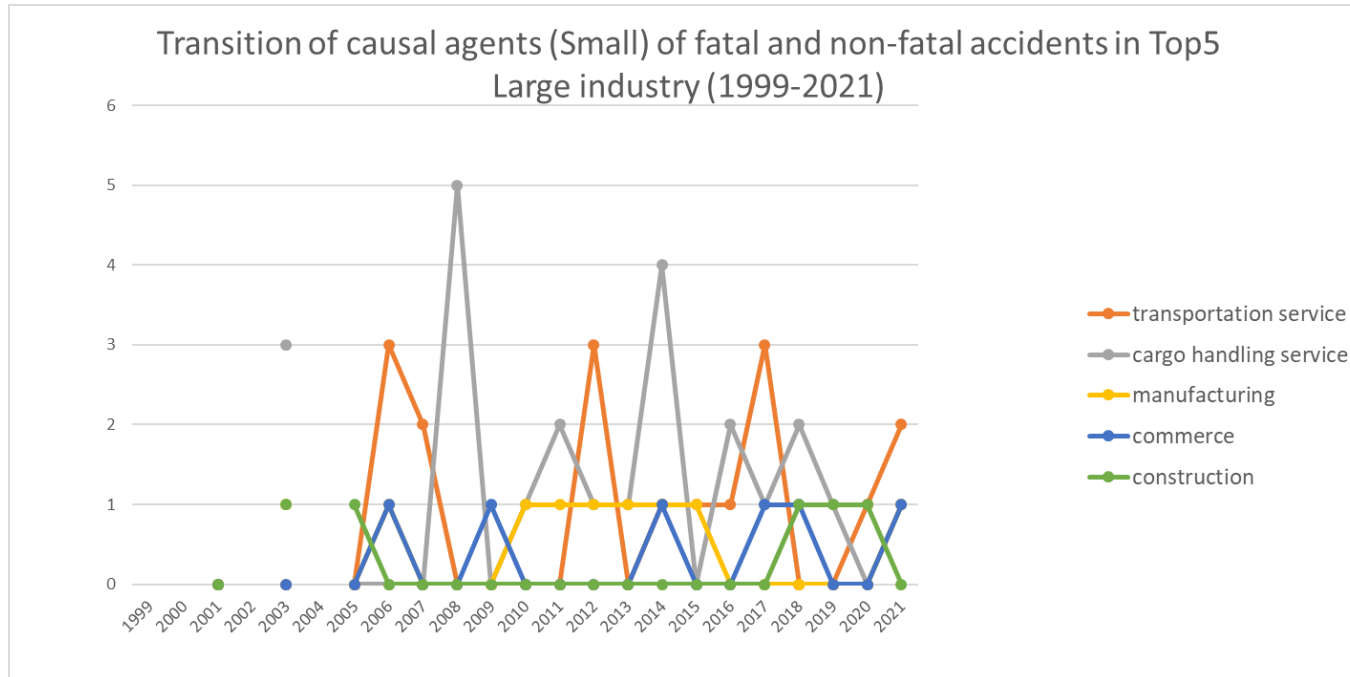

Transition of causal agents (Small) of fatal and non-fatal accidents as code no. 226 straddle carrier (1999-2021)

Transition of causal agents (Small) of fatal and non-fatal accidents as code no. 226 straddle carrier in Large industry (1999-2021)

### Transition of causal agents (Small) of fatal and non-fatal accidents in Top7 Middle industry (1999-2021)

Transition of causal agents (Small) of fatal and non-fatal accidents as code no. 226 straddle carrier in Middle Industry (1999-2021)

Transition of causal agents (Small) of fatal and non-fatal accidents in Top10 Small industry (1999-2021)

Transition of causal agents (Small) of fatal and non-fatal accidents as code no. 226 straddle carrier in Small Industry (1999-2021)

Transition of causal agents (Small) of fatal and non-fatal accidents as code no. 226 straddle carrier in Large industry (1999-2021)

code	Large industry	1999	2000	2001	2002	2003	2004	2005	2006	2007	2008	2009	2010	2011	2012	2013	2014	2015	2016	2017	2018	2019	2020	2021	total	Large industry
04	transportation service								3	2					3		1	1	1	3			1	2	17	transportation service
05	cargo handling service					3					5		1	2	1	1	4		2	1	2	1		1	24	cargo handling service
01	manufacturing					1			1				1	1	1	1	1	1						1	9	manufacturing
08	commerce								1								1			1	1			1	6	commerce
03	construction					1		1													1	1	1		5	construction
07	livestock/fishery																		1				1		2	livestock/fishery
15	commercial cleaning and livestock process																		1				1		2	commercial cleaning and livestock process