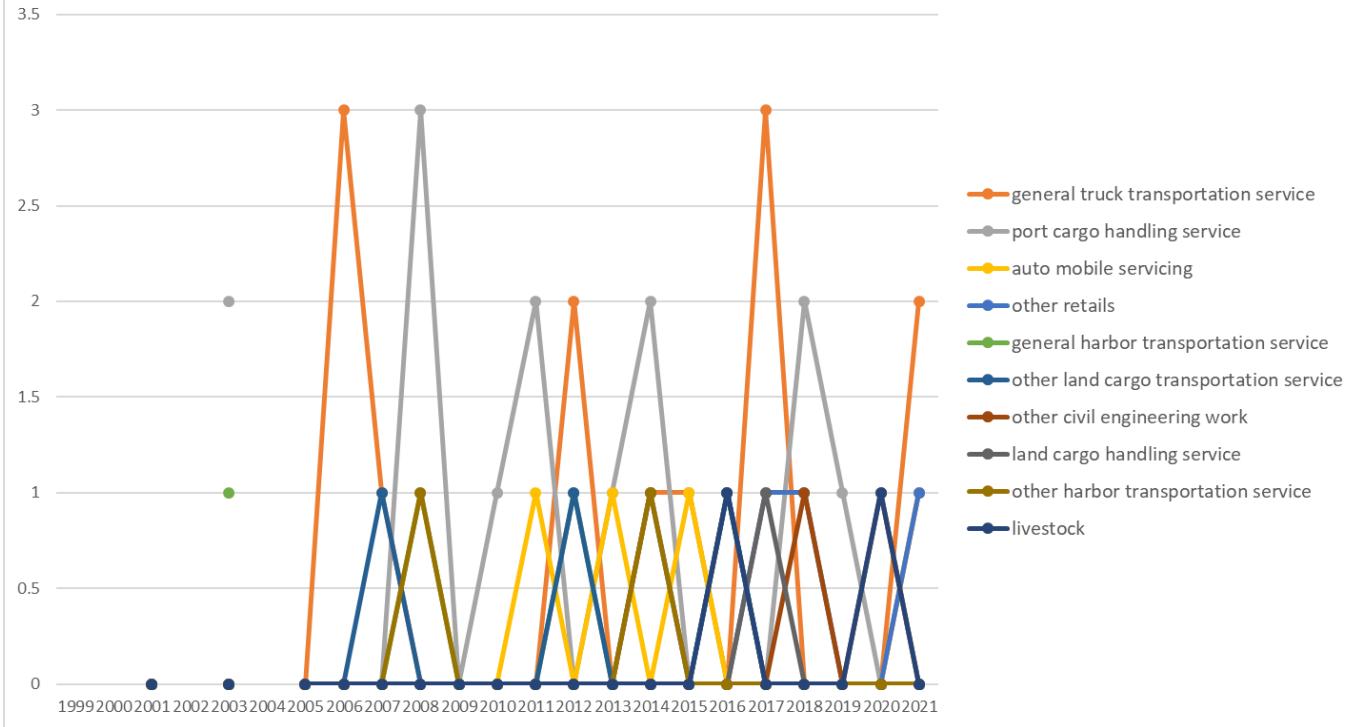

Transition of causal agents (Small) of fatal and non-fatal accidents as code no. 226 straddle carrier (1999-2021)

Transition of causal agents (Small) of fatal and non-fatal accidents as code no. 226 straddle carrier in Large industry (1999-2021)

### Transition of causal agents (Small) of fatal and non-fatal accidents in Top7 Middle industry (1999-2021)

Transition of causal agents (Small) of fatal and non-fatal accidents as code no. 226 straddle carrier in Middle Industry (1999-2021)

Transition of causal agents (Small) of fatal and non-fatal accidents in Top10 Small industry (1999-2021)

Transition of causal agents (Small) of fatal and non-fatal accidents as code no. 226 straddle carrier in Small Industry (1999-2021)

Transition of causal agents (Small) of fatal and non-fatal accidents as code no. 226 straddle carrier in Large industry (1999-2021)

code	Large industry	1999	2000	2001	2002	2003	2004	2005	2006	2007	2008	2009	2010	2011	2012	2013	2014	2015	2016	2017	2018	2019	2020	2021	total	Large industry
04	transportation service								3	2					3		1	1	1	3			1	2	17	transportation service
05	cargo handling service					3					5		1	2	1	1	4		2	1	2	1		1	24	cargo handling service
01	manufacturing					1			1				1	1	1	1	1	1						1	9	manufacturing
08	commerce								1								1			1	1			1	6	commerce
03	construction					1		1													1	1	1		5	construction
07	livestock/fishery																		1				1		2	livestock/fishery
15	commercial cleaning and livestock process																		1				1		2	commercial cleaning and livestock process