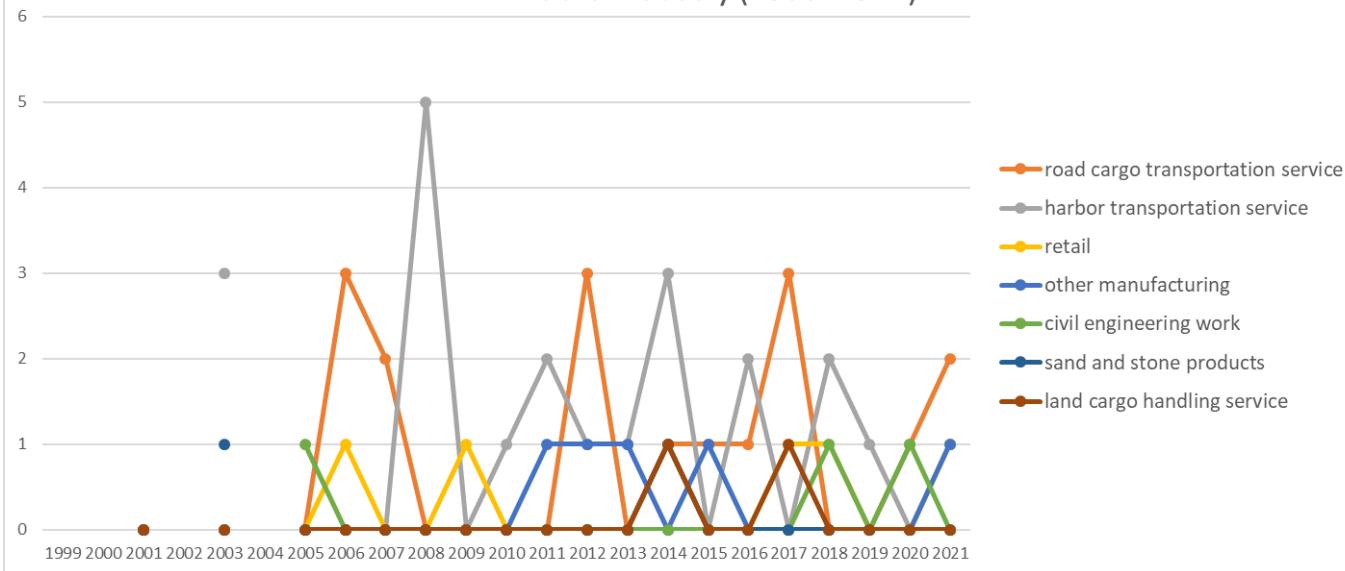

Transition of causal agents (Small) of fatal and non-fatal accidents as code no. 226 straddle carrier (1999-2021)

Transition of causal agents (Small) of fatal and non-fatal accidents as code no. 226 straddle carrier in Large industry (1999-2021)

### Transition of causal agents (Small) of fatal and non-fatal accidents in Top7 Middle industry (1999-2021)

Transition of causal agents (Small) of fatal and non-fatal accidents as code no. 226 straddle carrier in Middle Industry (1999-2021)

Transition of causal agents (Small) of fatal and non-fatal accidents in Top10 Small industry (1999-2021)

Transition of causal agents (Small) of fatal and non-fatal accidents as code no. 226 straddle carrier in Small Industry (1999-2021)

Transition of causal agents (Small) of fatal and non-fatal accidents as code no. 226 straddle carrier in Large industry (1999-2021)

code	Large industry	1999	2000	2001	2002	2003	2004	2005	2006	2007	2008	2009	2010	2011	2012	2013	2014	2015	2016	2017	2018	2019	2020	2021	total	Large industry
04	transportation service								3	2					3		1	1	1	3			1	2	17	transportation service
05	cargo handling service					3					5		1	2	1	1	4		2	1	2	1		1	24	cargo handling service
01	manufacturing					1			1				1	1	1	1	1	1						1	9	manufacturing
08	commerce								1								1			1	1			1	6	commerce
03	construction					1		1													1	1	1		5	construction
07	livestock/fishery																		1				1		2	livestock/fishery
15	commercial cleaning and livestock process																		1				1		2	commercial cleaning and livestock process