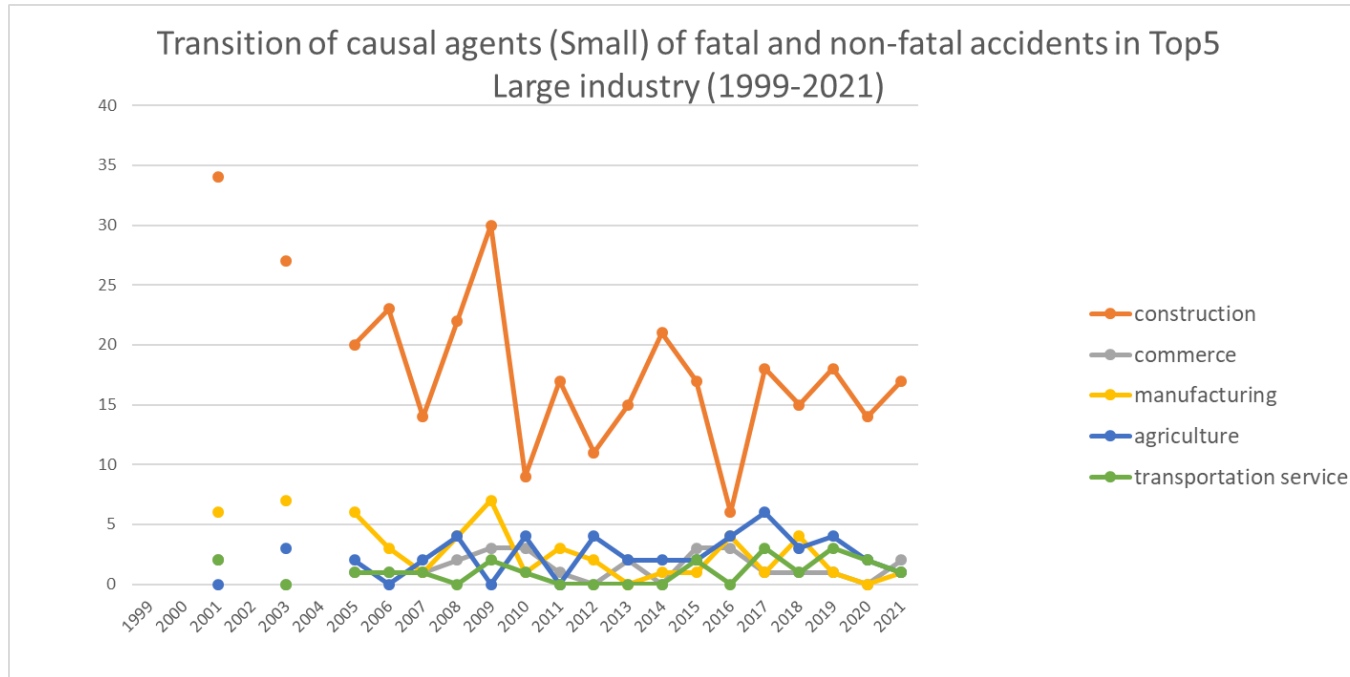

Transition of causal agents (Small) of fatal and non-fatal accidents as code no. 227 rough terrain hauler (1999-2021)

Transition of causal agents (Small) of fatal and non-fatal accidents as code no. 227 rough terrain hauler in Large industry (1999-2021)

Transition of causal agents (Small) of fatal and non-fatal accidents as code no. 227 rough terrain hauler in Middle Industry (1999-2021)

Transition of causal agents (Small) of fatal and non-fatal accidents in Top10 Small industry (1999-2021)

Transition of causal agents (Small) of fatal and non-fatal accidents as code no. 227 rough terrain hauler in Small Industry (1999-2021)

Transition of causal agents (Small) of fatal and non-fatal accidents as code no. 227 rough terrain hauler in Large industry (1999-2021)