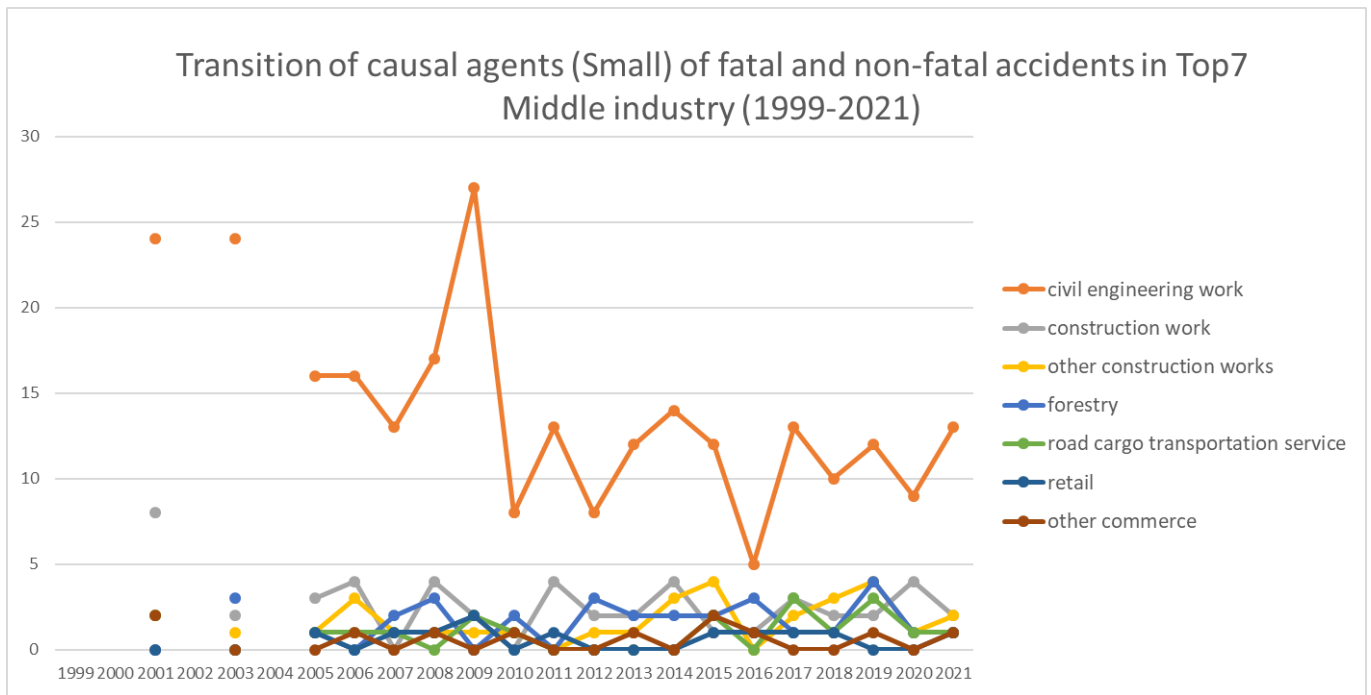

Transition of causal agents (Small) of fatal and non-fatal accidents as code no. 227 rough terrain hauler (1999-2021)

Transition of causal agents (Small) of fatal and non-fatal accidents as code no. 227 rough terrain hauler in Large industry (1999-2021)

Transition of causal agents (Small) of fatal and non-fatal accidents as code no. 227 rough terrain hauler in Middle Industry (1999-2021)

Transition of causal agents (Small) of fatal and non-fatal accidents in Top10 Small industry (1999-2021)

Transition of causal agents (Small) of fatal and non-fatal accidents as code no. 227 rough terrain hauler in Small Industry (1999-2021)

Transition of causal agents (Small) of fatal and non-fatal accidents as code no. 227 rough terrain hauler in Large industry (1999-2021)