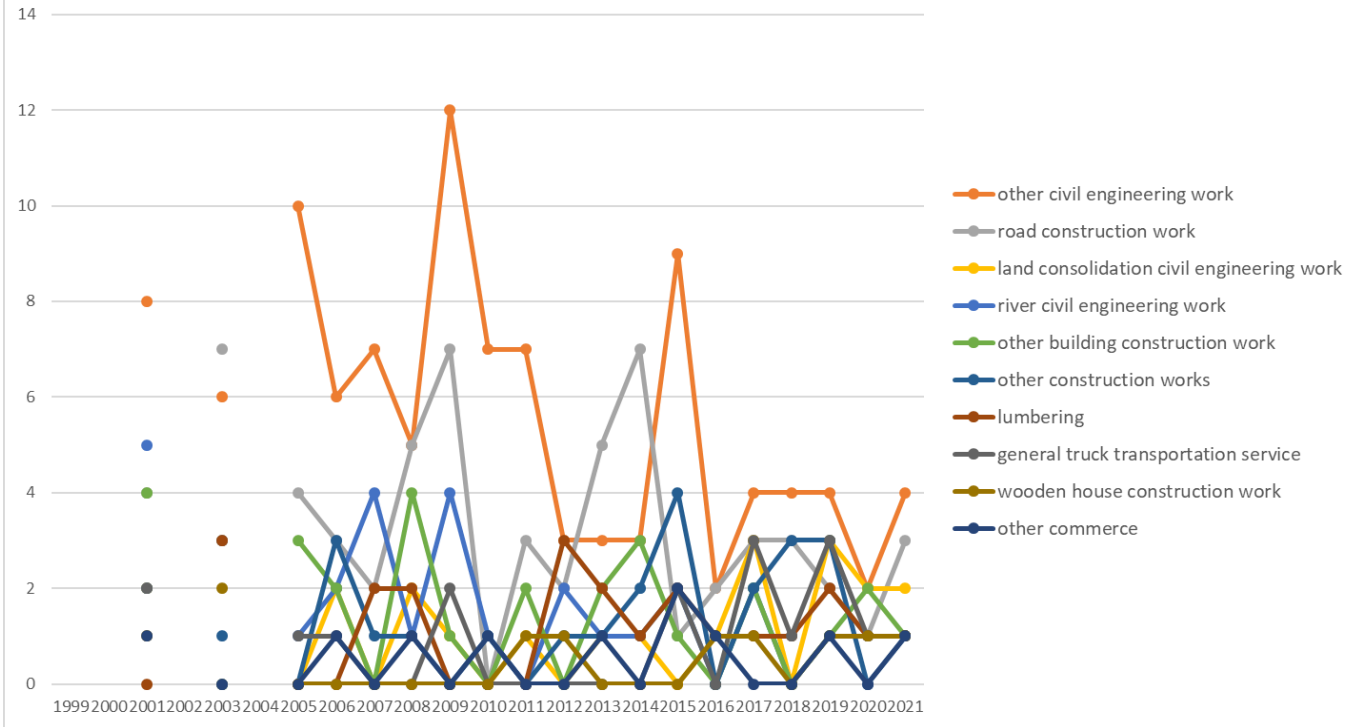

Transition of causal agents (Small) of fatal and non-fatal accidents as code no. 227 rough terrain hauler (1999-2021)

Transition of causal agents (Small) of fatal and non-fatal accidents as code no. 227 rough terrain hauler in Large industry (1999-2021)

Transition of causal agents (Small) of fatal and non-fatal accidents as code no. 227 rough terrain hauler in Middle Industry (1999-2021)

Transition of causal agents (Small) of fatal and non-fatal accidents in Top10 Small industry (1999-2021)

Transition of causal agents (Small) of fatal and non-fatal accidents as code no. 227 rough terrain hauler in Small Industry (1999-2021)

Transition of causal agents (Small) of fatal and non-fatal accidents as code no. 227 rough terrain hauler in Large industry (1999-2021)