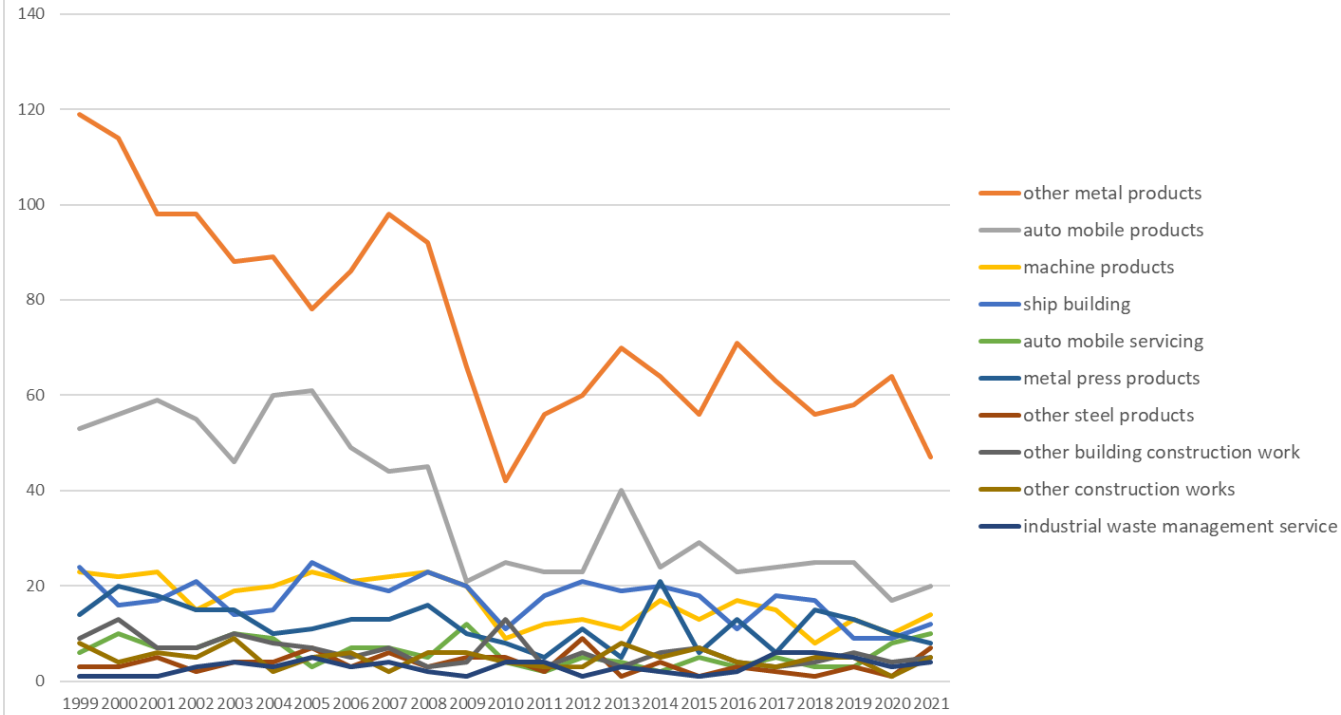

Transition of causal agents (Middle) of fatal and non-fatal accidents as code no. 33 welding equipment (1999-2021)

Transition of causal agents (Middle) of fatal and non-fatal accidents as code no. 33 welding equipment in Large industry (1999-2021)

Transition of causal agents (Middle) of fatal and non-fatal accidents as code no. 33 welding equipment in Middle Industry (1999-2021)

Transition of causal agents (Middle) of fatal and non-fatal accidents in Top10 Small industry (1999-2021)

Transition of causal agents (Middle) of fatal and non-fatal accidents as code no. 33 welding equipment in Small Industry (1999-2021)

Transition of causal agents (Middle) of fatal and non-fatal accidents as code no. 33 welding equipment in Large industry (1999-2021)

code	Large industry	1999	2000	2001	2002	2003	2004	2005	2006	2007	2008	2009	2010	2011	2012	2013	2014	2015	2016	2017	2018	2019	2020	2021	total	Large industry
01	manufacturing	279	279	272	252	222	241	239	225	242	235	180	126	141	170	174	175	145	172	154	145	141	138	135	4,482	manufacturing
03	construction	50	45	50	39	40	37	41	23	42	29	35	39	25	17	25	27	32	20	18	48	25	16	17	740	construction
08	commerce	7	6	5	11	10	7	4	5	3	14	8	9	5	3	8	3	8	5	4	5	13	3	9	155	commerce
15	commercial cleaning and livestock process	1	2	2	5	4	3	7	3	5	2	4	4	5	1	3	5	2	3	6	7	8	6	8	96	commercial cleaning and livestock process
04	transportation service	5	7	3	6	1	3	5		7	4	2	2	3	3		3	4		4	5	3	1	2	73	transportation service
17	others	4	2	6	4	2	6	5	2	2	2	4	2	1	2	1	2	1	5	1	2	1		1	58	others
02	mining	6	1	1	1	1		2	1			1		1		1	1						2	1	20	mining