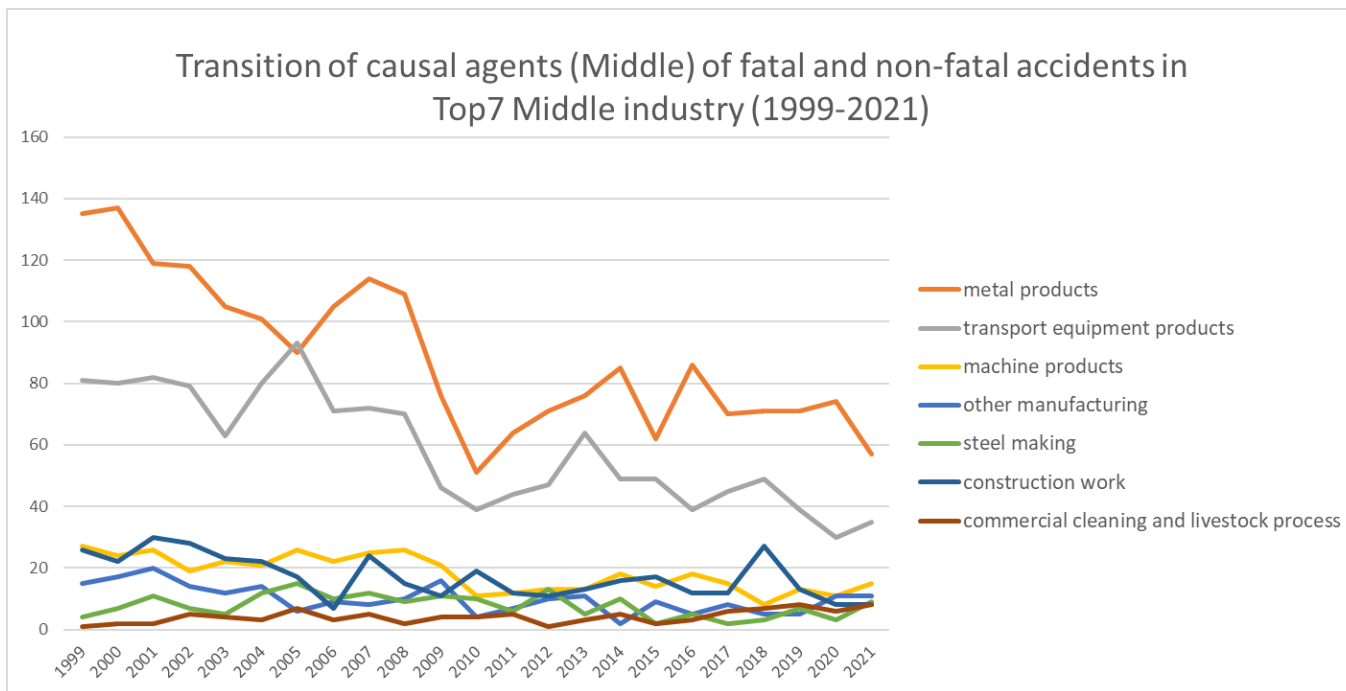

Transition of causal agents (Middle) of fatal and non-fatal accidents as code no. 33 welding equipment (1999-2021)

Transition of causal agents (Middle) of fatal and non-fatal accidents as code no. 33 welding equipment in Large industry (1999-2021)

Transition of causal agents (Middle) of fatal and non-fatal accidents as code no. 33 welding equipment in Middle Industry (1999-2021)

Transition of causal agents (Middle) of fatal and non-fatal accidents in Top10 Small industry (1999-2021)