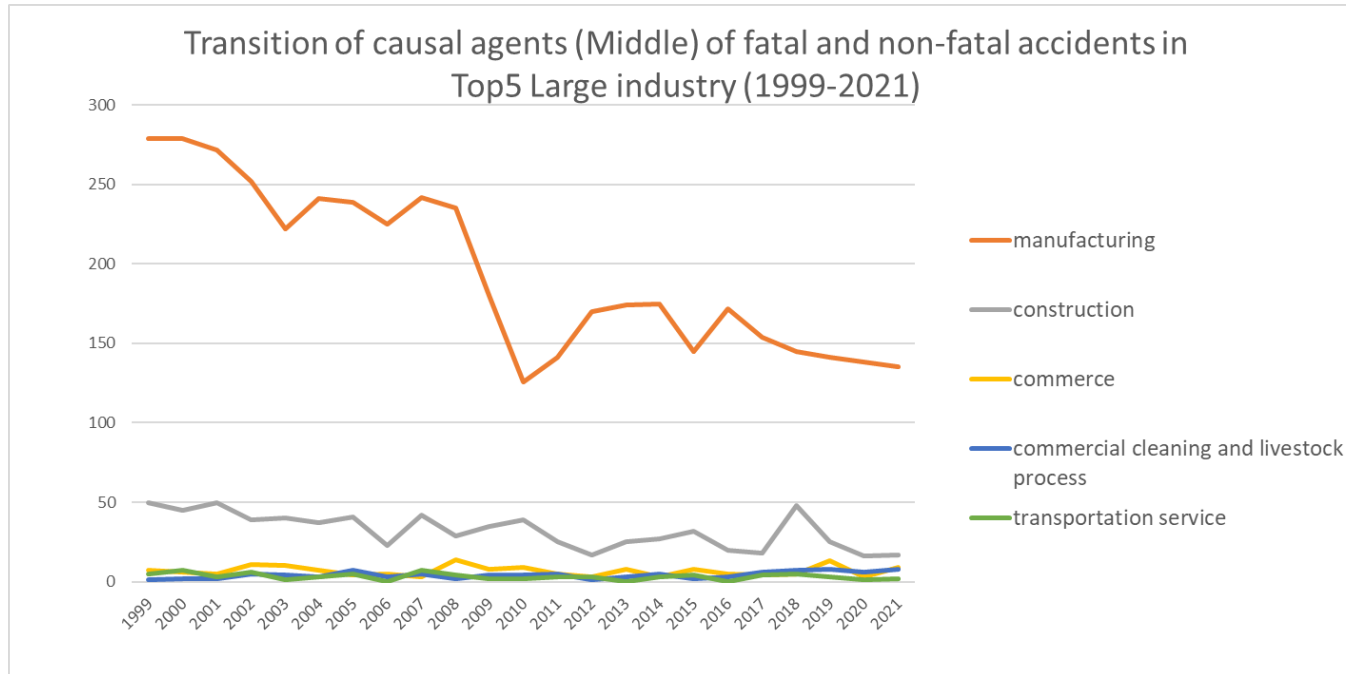

Transition of causal agents (Middle) of fatal and non-fatal accidents as code no. 33 welding equipment (1999-2021)

Transition of causal agents (Middle) of fatal and non-fatal accidents as code no. 33 welding equipment in Large industry (1999-2021)

Transition of causal agents (Middle) of fatal and non-fatal accidents as code no. 33 welding equipment in Middle Industry (1999-2021)

Transition of causal agents (Middle) of fatal and non-fatal accidents in Top10 Small industry (1999-2021)

Transition of causal agents (Middle) of fatal and non-fatal accidents as code no. 33 welding equipment in Small Industry (1999-2021)

Transition of causal agents (Middle) of fatal and non-fatal accidents as code no. 33 welding equipment in Large industry (1999-2021)