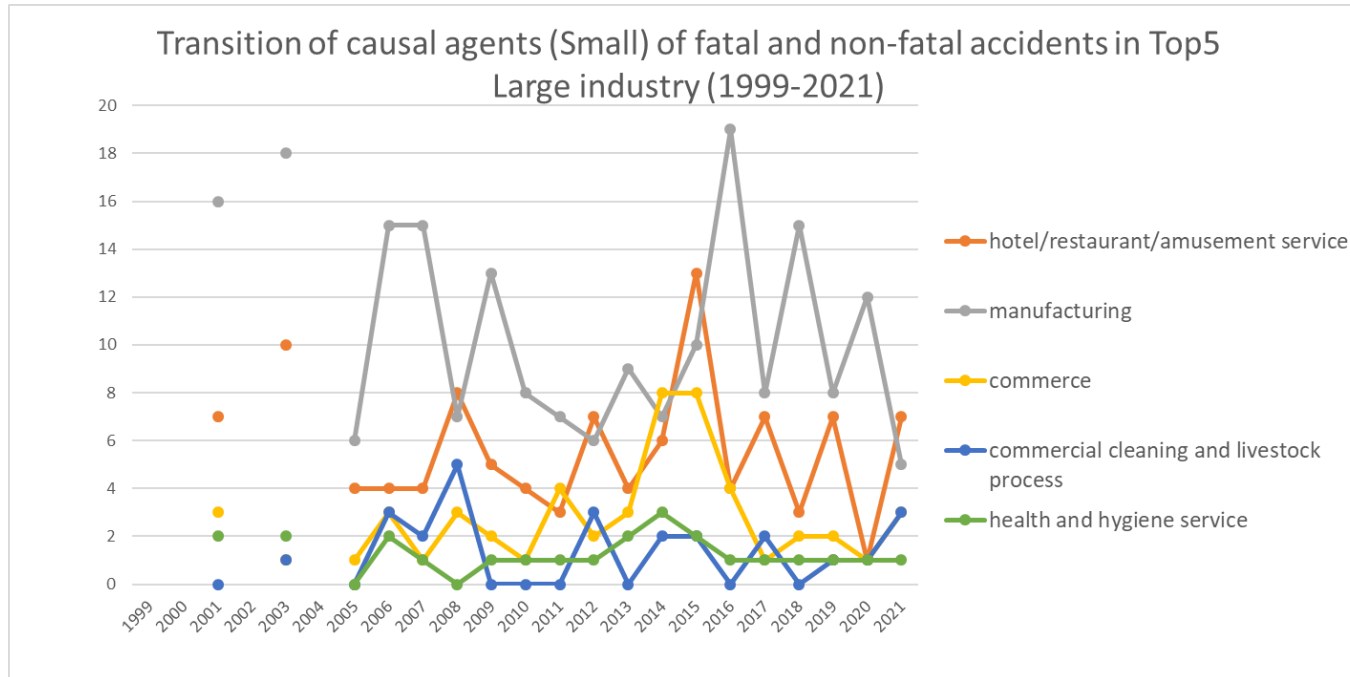

Transition of causal agents (Small) of fatal and non-fatal accidents as code no. 349 other kiln, caldron (1999-2021)

Transition of causal agents (Small) of fatal and non-fatal accidents as code no. 349 other kiln, caldron in Large industry (1999-2021)

Transition of causal agents (Small) of fatal and non-fatal accidents in Top7 Middle industry (1999-2021)

Transition of causal agents (Small) of fatal and non-fatal accidents as code no. 349 other kiln, caldron in Middle Industry (1999-2021)