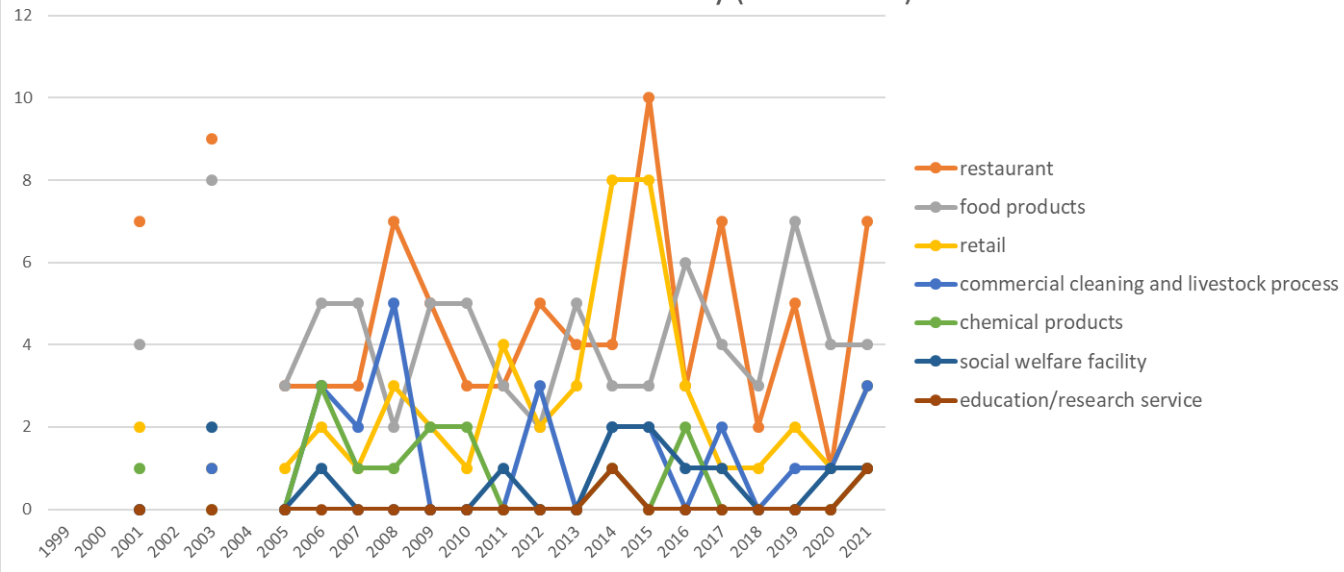

Transition of causal agents (Small) of fatal and non-fatal accidents as code no. 349 other kiln, caldron (1999-2021)

Transition of causal agents (Small) of fatal and non-fatal accidents as code no. 349 other kiln, caldron in Large industry (1999-2021)

Transition of causal agents (Small) of fatal and non-fatal accidents in Top7 Middle industry (1999-2021)

Transition of causal agents (Small) of fatal and non-fatal accidents as code no. 349 other kiln, caldron in Middle Industry (1999-2021)