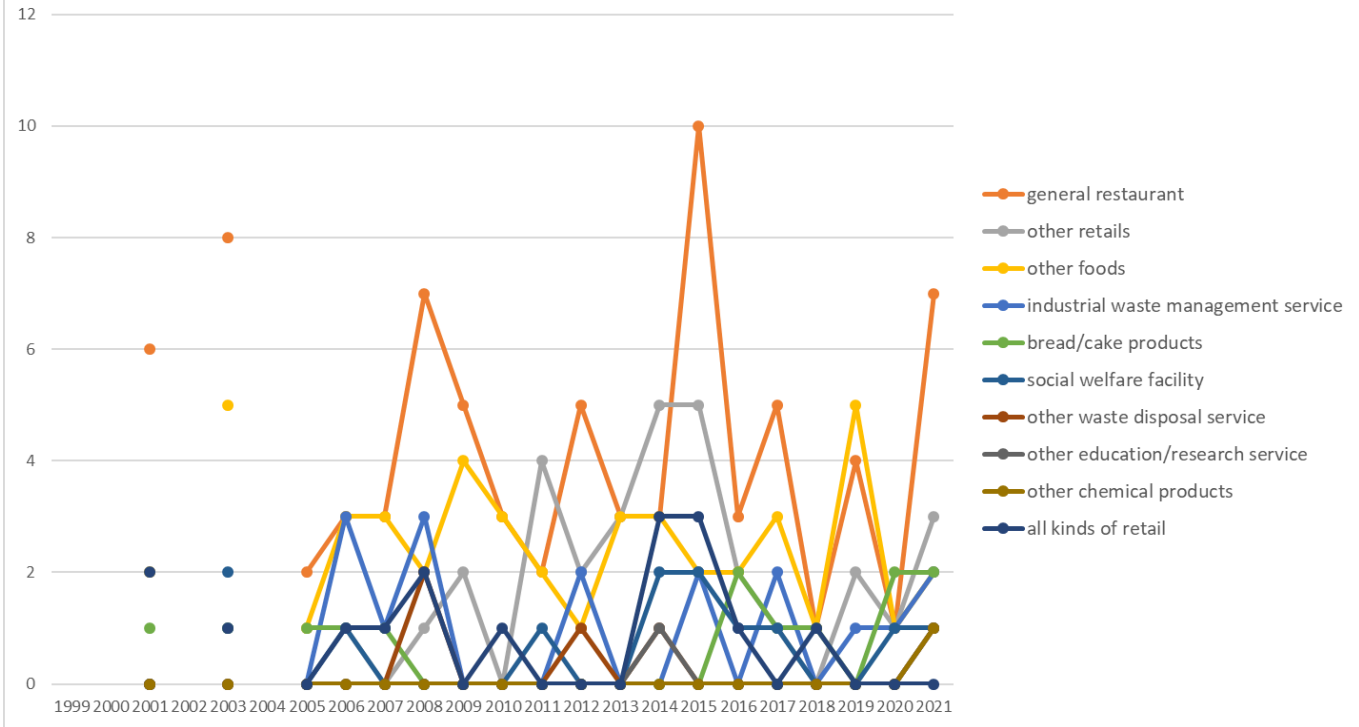

Transition of causal agents (Small) of fatal and non-fatal accidents as code no. 349 other kiln, caldron in Middle Industry (1999-2021)

Transition of causal agents (Small) of fatal and non-fatal accidents in Top10 Small industry (1999-2021)

Transition of causal agents (Small) of fatal and non-fatal accidents as code no. 349 other kiln, caldron in Small Industry (1999-2021)

Transition of causal agents (Small) of fatal and non-fatal accidents as code no. 349 other kiln, caldron in Large industry (1999-2021)

code	Large industry	1999	2000	2001	2002	2003	2004	2005	2006	2007	2008	2009	2010	2011	2012	2013	2014	2015	2016	2017	2018	2019	2020	2021	total	Large industry
14	hotel/restaurant/amusement service			7		10		4	4	4	8	5	4	3	7	4	6	13	4	7	3	7	1	7	108	hotel/restaurant/amusement service
01	manufacturing			16		18		6	15	15	7	13	8	7	6	9	7	10	19	8	15	8	12	5	204	manufacturing
08	commerce			3		1		1	3	1	3	2	1	4	2	3	8	8	4	1	2	2	1	3	53	commerce
15	commercial cleaning and livestock process					1			3	2	5				3		2	2		2		1	1	3	25	commercial cleaning and livestock process
13	health and hygiene service			2		2			2	1		1	1	1	1	2	3	2	1	1	1	1	1	1	24	health and hygiene service
12	education/research service																1							1	2	education/research service