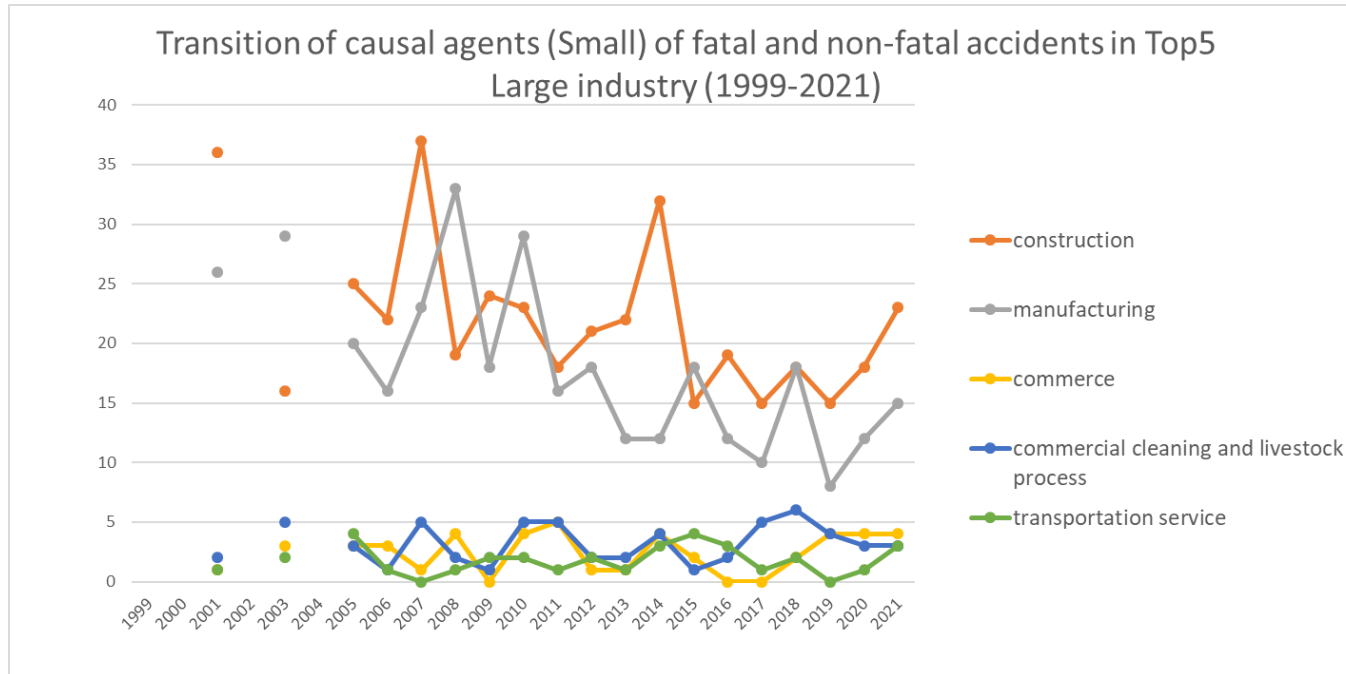

Transition of causal agents (Small) of fatal and non-fatal accidents as code no. 352 electric power facilities (1999-2021)

Transition of causal agents (Small) of fatal and non-fatal accidents as code no. 352 electric power facilities in Large industry (1999-2021)

Transition of causal agents (Small) of fatal and non-fatal accidents in Top7 Middle industry (1999-2021)

Transition of causal agents (Small) of fatal and non-fatal accidents as code no. 352 electric power facilities in Middle Industry (1999-2021)

Transition of causal agents (Small) of fatal and non-fatal accidents in Top10 Small industry (1999-2021)

Transition of causal agents (Small) of fatal and non-fatal accidents as code no. 352 electric power facilities in Small Industry (1999-2021)