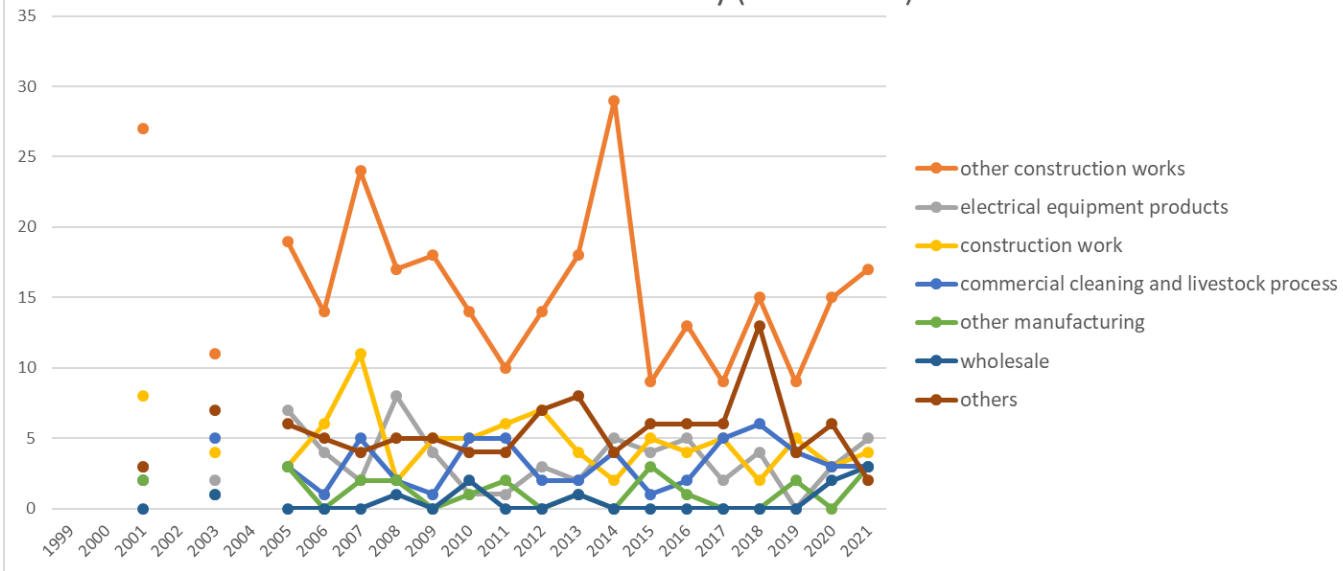

Transition of causal agents (Small) of fatal and non-fatal accidents as code no. 352 electric power facilities (1999-2021)

Transition of causal agents (Small) of fatal and non-fatal accidents as code no. 352 electric power facilities in Large industry (1999-2021)

Transition of causal agents (Small) of fatal and non-fatal accidents in Top7 Middle industry (1999-2021)

Transition of causal agents (Small) of fatal and non-fatal accidents as code no. 352 electric power facilities in Middle Industry (1999-2021)