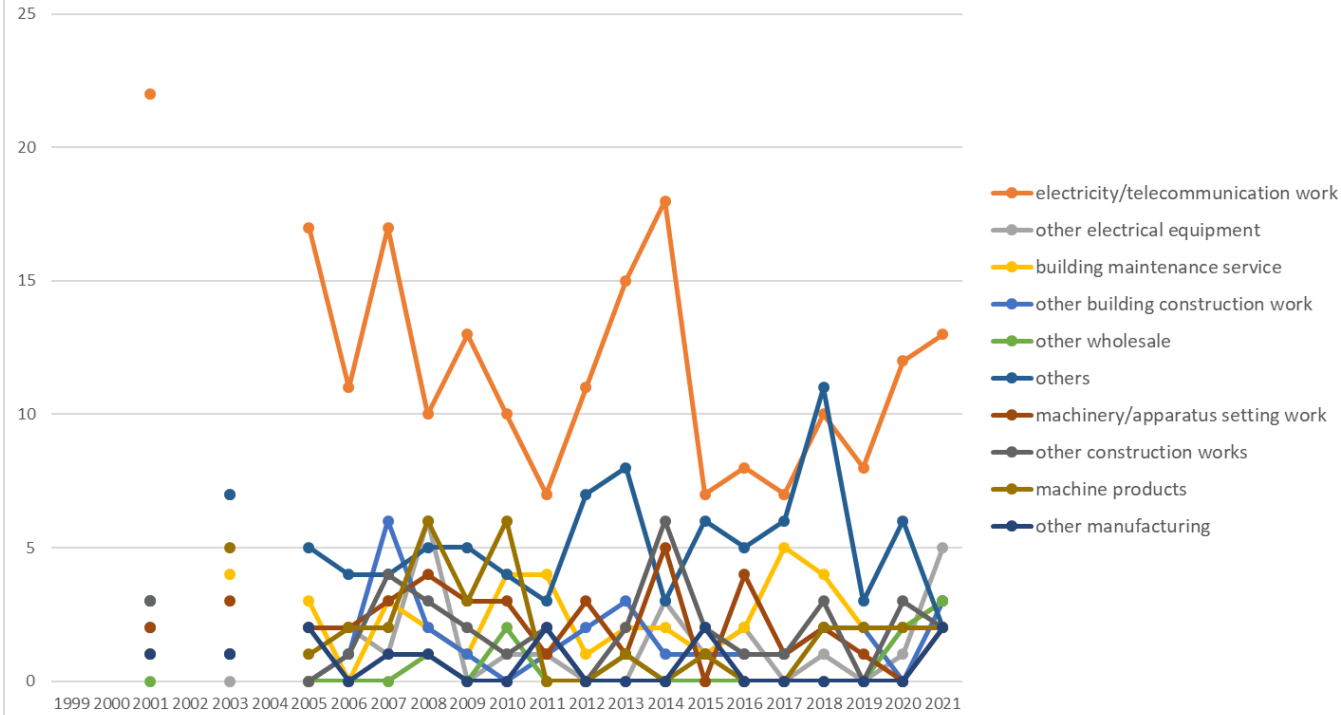

Transition of causal agents (Small) of fatal and non-fatal accidents as code no. 352 electric power facilities in Middle Industry (1999-2021)

Transition of causal agents (Small) of fatal and non-fatal accidents in Top10 Small industry (1999-2021)

Transition of causal agents (Small) of fatal and non-fatal accidents as code no. 352 electric power facilities in Small Industry (1999-2021)

Transition of causal agents (Small) of fatal and non-fatal accidents as code no. 352 electric power facilities in Large industry (1999-2021)

code	Large industry	1999	2000	2001	2002	2003	2004	2005	2006	2007	2008	2009	2010	2011	2012	2013	2014	2015	2016	2017	2018	2019	2020	2021	total	Large industry
03	construction			36		16		25	22	37	19	24	23	18	21	22	32	15	19	15	18	15	18	23	418	construction
01	manufacturing			26		29		20	16	23	33	18	29	16	18	12	12	18	12	10	18	8	12	15	345	manufacturing
08	commerce			1		3		3	3	1	4		4	5	1	1	4	2			2	4	4	4	46	commerce
15	commercial cleaning and livestock process			2		5		3	1	5	2	1	5	5	2	2	4	1	2	5	6	4	3	3	61	commercial cleaning and livestock process
04	transportation service			1		2		4	1		1	2	2	1	2	1	3	4	3	1	2		1	3	34	transportation service
17	others			3		7		6	5	4	5	5	4	4	7	8	4	6	6	6	13	4	6	2	105	others
13	health and hygiene service															1								1	4	health and hygiene service