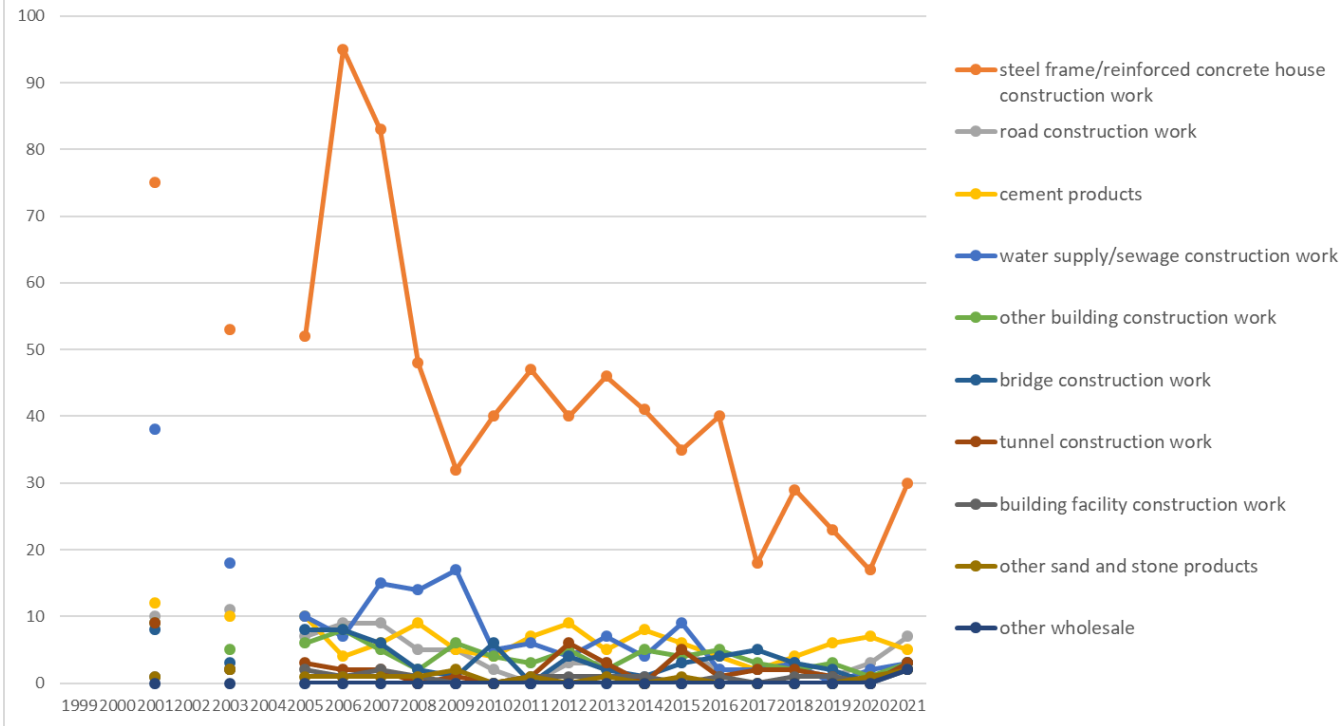

Transition of causal agents (Small) of fatal and non-fatal accidents as code no. 412 timbering (1999-2021)

Transition of causal agents (Small) of fatal and non-fatal accidents as code no. 412 timbering in Large industry (1999-2021)

Transition of causal agents (Small) of fatal and non-fatal accidents as code no. 412 timbering in Middle Industry (1999-2021)

Transition of causal agents (Small) of fatal and non-fatal accidents in Top10 Small industry (1999-2021)

Transition of causal agents (Small) of fatal and non-fatal accidents as code no. 412 timbering in Small Industry (1999-2021)

Transition of causal agents (Small) of fatal and non-fatal accidents as code no. 412 timbering in Large industry (1999-2021)