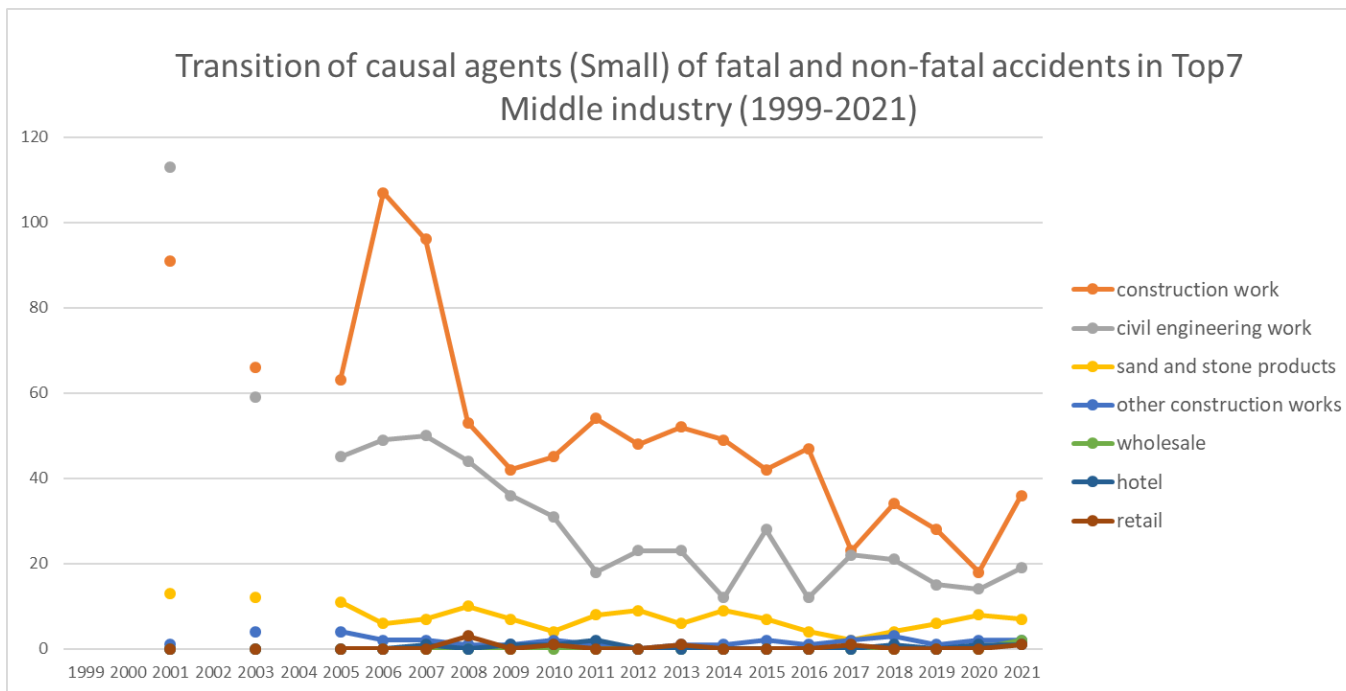

Transition of causal agents (Small) of fatal and non-fatal accidents as code no. 412 timbering (1999-2021)

Transition of causal agents (Small) of fatal and non-fatal accidents as code no. 412 timbering in Large industry (1999-2021)

Transition of causal agents (Small) of fatal and non-fatal accidents as code no. 412 timbering in Middle Industry (1999-2021)

Transition of causal agents (Small) of fatal and non-fatal accidents in Top10 Small industry (1999-2021)