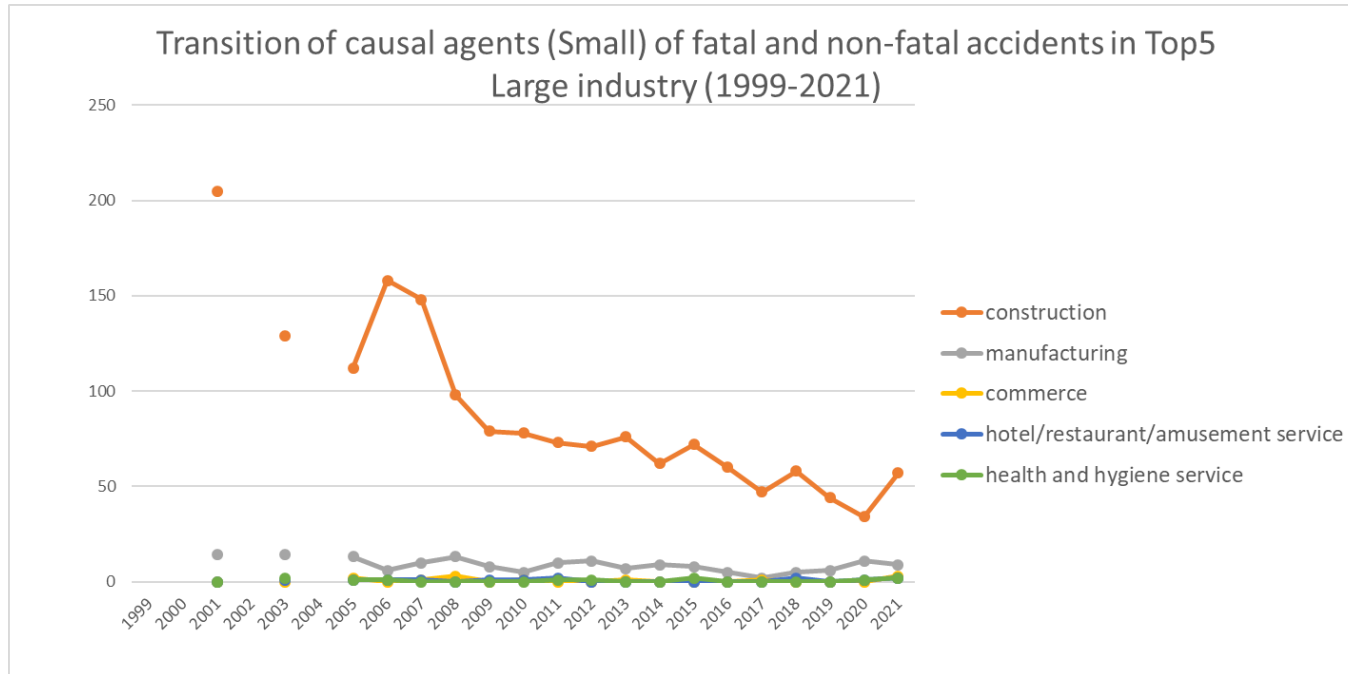

Transition of causal agents (Small) of fatal and non-fatal accidents as code no. 412 timbering (1999-2021)

Transition of causal agents (Small) of fatal and non-fatal accidents as code no. 412 timbering in Large industry (1999-2021)

Transition of causal agents (Small) of fatal and non-fatal accidents as code no. 412 timbering in Middle Industry (1999-2021)

Transition of causal agents (Small) of fatal and non-fatal accidents in Top10 Small industry (1999-2021)

Transition of causal agents (Small) of fatal and non-fatal accidents as code no. 412 timbering in Small Industry (1999-2021)

Transition of causal agents (Small) of fatal and non-fatal accidents as code no. 412 timbering in Large industry (1999-2021)