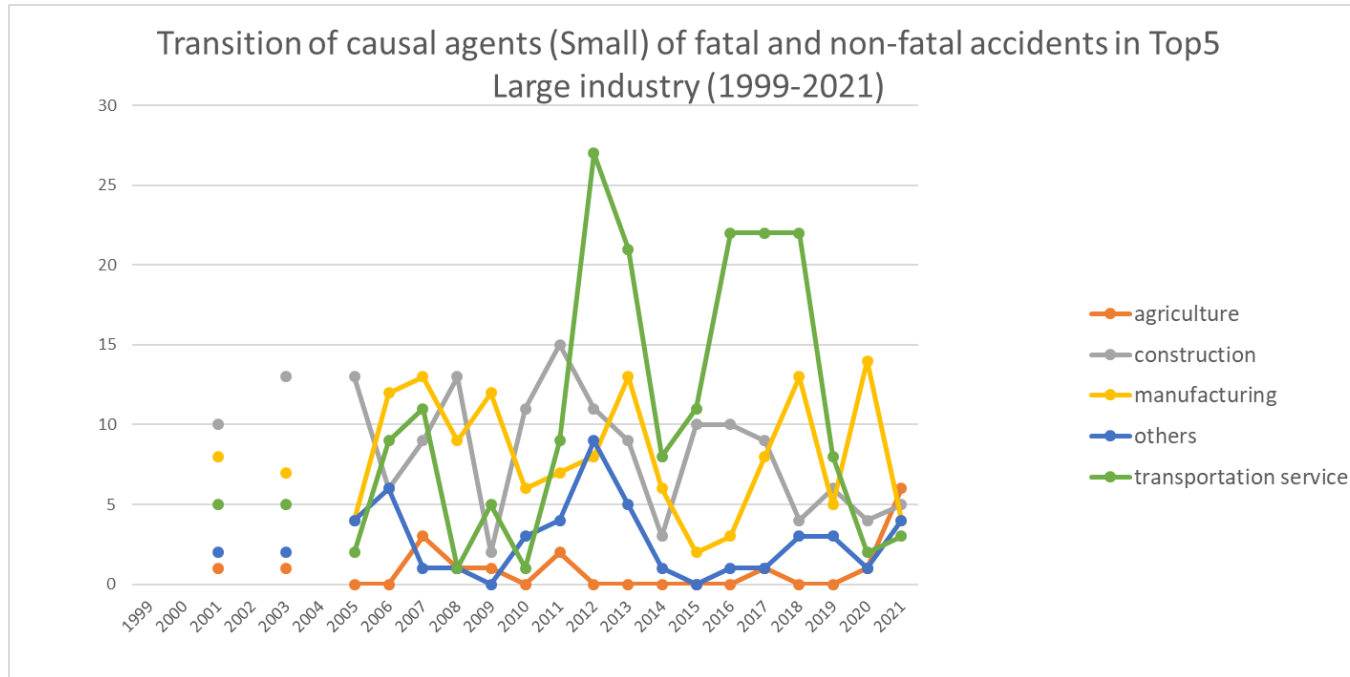

Transition of causal agents (Small) of fatal and non-fatal accidents as code no. 714 abnormal environment (1999-2021)

Transition of causal agents (Small) of fatal and non-fatal accidents as code no. 714 abnormal environment in Large industry (1999-2021)

Transition of causal agents (Small) of fatal and non-fatal accidents as code no. 714 abnormal environment in Middle Industry (1999-2021)

Transition of causal agents (Small) of fatal and non-fatal accidents in Top10 Small industry (1999-2021)

Transition of causal agents (Small) of fatal and non-fatal accidents as code no. 714 abnormal environment in Small Industry (1999-2021)

Transition of causal agents (Small) of fatal and non-fatal accidents as code no. 714 abnormal environment in Large industry (1999-2021)