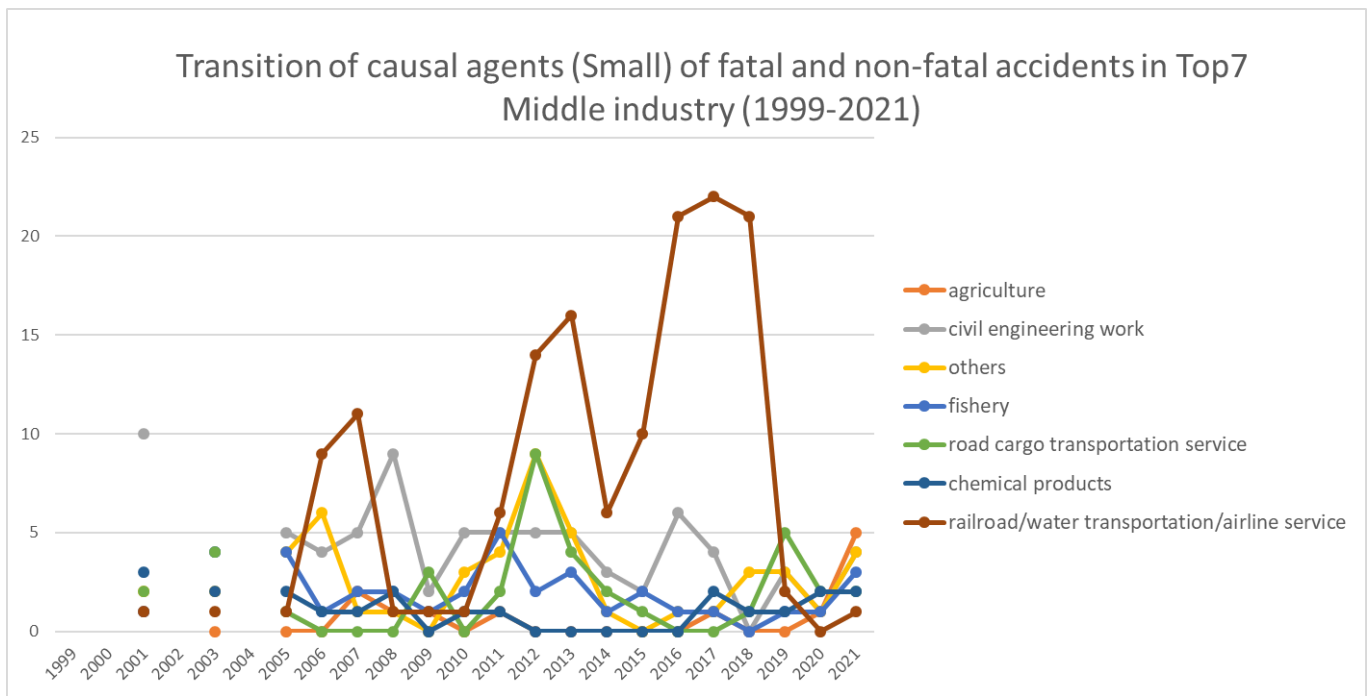

Transition of causal agents (Small) of fatal and non-fatal accidents as code no. 714 abnormal environment (1999-2021)

Transition of causal agents (Small) of fatal and non-fatal accidents as code no. 714 abnormal environment in Large industry (1999-2021)

Transition of causal agents (Small) of fatal and non-fatal accidents as code no. 714 abnormal environment in Middle Industry (1999-2021)

Transition of causal agents (Small) of fatal and non-fatal accidents in Top10 Small industry (1999-2021)

Transition of causal agents (Small) of fatal and non-fatal accidents as code no. 714 abnormal environment in Small Industry (1999-2021)

Transition of causal agents (Small) of fatal and non-fatal accidents as code no. 714 abnormal environment in Large industry (1999-2021)