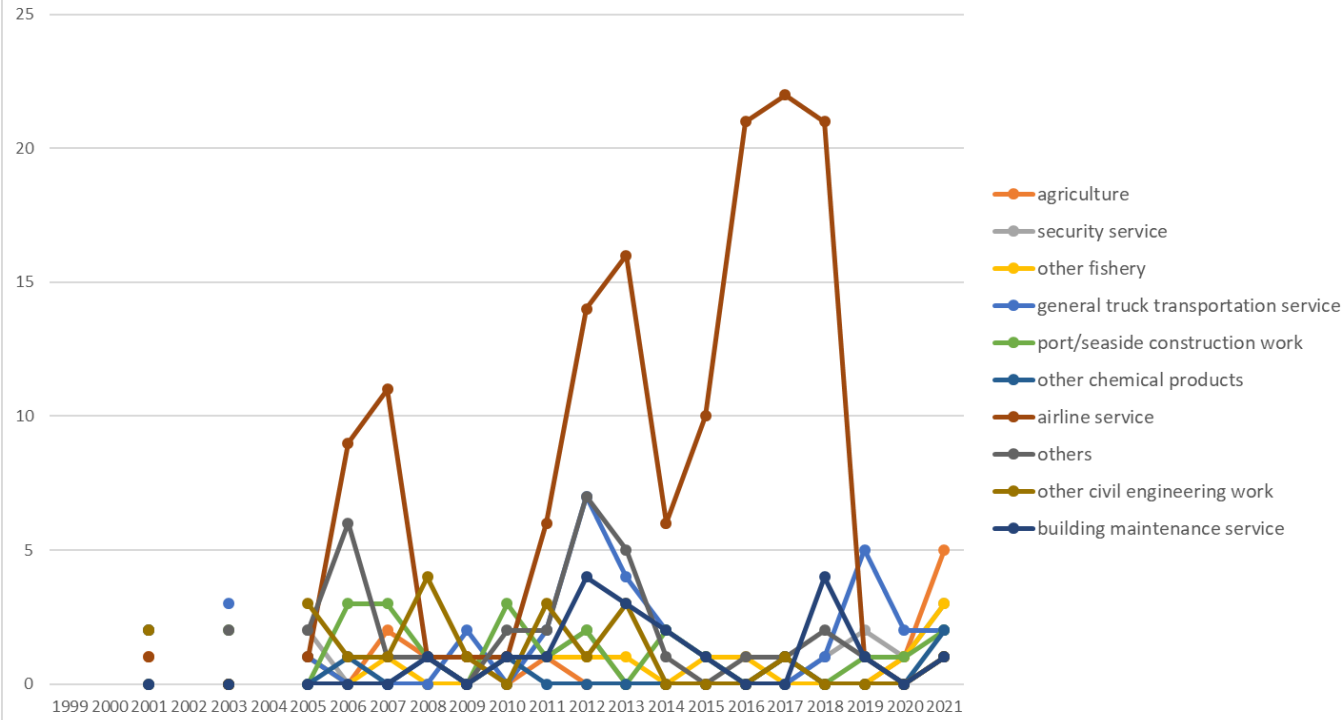

Transition of causal agents (Small) of fatal and non-fatal accidents as code no. 714 abnormal environment (1999-2021)

Transition of causal agents (Small) of fatal and non-fatal accidents as code no. 714 abnormal environment in Large industry (1999-2021)

Transition of causal agents (Small) of fatal and non-fatal accidents as code no. 714 abnormal environment in Middle Industry (1999-2021)

Transition of causal agents (Small) of fatal and non-fatal accidents in Top10 Small industry (1999-2021)

Transition of causal agents (Small) of fatal and non-fatal accidents as code no. 714 abnormal environment in Small Industry (1999-2021)

Transition of causal agents (Small) of fatal and non-fatal accidents as code no. 714 abnormal environment in Large industry (1999-2021)

code	Large industry	1999	2000	2001	2002	2003	2004	2005	2006	2007	2008	2009	2010	2011	2012	2013	2014	2015	2016	2017	2018	2019	2020	2021	total	Large industry
06	agriculture			1		1				3	1	1		2						1			1	6	17	agriculture
03	construction			10		13		13	6	9	13	2	11	15	11	9	3	10	10	9	4	6	4	5	163	construction
01	manufacturing			8		7		4	12	13	9	12	6	7	8	13	6	2	3	8	13	5	14	4	154	manufacturing
17	others			2		2		4	6	1	1		3	4	9	5	1		1	1	3	3	1	4	51	others
04	transportation service			5		5		2	9	11	1	5	1	9	27	21	8	11	22	22	22	8	2	3	194	transportation service
07	livestock/fishery			1		4		4	1	2	4	2	2	5	3	3	1	5	3	2	1	1	1	3	48	livestock/fishery
08	commerce			9		1		7	2		2	2	7	6	10	2	2	2	4	2	5	2		1	66	commerce