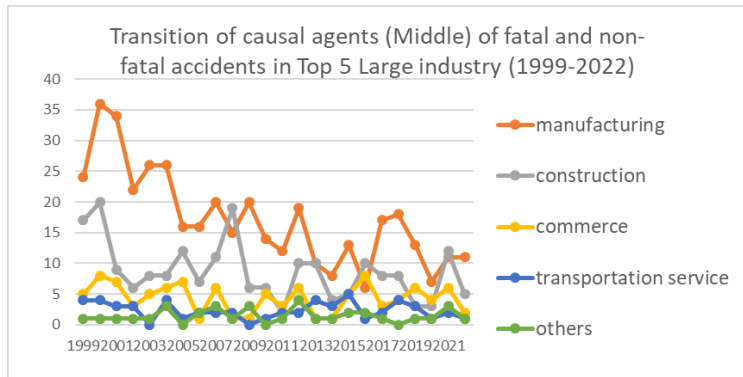

Transition of causal agents (Middle) of fatal and non-fatal accidents as code no. 11 engine (1999-2022)

Transition of causal agents (Middle) of fatal and non-fatal accidents as code no. 11 engine in Large industry (1999-2022)