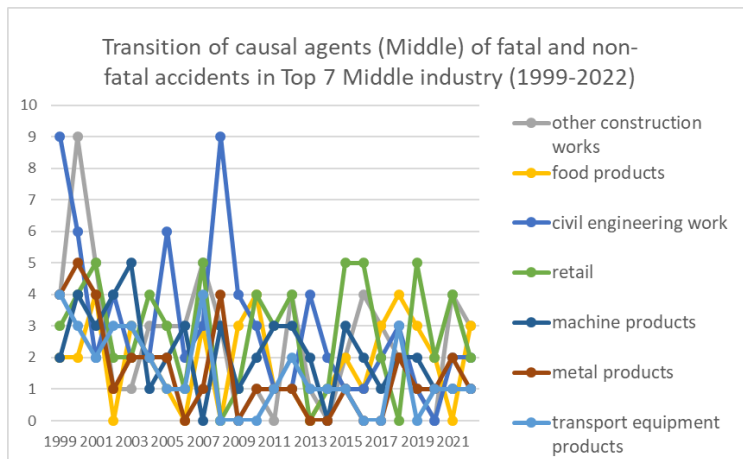

Transition of causal agents (Middle) of fatal and non-fatal accidents as code no. 11 engine (1999-2022)

Transition of causal agents (Middle) of fatal and non-fatal accidents as code no. 11 engine in Large industry (1999-2022)