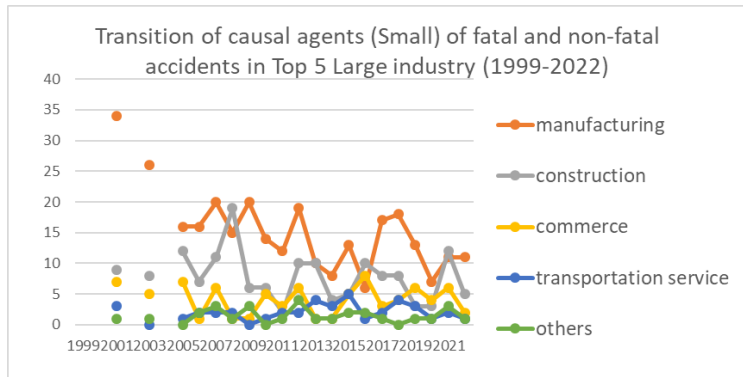

Transition of causal agents (Small) of fatal and non-fatal accidents as code no. 111 engine (1999-2022)

Transition of causal agents (Small) of fatal and non-fatal accidents as code no. 111 engine in Large industry (1999-2022)