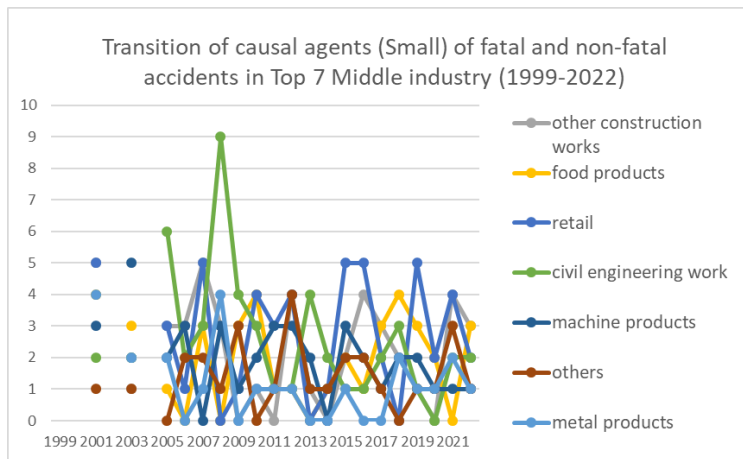

Transition of causal agents (Small) of fatal and non-fatal accidents as code no. 111 engine (1999-2022)

Transition of causal agents (Small) of fatal and non-fatal accidents as code no. 111 engine in Large industry (1999-2022)