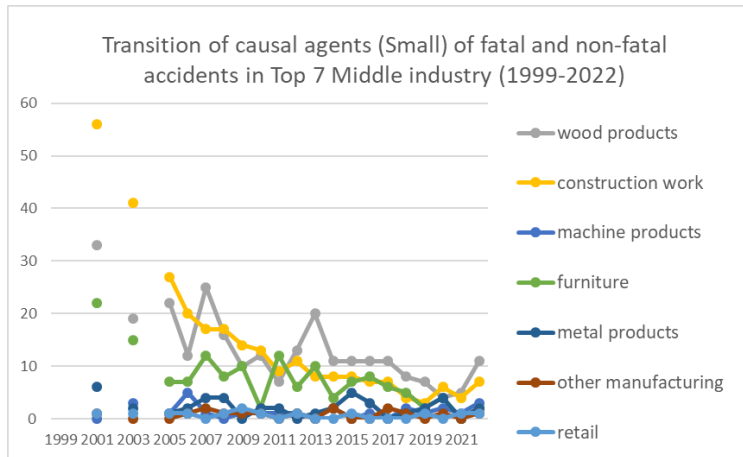

Transition of causal agents (Small) of fatal and non-fatal accidents as code no. 134 hollow chisel mortiser, wood borer (1999-2022)

Transition of causal agents (Small) of fatal and non-fatal accidents as code no. 134 hollow chisel mortiser, wood borer in Large industry (1999-2022)