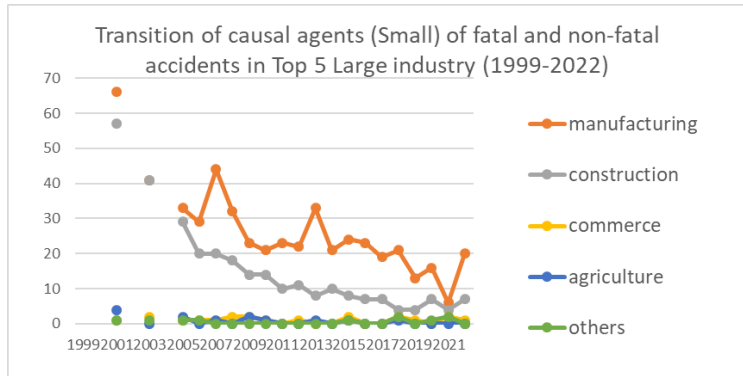

Transition of causal agents (Small) of fatal and non-fatal accidents as code no. 134 hollow chisel mortiser, wood borer (1999-2022)

Transition of causal agents (Small) of fatal and non-fatal accidents as code no. 134 hollow chisel mortiser, wood borer in Large industry (1999-2022)