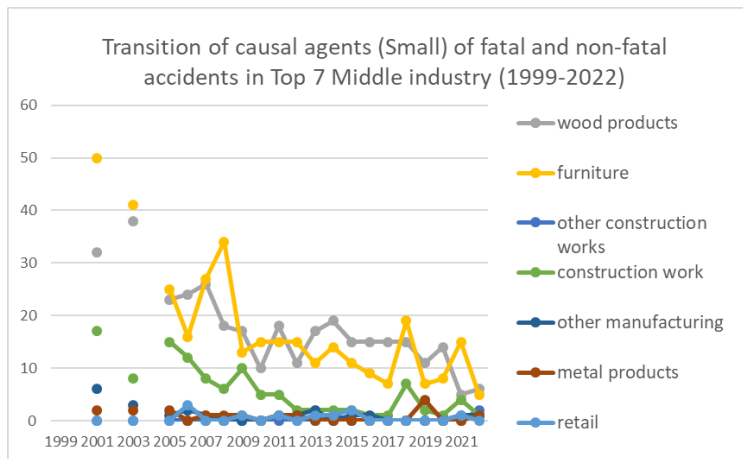

Transition of causal agents (Small) of fatal and non-fatal accidents as code no. 135 chamfering machine, router, woodworking milling machine (1999-2022)

Transition of causal agents (Small) of fatal and non-fatal accidents as code no. 135 chamfering machine, router, woodworking milling machine in Large industry (1999-2022)