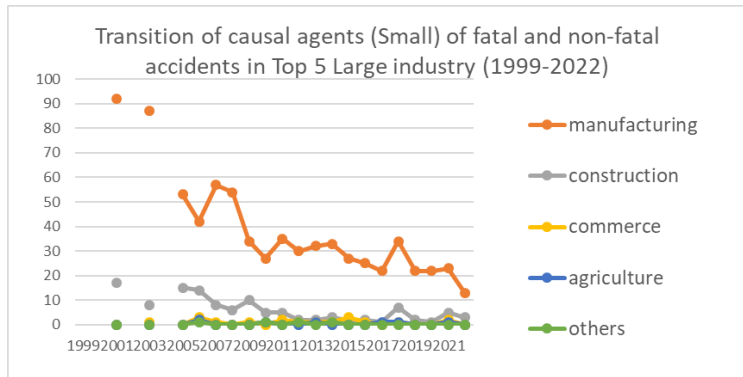

Transition of causal agents (Small) of fatal and non-fatal accidents as code no. 135 chamfering machine, router, woodworking milling machine (1999-2022)

Transition of causal agents (Small) of fatal and non-fatal accidents as code no. 135 chamfering machine, router, woodworking milling machine in Large industry (1999-2022)