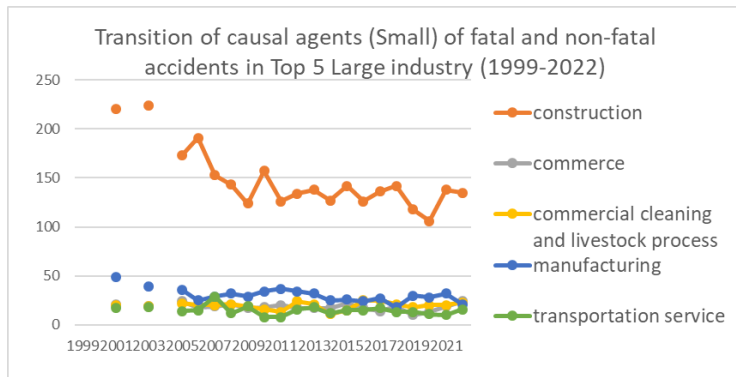

Transition of causal agents (Small) of fatal and non-fatal accidents as code no. 141 leveling, transporting or loading machine (1999-2022)

Transition of causal agents (Small) of fatal and non-fatal accidents as code no. 141 leveling, transporting or loading machine in Large industry (1999-2022)