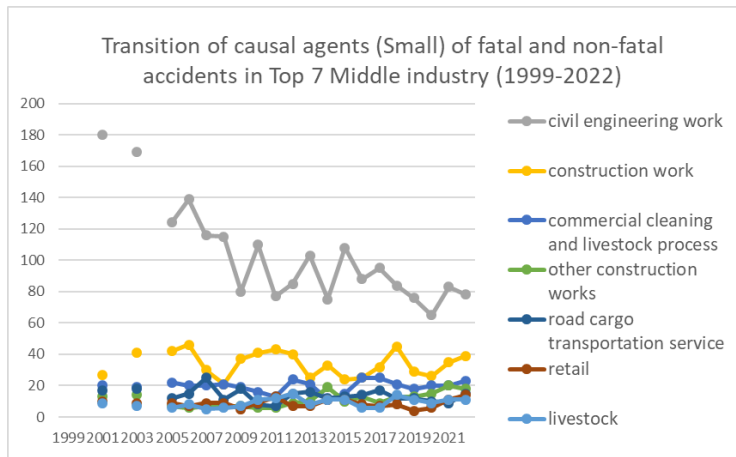

Transition of causal agents (Small) of fatal and non-fatal accidents as code no. 141 leveling, transporting or loading machine (1999-2022)

Transition of causal agents (Small) of fatal and non-fatal accidents as code no. 141 leveling, transporting or loading machine in Large industry (1999-2022)