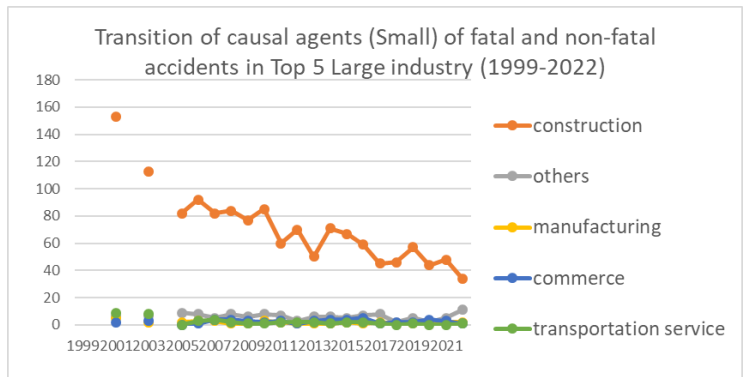

Transition of causal agents (Small) of fatal and non-fatal accidents as code no. 144 hardening machine (1999-2022)

Transition of causal agents (Small) of fatal and non-fatal accidents as code no. 144 hardening machine in Large industry (1999-2022)