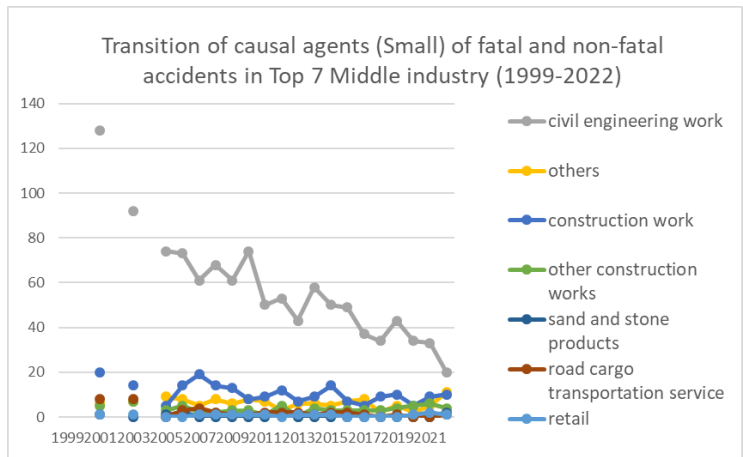

Transition of causal agents (Small) of fatal and non-fatal accidents as code no. 144 hardening machine (1999-2022)

Transition of causal agents (Small) of fatal and non-fatal accidents as code no. 144 hardening machine in Large industry (1999-2022)