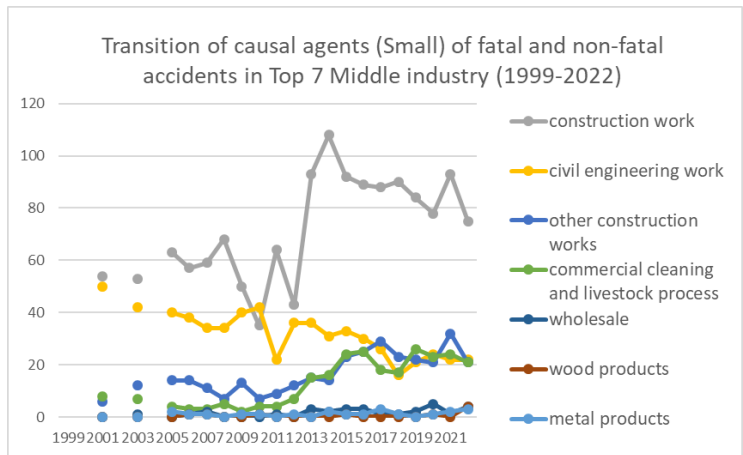

Transition of causal agents (Small) of fatal and non-fatal accidents as code no. 145 demolition machine (1999-2022)

Transition of causal agents (Small) of fatal and non-fatal accidents as code no. 145 demolition machine in Large industry (1999-2022)

Transition of causal agents (Small) of fatal and non-fatal accidents as code no. 145 demolition machine in Middle Industry (1999-2022)

Transition of causal agents (Small) of fatal and non-fatal accidents as code no. 145 demolition machine in Small Industry (1999-2022)