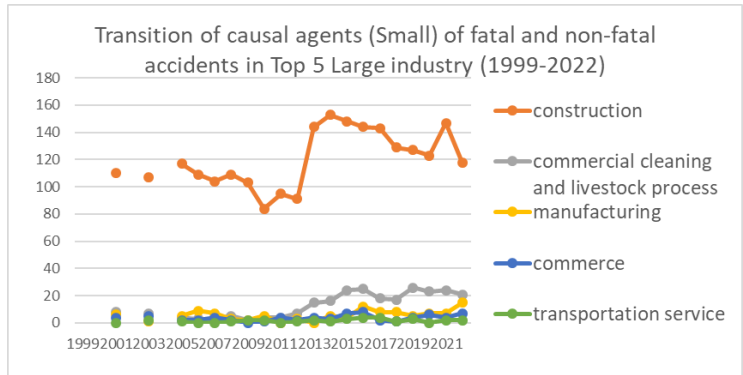

Transition of causal agents (Small) of fatal and non-fatal accidents as code no. 145 demolition machine (1999-2022)

Transition of causal agents (Small) of fatal and non-fatal accidents as code no. 145 demolition machine in Large industry (1999-2022)

Transition of causal agents (Small) of fatal and non-fatal accidents as code no. 145 demolition machine in Middle Industry (1999-2022)

Transition of causal agents (Small) of fatal and non-fatal accidents as code no. 145 demolition machine in Small Industry (1999-2022)