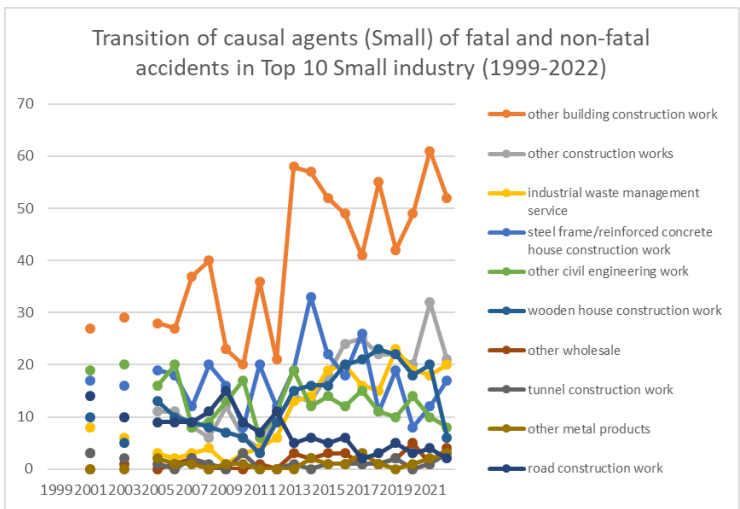

Transition of causal agents (Small) of fatal and non-fatal accidents as code no. 145 demolition machine (1999-2022)

Transition of causal agents (Small) of fatal and non-fatal accidents as code no. 145 demolition machine in Large industry (1999-2022)

Transition of causal agents (Small) of fatal and non-fatal accidents as code no. 145 demolition machine in Middle Industry (1999-2022)

Transition of causal agents (Small) of fatal and non-fatal accidents as code no. 145 demolition machine in Small Industry (1999-2022)