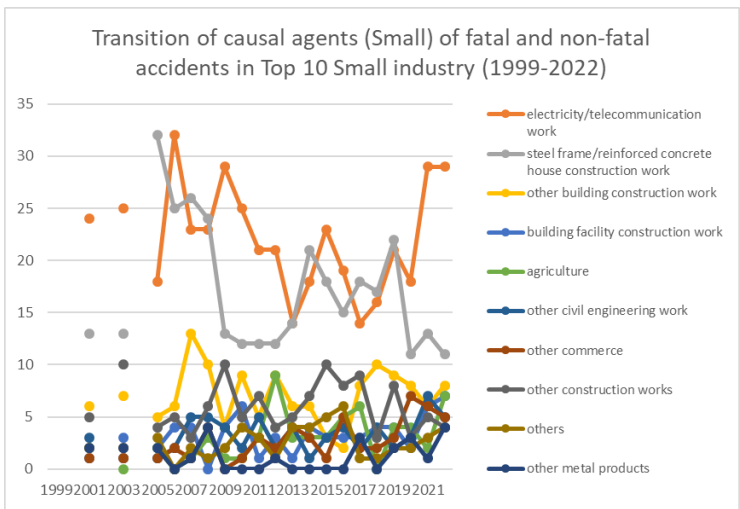

Transition of causal agents (Small) of fatal and non-fatal accidents as code no. 146 vehicle for high lift work (1999-2022)

Transition of causal agents (Small) of fatal and non-fatal accidents as code no. 146 vehicle for high lift work in Large industry (1999-2022)

Transition of causal agents (Small) of fatal and non-fatal accidents as code no. 146 vehicle for high lift work in Middle Industry (1999-2022)

Transition of causal agents (Small) of fatal and non-fatal accidents as code no. 146 vehicle for high lift work in Small Industry (1999-2022)