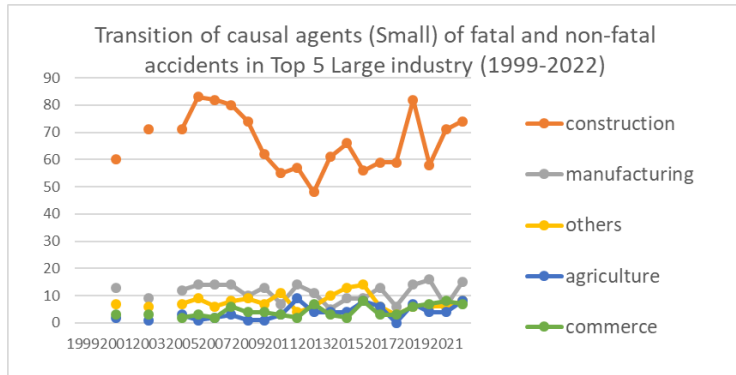

Transition of causal agents (Small) of fatal and non-fatal accidents as code no. 146 vehicle for high lift work (1999-2022)

Transition of causal agents (Small) of fatal and non-fatal accidents as code no. 146 vehicle for high lift work in Large industry (1999-2022)

Transition of causal agents (Small) of fatal and non-fatal accidents as code no. 146 vehicle for high lift work in Middle Industry (1999-2022)

Transition of causal agents (Small) of fatal and non-fatal accidents as code no. 146 vehicle for high lift work in Small Industry (1999-2022)