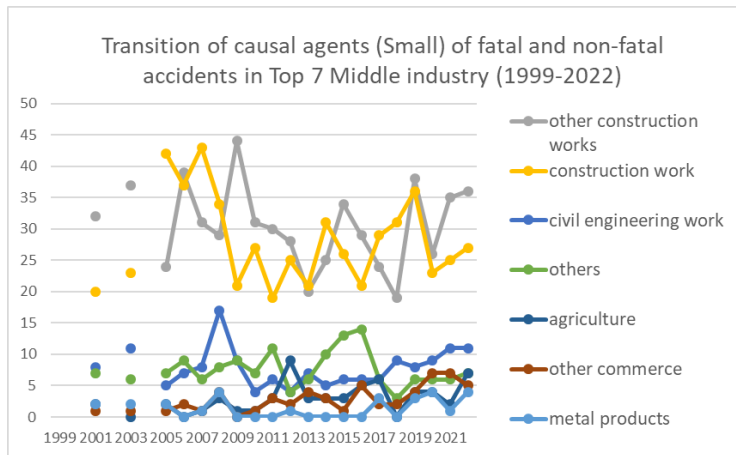

Transition of causal agents (Small) of fatal and non-fatal accidents as code no. 146 vehicle for high lift work (1999-2022)

Transition of causal agents (Small) of fatal and non-fatal accidents as code no. 146 vehicle for high lift work in Large industry (1999-2022)

Transition of causal agents (Small) of fatal and non-fatal accidents as code no. 146 vehicle for high lift work in Middle Industry (1999-2022)

Transition of causal agents (Small) of fatal and non-fatal accidents as code no. 146 vehicle for high lift work in Small Industry (1999-2022)