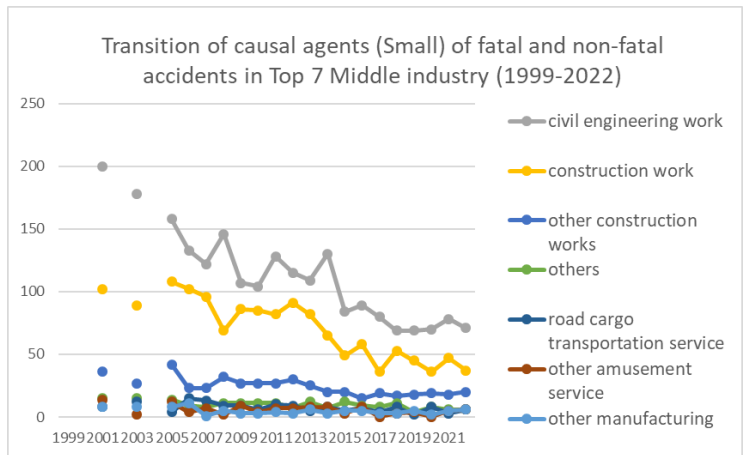

Transition of causal agents (Small) of fatal and non-fatal accidents as code no. 149 other construction machines (1999-2022)

Transition of causal agents (Small) of fatal and non-fatal accidents as code no. 149 other construction machines in Large industry (1999-2022)