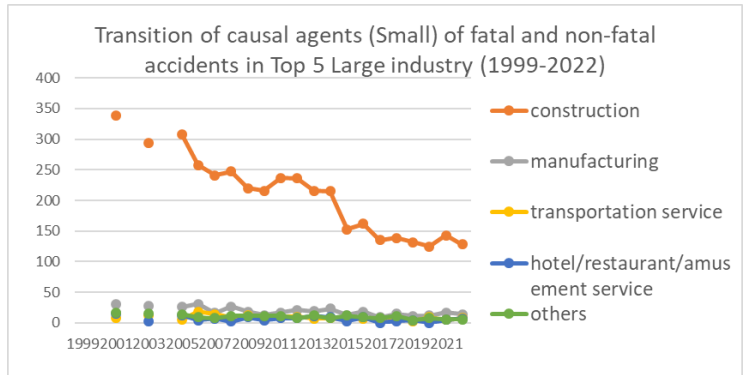

Transition of causal agents (Small) of fatal and non-fatal accidents as code no. 149 other construction machines (1999-2022)

Transition of causal agents (Small) of fatal and non-fatal accidents as code no. 149 other construction machines in Large industry (1999-2022)