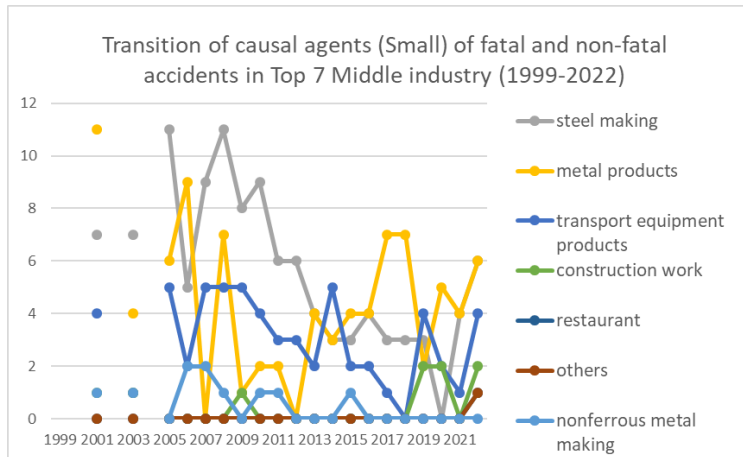

Transition of causal agents (Small) of fatal and non-fatal accidents as code no. 155 forging pressure hammer (1999-2022)

Transition of causal agents (Small) of fatal and non-fatal accidents as code no. 155 forging pressure hammer in Large industry (1999-2022)