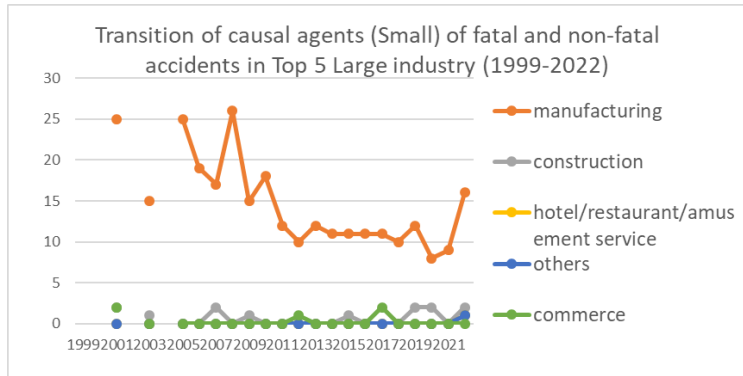

Transition of causal agents (Small) of fatal and non-fatal accidents as code no. 155 forging pressure hammer (1999-2022)

Transition of causal agents (Small) of fatal and non-fatal accidents as code no. 155 forging pressure hammer in Large industry (1999-2022)