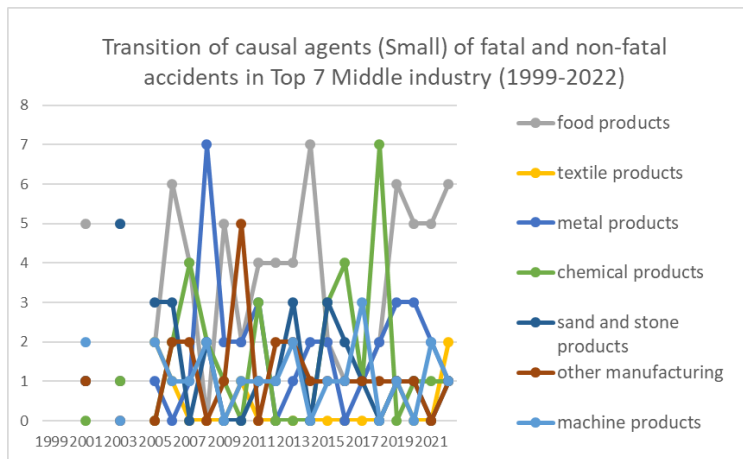

Transition of causal agents (Small) of fatal and non-fatal accidents as code no. 161 centrifugal machine (1999-2022)

Transition of causal agents (Small) of fatal and non-fatal accidents as code no. 161 centrifugal machine in Large industry (1999-2022)