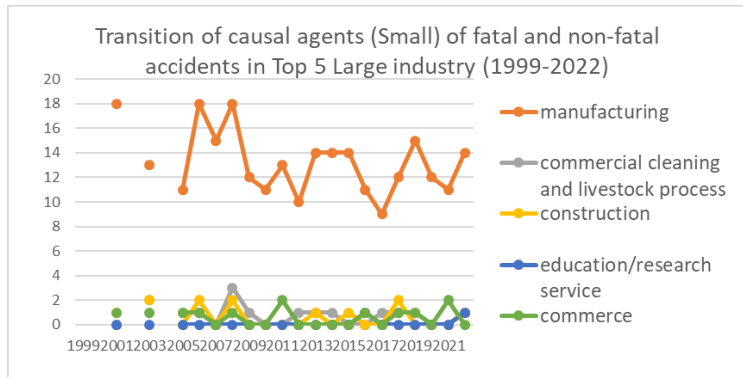

Transition of causal agents (Small) of fatal and non-fatal accidents as code no. 161 centrifugal machine (1999-2022)

Transition of causal agents (Small) of fatal and non-fatal accidents as code no. 161 centrifugal machine in Large industry (1999-2022)