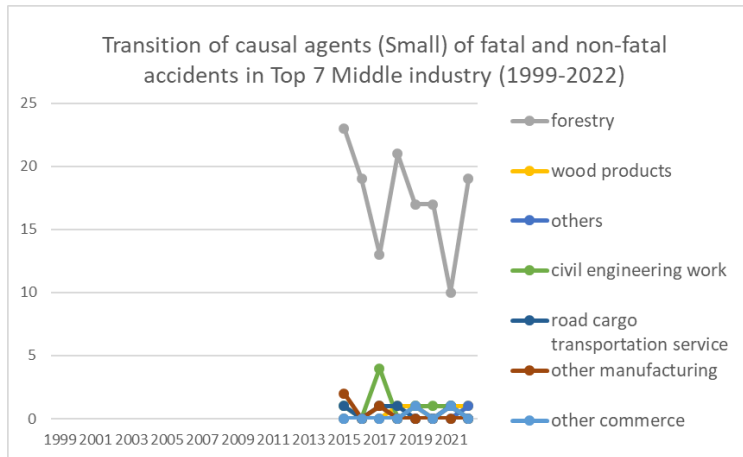

Transition of causal agents (Small) of fatal and non-fatal accidents as code no. 172 mobile logging machine (1999-2022)

Transition of causal agents (Small) of fatal and non-fatal accidents as code no. 172 mobile logging machine in Large industry (1999-2022)