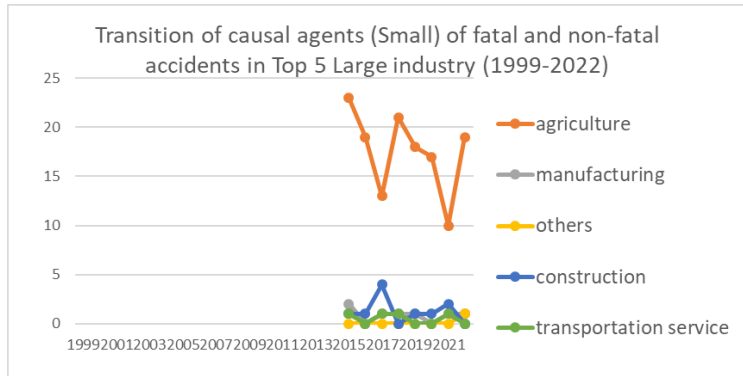

Transition of causal agents (Small) of fatal and non-fatal accidents as code no. 172 mobile logging machine (1999-2022)

Transition of causal agents (Small) of fatal and non-fatal accidents as code no. 172 mobile logging machine in Large industry (1999-2022)