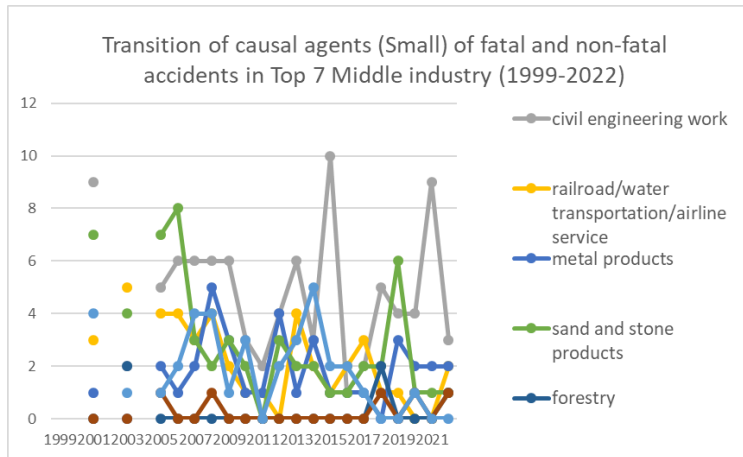

Transition of causal agents (Small) of fatal and non-fatal accidents as code no. 223 railway equipment (1999-2022)

Transition of causal agents (Small) of fatal and non-fatal accidents as code no. 223 railway equipment in Large industry (1999-2022)