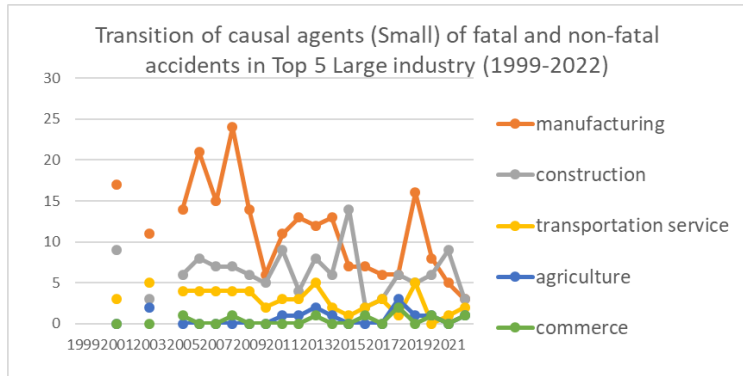

Transition of causal agents (Small) of fatal and non-fatal accidents as code no. 223 railway equipment (1999-2022)

Transition of causal agents (Small) of fatal and non-fatal accidents as code no. 223 railway equipment in Large industry (1999-2022)