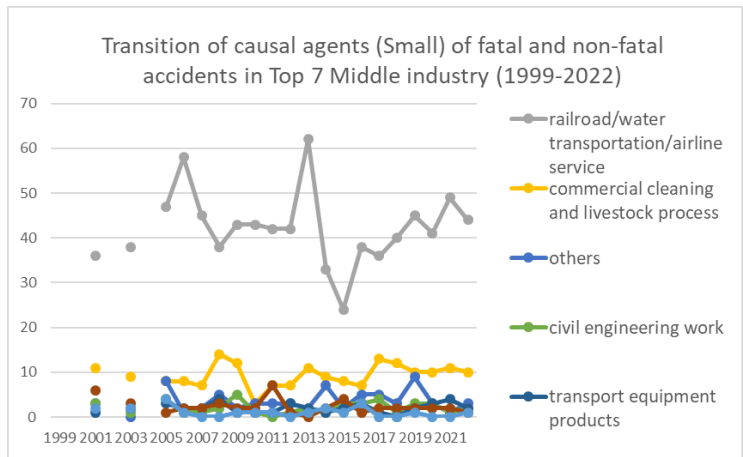

Transition of causal agents (Small) of fatal and non-fatal accidents as code no. 232 railway vehicle (1999-2022)

Transition of causal agents (Small) of fatal and non-fatal accidents as code no. 232 railway vehicle in Large industry (1999-2022)