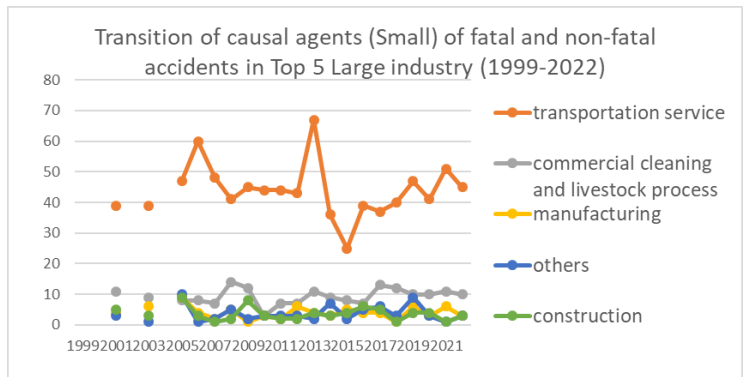

Transition of causal agents (Small) of fatal and non-fatal accidents as code no. 232 railway vehicle (1999-2022)

Transition of causal agents (Small) of fatal and non-fatal accidents as code no. 232 railway vehicle in Large industry (1999-2022)