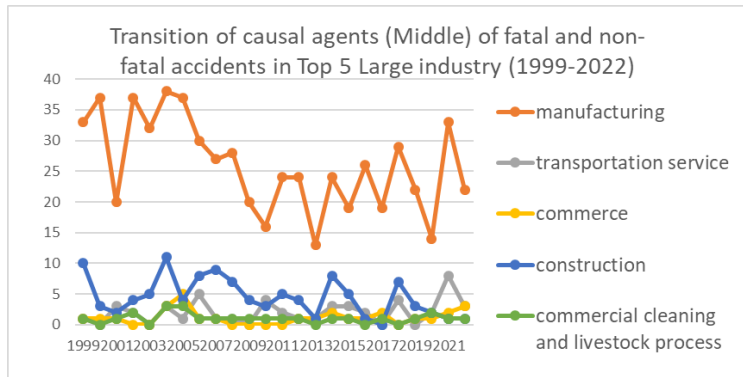

Transition of causal agents (Middle) of fatal and non-fatal accidents as code no. 32 chemical facilities (1999-2022)

Transition of causal agents (Middle) of fatal and non-fatal accidents as code no. 32 chemical facilities in Large industry (1999-2022)