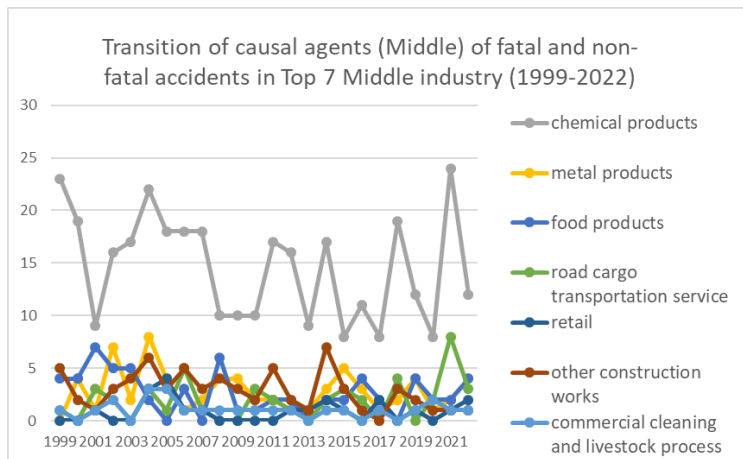

Transition of causal agents (Middle) of fatal and non-fatal accidents as code no. 32 chemical facilities (1999-2022)

Transition of causal agents (Middle) of fatal and non-fatal accidents as code no. 32 chemical facilities in Large industry (1999-2022)