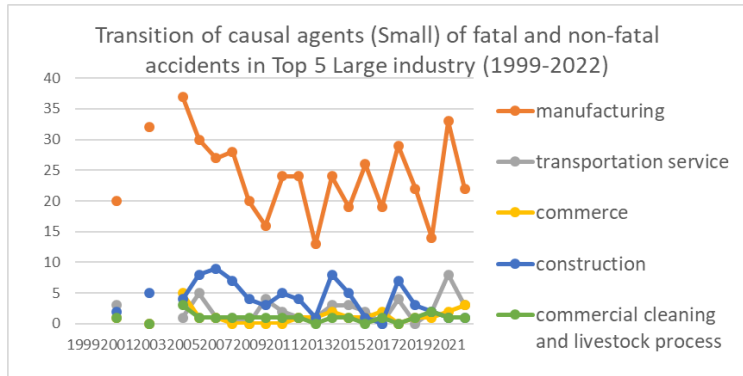

Transition of causal agents (Small) of fatal and non-fatal accidents as code no. 321 chemical facilities (1999-2022)

Transition of causal agents (Small) of fatal and non-fatal accidents as code no. 321 chemical facilities in Large industry (1999-2022)