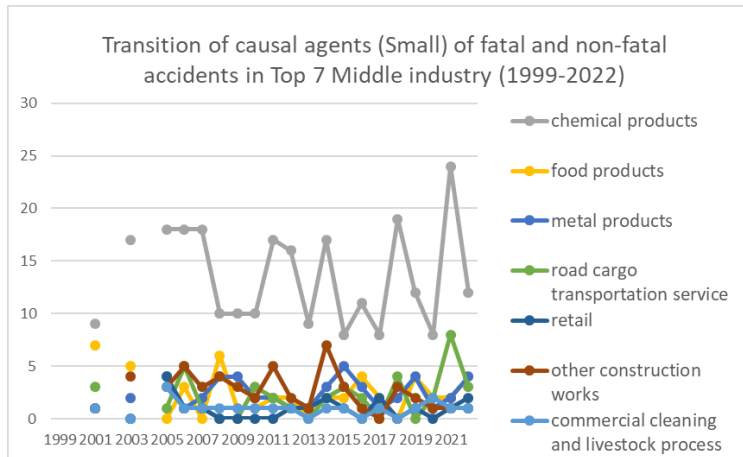

Transition of causal agents (Small) of fatal and non-fatal accidents as code no. 321 chemical facilities (1999-2022)

Transition of causal agents (Small) of fatal and non-fatal accidents as code no. 321 chemical facilities in Large industry (1999-2022)