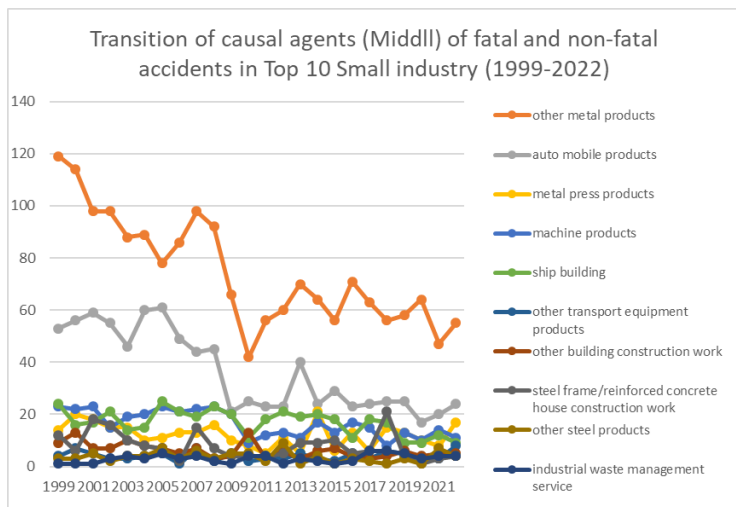

Transition of causal agents (Middle) of fatal and non-fatal accidents as code no. 33 welding equipment (1999-2022)

Transition of causal agents (Middle) of fatal and non-fatal accidents as code no. 33 welding equipment in Large industry (1999-2022)

Transition of causal agents (Middle) of fatal and non-fatal accidents as code no. 33 welding equipment in Middle Industry (1999-2022)

Transition of causal agents (Middle) of fatal and non-fatal accidents as code no. 33 welding equipment in Middle Industry (1999-2022)