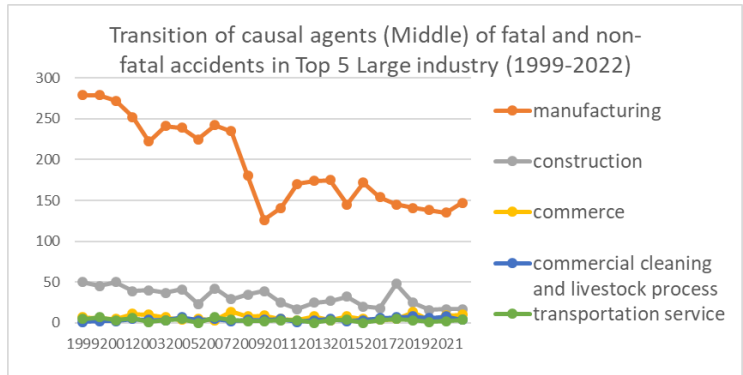

Transition of causal agents (Middle) of fatal and non-fatal accidents as code no. 33 welding equipment (1999-2022)

Transition of causal agents (Middle) of fatal and non-fatal accidents as code no. 33 welding equipment in Large industry (1999-2022)

Transition of causal agents (Middle) of fatal and non-fatal accidents as code no. 33 welding equipment in Middle Industry (1999-2022)

Transition of causal agents (Middle) of fatal and non-fatal accidents as code no. 33 welding equipment in Middle Industry (1999-2022)