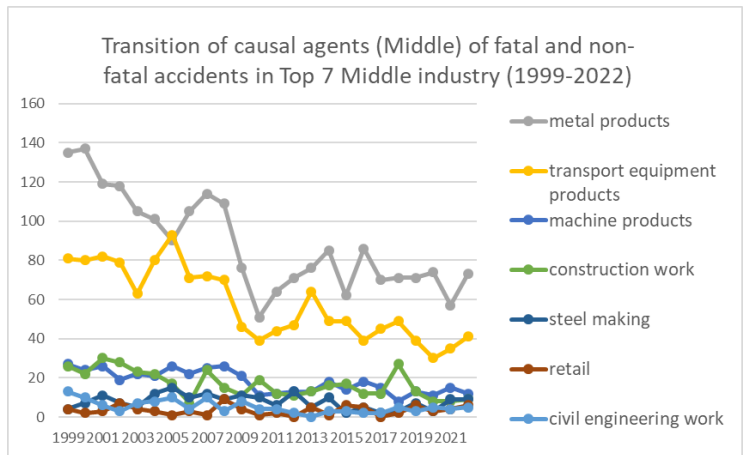

Transition of causal agents (Middle) of fatal and non-fatal accidents as code no. 33 welding equipment (1999-2022)

Transition of causal agents (Middle) of fatal and non-fatal accidents as code no. 33 welding equipment in Large industry (1999-2022)

Transition of causal agents (Middle) of fatal and non-fatal accidents as code no. 33 welding equipment in Middle Industry (1999-2022)

Transition of causal agents (Middle) of fatal and non-fatal accidents as code no. 33 welding equipment in Middle Industry (1999-2022)