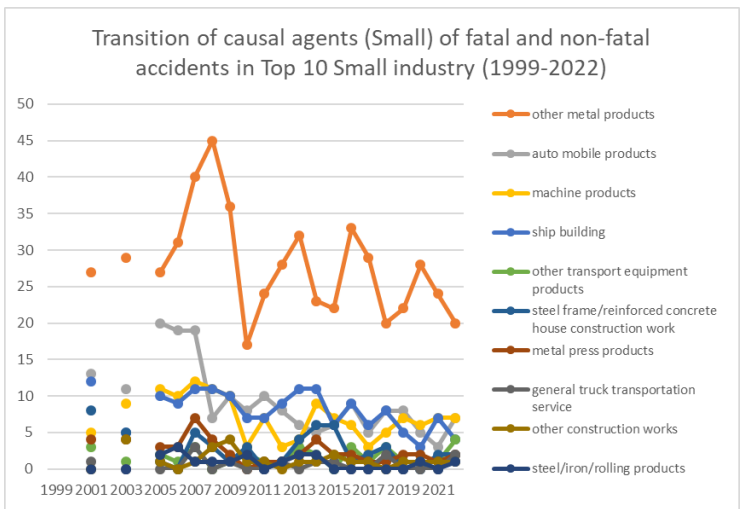

Transition of causal agents (Small) of fatal and non-fatal accidents as code no. 332 arc welding equipment (1999-2022)

Transition of causal agents (Small) of fatal and non-fatal accidents as code no. 332 arc welding equipment in Large industry (1999-2022)

Transition of causal agents (Small) of fatal and non-fatal accidents as code no. 332 arc welding equipment in Middle Industry (1999-2022)

Transition of causal agents (Small) of fatal and non-fatal accidents as code no. 332 arc welding equipment in Small Industry (1999-2022)