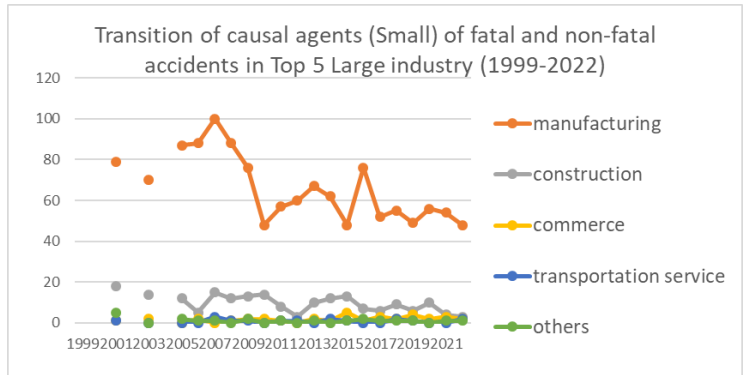

Transition of causal agents (Small) of fatal and non-fatal accidents as code no. 332 arc welding equipment (1999-2022)

Transition of causal agents (Small) of fatal and non-fatal accidents as code no. 332 arc welding equipment in Large industry (1999-2022)

Transition of causal agents (Small) of fatal and non-fatal accidents as code no. 332 arc welding equipment in Middle Industry (1999-2022)

Transition of causal agents (Small) of fatal and non-fatal accidents as code no. 332 arc welding equipment in Small Industry (1999-2022)