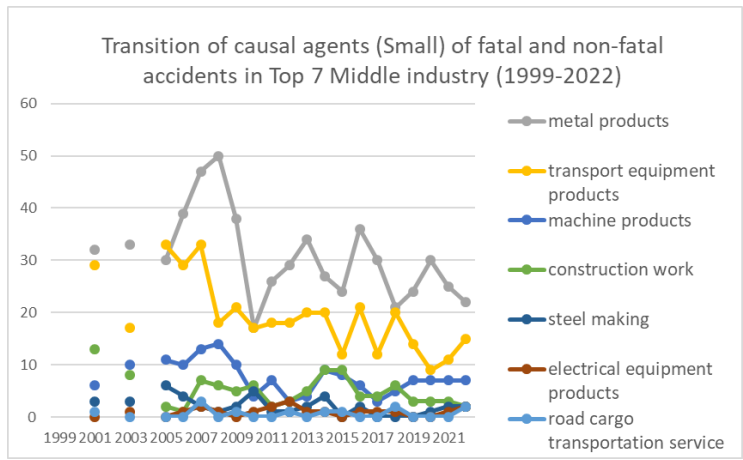

Transition of causal agents (Small) of fatal and non-fatal accidents as code no. 332 arc welding equipment (1999-2022)

Transition of causal agents (Small) of fatal and non-fatal accidents as code no. 332 arc welding equipment in Large industry (1999-2022)

Transition of causal agents (Small) of fatal and non-fatal accidents as code no. 332 arc welding equipment in Middle Industry (1999-2022)

Transition of causal agents (Small) of fatal and non-fatal accidents as code no. 332 arc welding equipment in Small Industry (1999-2022)