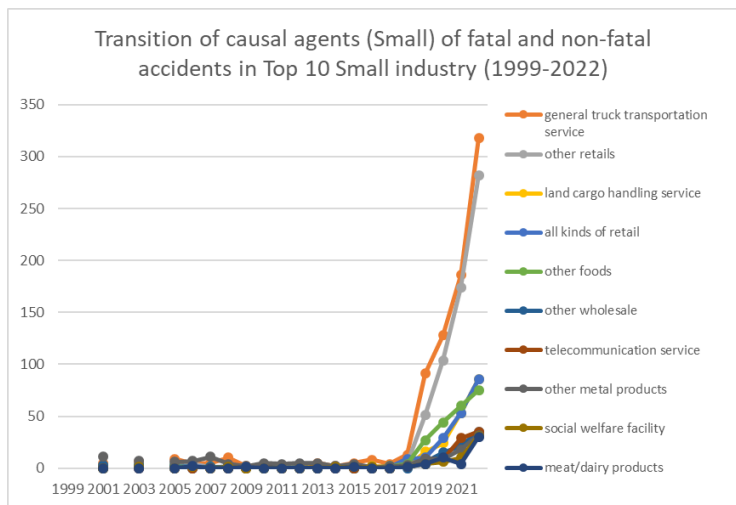

Transition of causal agents (Small) of fatal and non-fatal accidents as code no. 361 human power cranes (1999-2022)

Transition of causal agents (Small) of fatal and non-fatal accidents as code no. 361 human power cranes in Large industry (1999-2022)

Transition of causal agents (Small) of fatal and non-fatal accidents as code no. 361 human power cranes in Middle Industry (1999-2022)

Transition of causal agents (Small) of fatal and non-fatal accidents as code no. 361 human power cranes in Small Industry (1999-2022)