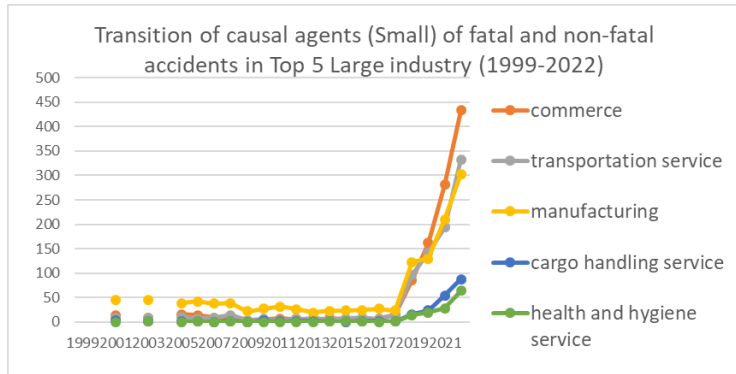

Transition of causal agents (Small) of fatal and non-fatal accidents as code no. 361 human power cranes (1999-2022)

Transition of causal agents (Small) of fatal and non-fatal accidents as code no. 361 human power cranes in Large industry (1999-2022)

Transition of causal agents (Small) of fatal and non-fatal accidents as code no. 361 human power cranes in Middle Industry (1999-2022)

Transition of causal agents (Small) of fatal and non-fatal accidents as code no. 361 human power cranes in Small Industry (1999-2022)