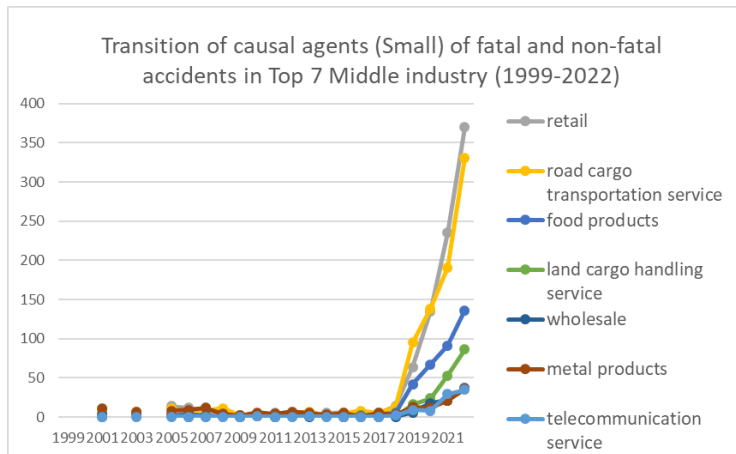

Transition of causal agents (Small) of fatal and non-fatal accidents as code no. 361 human power cranes (1999-2022)

Transition of causal agents (Small) of fatal and non-fatal accidents as code no. 361 human power cranes in Large industry (1999-2022)

Transition of causal agents (Small) of fatal and non-fatal accidents as code no. 361 human power cranes in Middle Industry (1999-2022)

Transition of causal agents (Small) of fatal and non-fatal accidents as code no. 361 human power cranes in Small Industry (1999-2022)