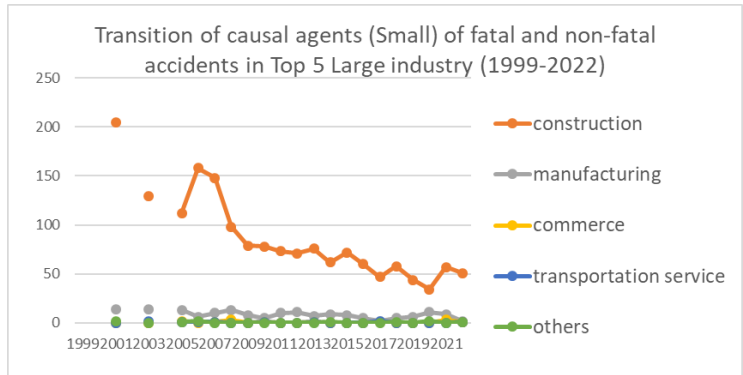

Transition of causal agents (Small) of fatal and non-fatal accidents as code no. 412 timbering (1999-2022)

Transition of causal agents (Small) of fatal and non-fatal accidents as code no. 412 timbering in Large industry (1999-2022)

Transition of causal agents (Small) of fatal and non-fatal accidents as code no. 412 timbering in Middle Industry (1999-2022)

Transition of causal agents (Small) of fatal and non-fatal accidents as code no. 412 timbering in Small Industry (1999-2022)