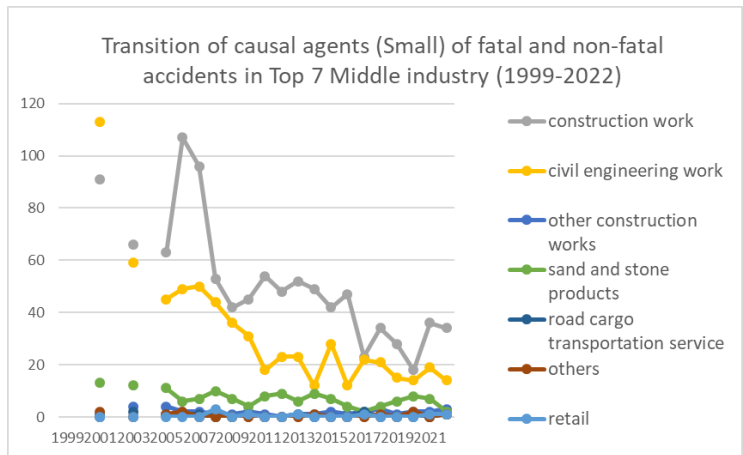

Transition of causal agents (Small) of fatal and non-fatal accidents as code no. 412 timbering (1999-2022)

Transition of causal agents (Small) of fatal and non-fatal accidents as code no. 412 timbering in Large industry (1999-2022)

Transition of causal agents (Small) of fatal and non-fatal accidents as code no. 412 timbering in Middle Industry (1999-2022)

Transition of causal agents (Small) of fatal and non-fatal accidents as code no. 412 timbering in Small Industry (1999-2022)