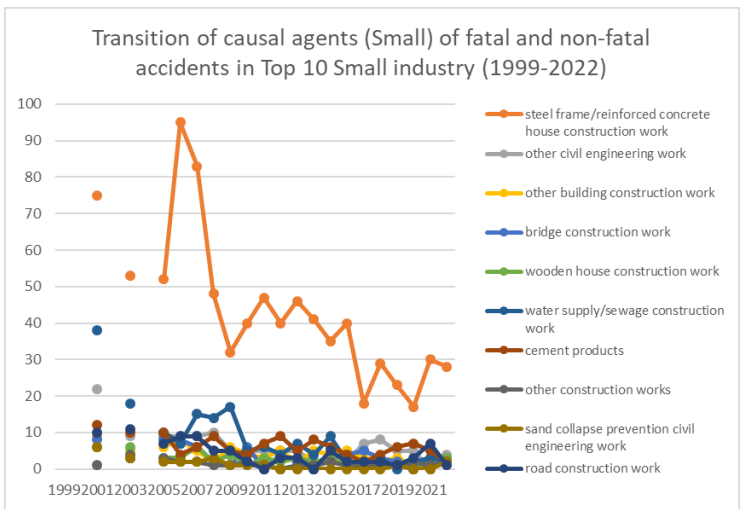

Transition of causal agents (Small) of fatal and non-fatal accidents as code no. 412 timbering (1999-2022)

Transition of causal agents (Small) of fatal and non-fatal accidents as code no. 412 timbering in Large industry (1999-2022)

Transition of causal agents (Small) of fatal and non-fatal accidents as code no. 412 timbering in Middle Industry (1999-2022)

Transition of causal agents (Small) of fatal and non-fatal accidents as code no. 412 timbering in Small Industry (1999-2022)