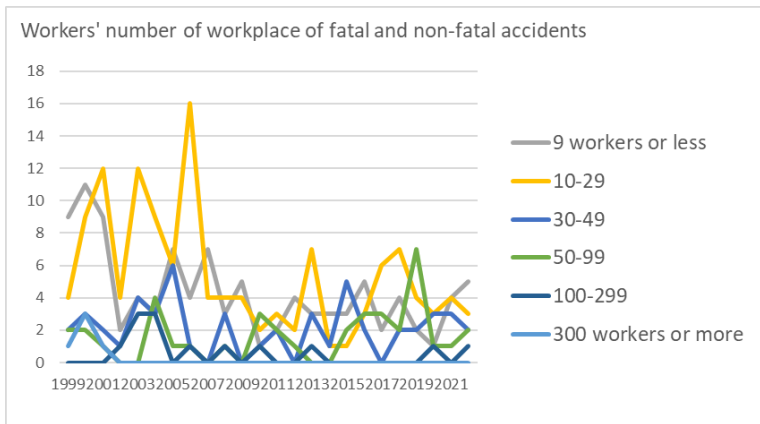

Transition of fatal and non-fatal accidents in 020309 other mining in Japan (1999-2022)

Transition of Top 7 of Type of fatal and non-fatal accidents in 020309 other mining in Japan (1999-2022)

Transition of Top 5 of Causal agents (Large) of fatal and non-fatal accidents in 020309 other mining in Japan (1999-2022)

Transition of Top 7 of Causal agents (Middle) of fatal and non-fatal accidents in 020309 other mining in Japan (1999-2022)

Transition of Top 10 of Causal agents (Small) of fatal and non-fatal accidents in 020309 other mining in Japan (1999-2022)

Transition of workers' age groups of fatal and non-fatal accidents in 020309 other mining in Japan (1999-2022)

Transition of workers' number of workplace of fatal and non-fatal accidents in 020309 other mining in Japan (1999-2022)