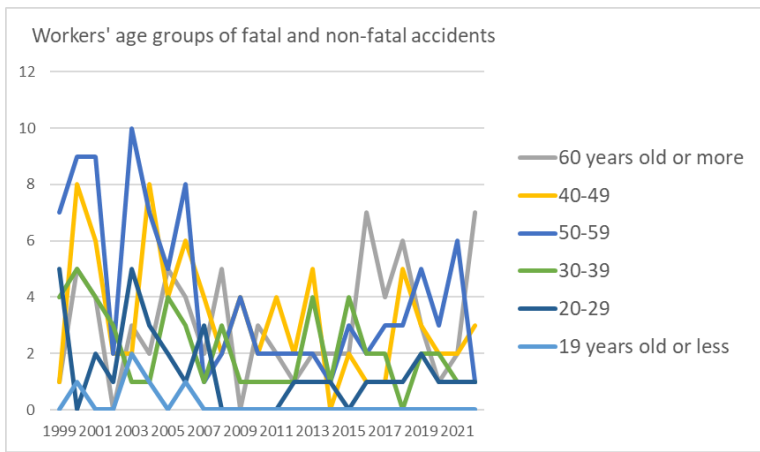

Transition of fatal and non-fatal accidents in 020309 other mining in Japan (1999-2022)

Transition of Top 7 of Type of fatal and non-fatal accidents in 020309 other mining in Japan (1999-2022)

Transition of Top 5 of Causal agents (Large) of fatal and non-fatal accidents in 020309 other mining in Japan (1999-2022)

Transition of Top 7 of Causal agents (Middle) of fatal and non-fatal accidents in 020309 other mining in Japan (1999-2022)

Transition of Top 10 of Causal agents (Small) of fatal and non-fatal accidents in 020309 other mining in Japan (1999-2022)

Transition of workers' age groups of fatal and non-fatal accidents in 020309 other mining in Japan (1999-2022)

Transition of workers' number of workplace of fatal and non-fatal accidents in 020309 other mining in Japan (1999-2022)