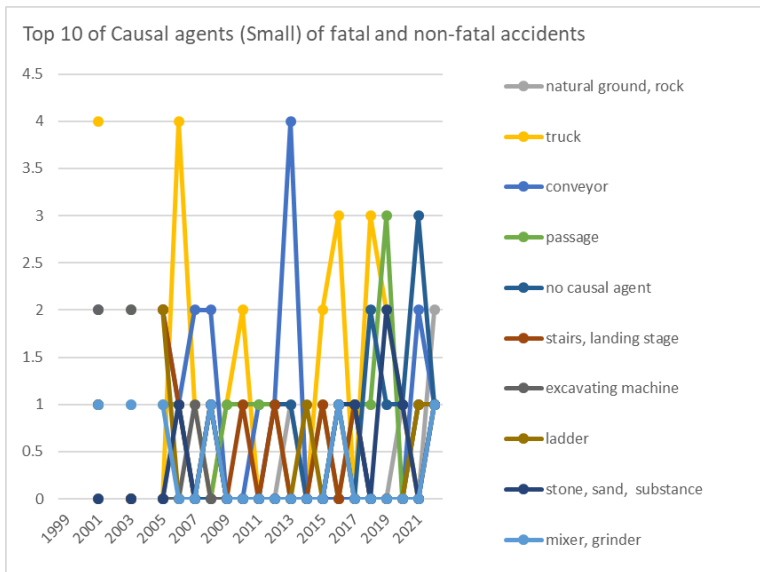

Transition of fatal and non-fatal accidents in 020309 other mining in Japan (1999-2022)

Transition of Top 7 of Type of fatal and non-fatal accidents in 020309 other mining in Japan (1999-2022)

Transition of Top 5 of Causal agents (Large) of fatal and non-fatal accidents in 020309 other mining in Japan (1999-2022)

Transition of Top 7 of Causal agents (Middle) of fatal and non-fatal accidents in 020309 other mining in Japan (1999-2022)

Transition of Top 10 of Causal agents (Small) of fatal and non-fatal accidents in 020309 other mining in Japan (1999-2022)

Transition of workers' age groups of fatal and non-fatal accidents in 020309 other mining in Japan (1999-2022)

Transition of workers' number of workplace of fatal and non-fatal accidents in 020309 other mining in Japan (1999-2022)