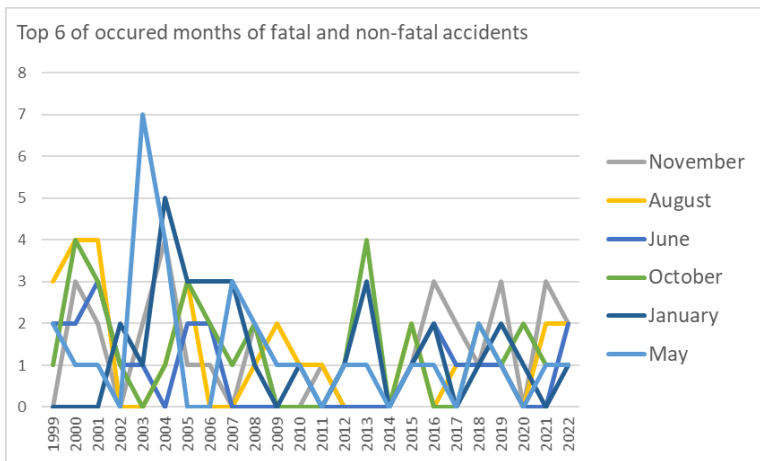

Transition of fatal and non-fatal accidents in 020309 other mining in Japan (1999-2022)

Transition of Top 7 of Type of fatal and non-fatal accidents in 020309 other mining in Japan (1999-2022)

Transition of Top 5 of Causal agents (Large) of fatal and non-fatal accidents in 020309 other mining in Japan (1999-2022)

Transition of Top 7 of Causal agents (Middle) of fatal and non-fatal accidents in 020309 other mining in Japan (1999-2022)

Transition of Top 10 of Causal agents (Small) of fatal and non-fatal accidents in 020309 other mining in Japan (1999-2022)

Transition of workers' age groups of fatal and non-fatal accidents in 020309 other mining in Japan (1999-2022)

Transition of workers' number of workplace of fatal and non-fatal accidents in 020309 other mining in Japan (1999-2022)

Transition of Top 6 of occurred months of fatal and non-fatal accidents in 020309 other mining in Japan (1999-2022)

Transition of Top 10 of prefectures of fatal and non-fatal accidents in 020309 other mining in Japan (1999-2022)