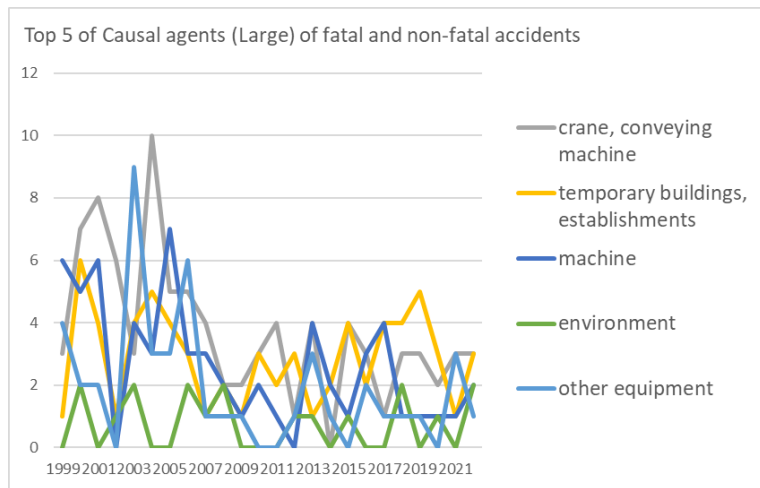

Transition of fatal and non-fatal accidents in 020309 other mining in Japan (1999-2022)

Transition of Top 7 of Type of fatal and non-fatal accidents in 020309 other mining in Japan (1999-2022)

Transition of Top 5 of Causal agents (Large) of fatal and non-fatal accidents in 020309 other mining in Japan (1999-2022)

Transition of Top 7 of Causal agents (Middle) of fatal and non-fatal accidents in 020309 other mining in Japan (1999-2022)

Transition of Top 10 of Causal agents (Small) of fatal and non-fatal accidents in 020309 other mining in Japan (1999-2022)

Transition of workers' age groups of fatal and non-fatal accidents in 020309 other mining in Japan (1999-2022)

Transition of workers' number of workplace of fatal and non-fatal accidents in 020309 other mining in Japan (1999-2022)