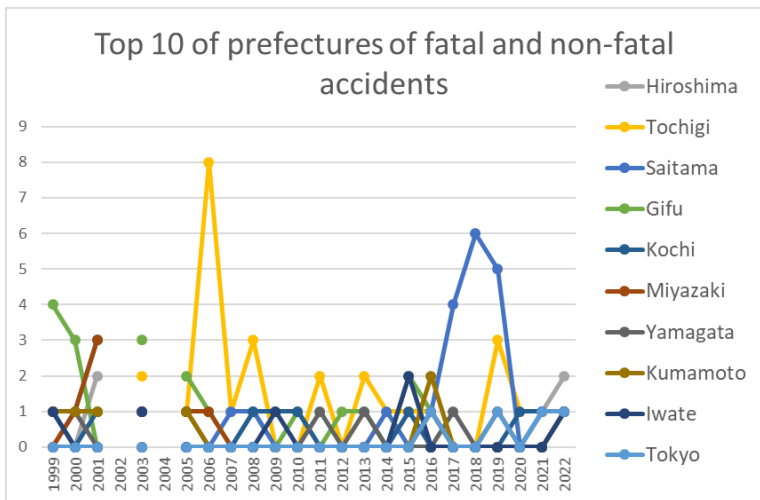

Transition of fatal and non-fatal accidents in 020309 other mining in Japan (1999-2022)

Transition of Top 7 of Type of fatal and non-fatal accidents in 020309 other mining in Japan (1999-2022)

Transition of Top 5 of Causal agents (Large) of fatal and non-fatal accidents in 020309 other mining in Japan (1999-2022)

Transition of Top 7 of Causal agents (Middle) of fatal and non-fatal accidents in 020309 other mining in Japan (1999-2022)

Transition of Top 10 of Causal agents (Small) of fatal and non-fatal accidents in 020309 other mining in Japan (1999-2022)

Transition of workers' age groups of fatal and non-fatal accidents in 020309 other mining in Japan (1999-2022)

Transition of workers' number of workplace of fatal and non-fatal accidents in 020309 other mining in Japan (1999-2022)

Transition of Top 6 of occurred months of fatal and non-fatal accidents in 020309 other mining in Japan (1999-2022)

Transition of Top 10 of prefectures of fatal and non-fatal accidents in 020309 other mining in Japan (1999-2022)