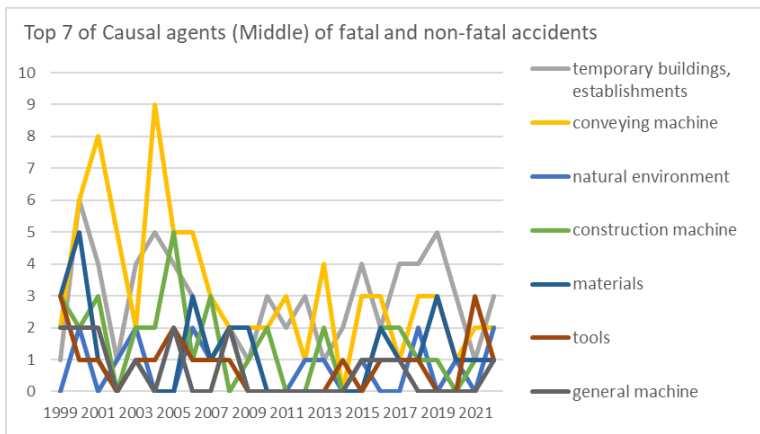

Transition of fatal and non-fatal accidents in 020309 other mining in Japan (1999-2022)

Transition of Top 7 of Type of fatal and non-fatal accidents in 020309 other mining in Japan (1999-2022)

Transition of Top 5 of Causal agents (Large) of fatal and non-fatal accidents in 020309 other mining in Japan (1999-2022)

Transition of Top 7 of Causal agents (Middle) of fatal and non-fatal accidents in 020309 other mining in Japan (1999-2022)

Transition of Top 10 of Causal agents (Small) of fatal and non-fatal accidents in 020309 other mining in Japan (1999-2022)

Transition of workers' age groups of fatal and non-fatal accidents in 020309 other mining in Japan (1999-2022)

Transition of workers' number of workplace of fatal and non-fatal accidents in 020309 other mining in Japan (1999-2022)