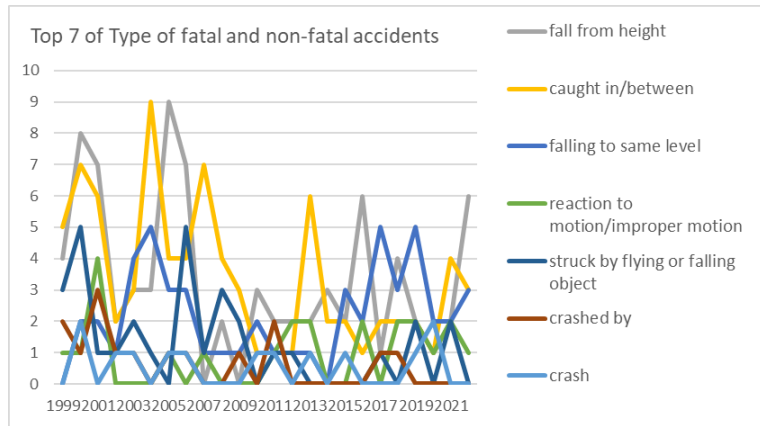

Transition of fatal and non-fatal accidents in 020309 other mining in Japan (1999-2022)

Transition of Top 7 of Type of fatal and non-fatal accidents in 020309 other mining in Japan (1999-2022)

Transition of Top 5 of Causal agents (Large) of fatal and non-fatal accidents in 020309 other mining in Japan (1999-2022)

Transition of Top 7 of Causal agents (Middle) of fatal and non-fatal accidents in 020309 other mining in Japan (1999-2022)

Transition of Top 10 of Causal agents (Small) of fatal and non-fatal accidents in 020309 other mining in Japan (1999-2022)

Transition of workers' age groups of fatal and non-fatal accidents in 020309 other mining in Japan (1999-2022)

Transition of workers' number of workplace of fatal and non-fatal accidents in 020309 other mining in Japan (1999-2022)